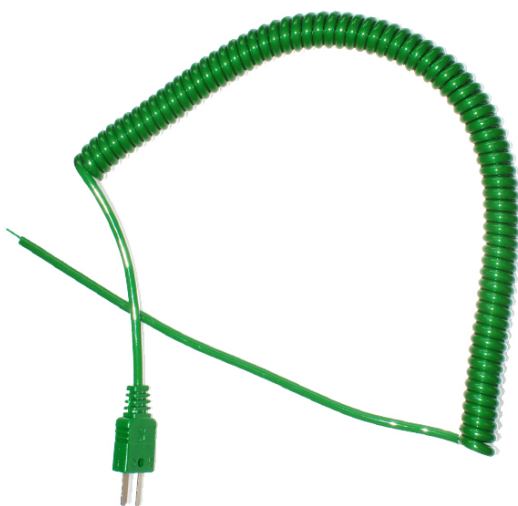

LABFACILITY

TEMPERATURE & PROCESS TECHNOLOGY

Type K Retractable Curly Thermocouple Lead (IEC)

Labfacility are the UK's leading manufacturer of Temperature Sensors, Thermocouple Connectors and associated Temperature Instrumentation and stockings of Thermocouple Cables. The Company has been trading since 1971 and is ISO9001 accredited.

Disponible en type K

Couleur codée a l'IEC

2 metres de longueur lorsqu'il est entierement étendu

Terminé avec une prise miniature ajustée

Polyuréthane externe

Specifications

Product Code	XE-7030-001
Cable Length	2M fully extended
Cable Type	Polyurethane outer
Connector Type	Thermocouple Plug
Connector Size	Miniature
Colour	Green
Standards Met	Colour code (cores & jacket) to IEC-584-3
Thermocouple Type	K
Termination Type	Miniature Thermocouple Plug