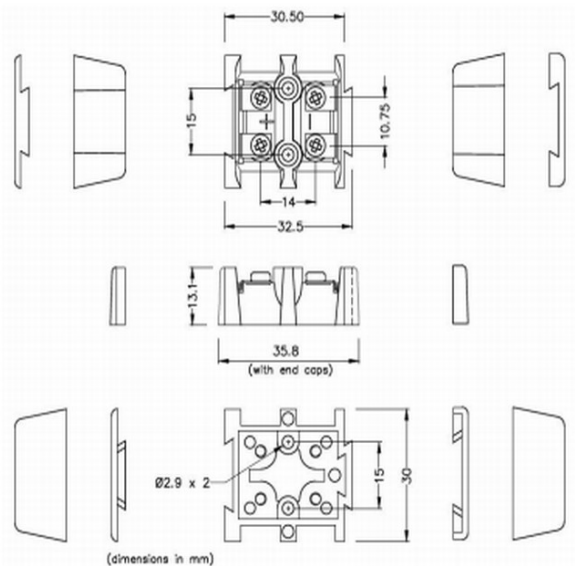

Barrier Terminal Block Thermocouple Connector JS-K-BTS Type K JIS

Labfacility are the UK's leading manufacturer of Temperature Sensors, Thermocouple Connectors and associated Temperature Instrumentation and stockings of Thermocouple Cables. The Company has been trading since 1971 and is ISO9001 accredited.