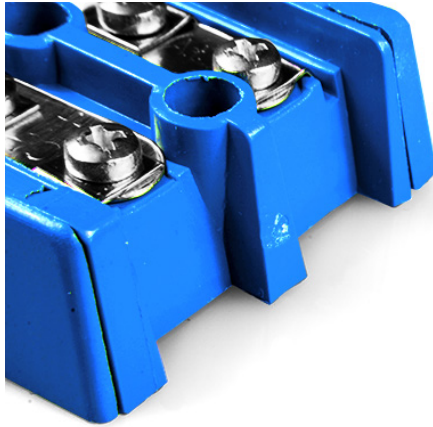

Barrier Terminal Block Thermocouple Connector JS-K-BTS Type K JIS

Labfacility are the UK's leading manufacturer of Temperature Sensors, Thermocouple Connectors and associated Temperature Instrumentation and stockings of Thermocouple Cables. The Company has been trading since 1971 and is ISO9001 accredited.

Barrier Terminal Block Thermocouple Connecteur JS-K-BTS Type K JIS

Fourni en paires simples et imbriquées. Connexions dans le matériel thermocouple

Spécifications**Specifications**

Product Code	XE-1960-001
General Description	Supplied in single, interlocking pairs. Connections in thermocouple material
Thermocouple Type	K JIS
Connector Type	Barrier Terminal Blocks
Colour	Blue
Dimensions	See Schematic Drawing (Product Literature Tab)
Max. Temperature	220°C
+Positive Contact	Nickel Chromium
-Negative Contact	Nickel Alloy
Standards Met	BS EN 50212:1997. RoHS