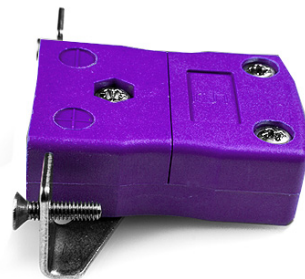

# Standard Panel Mount Thermocouple Connector avec Stainless Steel Bracket JS-E-SSPF Type E JIS

**Standard in-line Socket with stainless steel mounting bracket**  
(dimensions in mm)

Labfacility are the UK's leading manufacturer of Temperature Sensors, Thermocouple Connectors and associated Temperature Instrumentation and stockings of Thermocouple Cables. The Company has been trading since 1971 and is ISO9001 accredited.

**Standard Panel Mount Thermocouple Connector avec Stainless Steel Bracket JS-E-SSPF Type E JIS**

Destiné a etre utilisé dans des procédés plus industriels, mais peut etre utilisé dans toutes les applications souhaitées

**Spécifications****Specifications**

<b>Product Code</b>	XE-9358-001
<b>General Description</b>	Intended for use in more industrial processes but can be used in all applications as desired
<b>Thermocouple Type</b>	E JIS
<b>Connector Type</b>	Socket with SS Bracket
<b>Connector Size</b>	Standard
<b>Colour</b>	Violet
<b>Max. Temperature</b>	220°C
<b>+Positive Contact</b>	Nickel Chromium
<b>-Negative Contact</b>	Copper Nickel
<b>Standards Met</b>	BS EN 50212:1997. RoHS