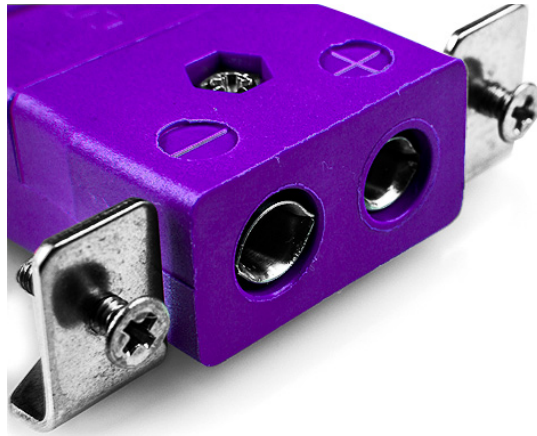

# Standard Panel Mount Thermocouple Connector avec Stainless Steel Bracket JS-E-SSPF Type E JIS

**Standard in-line Socket with stainless steel mounting bracket**  
(dimensions in mm)

Labfacility are the UK's leading manufacturer of Temperature Sensors, Thermocouple Connectors and associated Temperature Instrumentation and stockings of Thermocouple Cables. The Company has been trading since 1971 and is ISO9001 accredited.

**Standard Panel Mount Thermocouple Connector avec Stainless Steel Bracket JS-E-SSPF Type E JIS**

Destiné a etre utilisé dans des procédés plus industriels, mais peut etre utilisé dans toutes les applications souhaitées

**Spécifications****Specifications**

<b>Product Code</b>	XE-9358-001
<b>General Description</b>	Intended for use in more industrial processes but can be used in all applications as desired
<b>Thermocouple Type</b>	E JIS
<b>Connector Type</b>	Socket with SS Bracket
<b>Connector Size</b>	Standard
<b>Colour</b>	Violet
<b>Max. Temperature</b>	220°C
<b>+Positive Contact</b>	Nickel Chromium
<b>-Negative Contact</b>	Copper Nickel
<b>Standards Met</b>	BS EN 50212:1997. RoHS