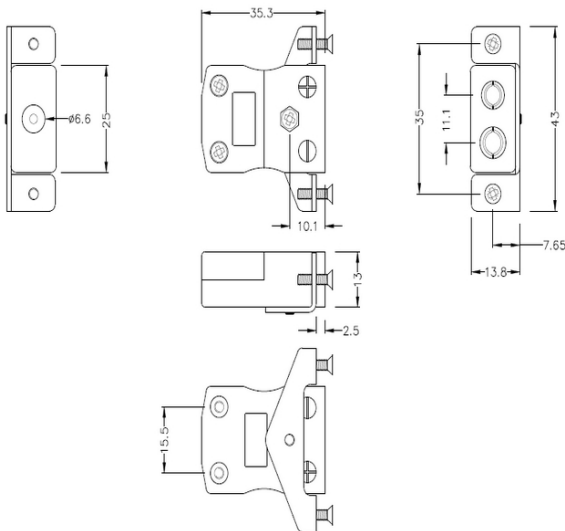

Standard Panel Mount Thermocouple Connector avec Bracket en acier inoxydable JS-B-SSPF Type B JIS

Standard in-line Socket with stainless steel mounting bracket
(dimensions in mm)

Labfacility are the UK's leading manufacturer of Temperature Sensors, Thermocouple Connectors and associated Temperature Instrumentation and stockings of Thermocouple Cables. The Company has been trading since 1971 and is ISO9001 accredited.

Standard Panel Mount Thermocouple Connector avec Bracket en acier inoxydable JS-B-SSPF Type B JIS

Destiné a etre utilisé dans des procédés plus industriels, mais peut etre utilisé dans toutes les applications souhaitées

Spécifications**Specifications**

Product Code	XE-9338-001
General Description	Intended for use in more industrial processes but can be used in all applications as desired
Thermocouple Type	B JIS
Connector Type	Socket with SS Bracket
Connector Size	Standard
Colour	Grey
Max. Temperature	220°C
+Positive Contact	Copper
-Negative Contact	Copper
Standards Met	BS EN 50212:1997. RoHS