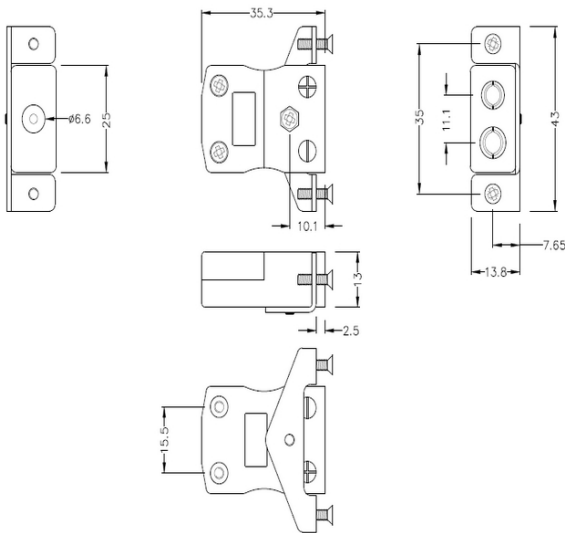

# Standard Panel Mount Thermocouple Connector avec Stainless Steel Bracket JS-J-SSPF Type J JIS

**Standard in-line Socket with stainless steel mounting bracket**  
(dimensions in mm)

Labfacility are the UK's leading manufacturer of Temperature Sensors, Thermocouple Connectors and associated Temperature Instrumentation and stockings of Thermocouple Cables. The Company has been trading since 1971 and is ISO9001 accredited.

**Standard Panel Mount Thermocouple Connector avec Stainless Steel Bracket JS-J-SSPF Type J JIS**

Destiné a etre utilisé dans des procédés plus industriels, mais peut etre utilisé dans toutes les applications souhaitées

**Spécifications****Specifications**

<b>Product Code</b>	XE-9298-001
<b>General Description</b>	Intended for use in more industrial processes but can be used in all applications as desired
<b>Thermocouple Type</b>	J JIS
<b>Connector Type</b>	Socket with SS Bracket
<b>Connector Size</b>	Standard
<b>Colour</b>	Yellow
<b>Max. Temperature</b>	220°C
<b>+Positive Contact</b>	Iron
<b>-Negative Contact</b>	Copper Nickel
<b>Standards Met</b>	BS EN 50212:1997. RoHS