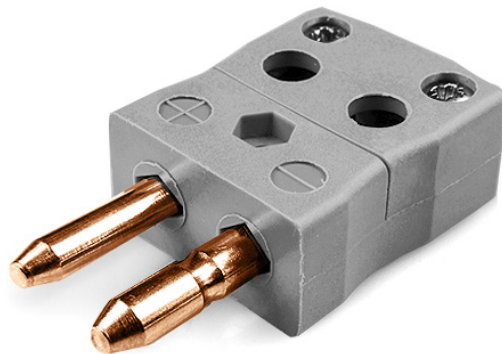

Standard Quick Wire Thermocouple Connector Plug JS-B-MQ Type B JIS

Standard in-line Plug - Quick Wire
(dimensions in mm)

Labfacility are the UK's leading manufacturer of Temperature Sensors, Thermocouple Connectors and associated Temperature Instrumentation and stockings of Thermocouple Cables. The Company has been trading since 1971 and is ISO9001 accredited.

Standard Quick Wire Thermocouple Connector Plug JS-B-MQ Type B JIS

Connexion facile 'jab-in' pour la terminaison rapide, il suffit de pousser le fil et serrer la vis. Les contacts sont polarisés pour éviter une connexion incorrecte

Spécifications**Specifications**

| | |
|----------------------------|---|
| Product Code | XE-9342-001 |
| General Description | Easy 'jab-in' connection for rapid termination, contacts are polarised to prevent incorrect connection. |
| Thermocouple Type | B JIS |
| Connector Type | Quick Wire Plug |
| Connector Size | Standard |
| Colour | Grey |
| Max. Temperature | 220°C |
| Pins | Solid Round Pins |
| +Positive Contact | Copper |
| -Negative Contact | Copper |
| Standards Met | BS EN 50212:1997. RoHS |