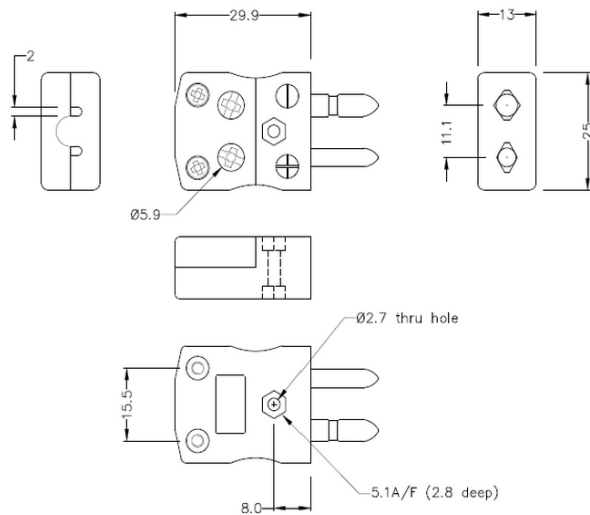

Standard Quick Wire Thermocouple Connector Plug JS-B-MQ Type B JIS

Standard in-line Plug - Quick Wire
(dimensions in mm)

Labfacility are the UK's leading manufacturer of Temperature Sensors, Thermocouple Connectors and associated Temperature Instrumentation and stockings of Thermocouple Cables. The Company has been trading since 1971 and is ISO9001 accredited.

Standard Quick Wire Thermocouple Connector Plug JS-B-MQ Type B JIS

Connexion facile 'jab-in' pour la terminaison rapide, il suffit de pousser le fil et serrer la vis. Les contacts sont polarisés pour éviter une connexion incorrecte

Spécifications**Specifications**

| | |
|----------------------------|---|
| Product Code | XE-9342-001 |
| General Description | Easy 'jab-in' connection for rapid termination, contacts are polarised to prevent incorrect connection. |
| Thermocouple Type | B JIS |
| Connector Type | Quick Wire Plug |
| Connector Size | Standard |
| Colour | Grey |
| Max. Temperature | 220°C |
| Pins | Solid Round Pins |
| +Positive Contact | Copper |
| -Negative Contact | Copper |
| Standards Met | BS EN 50212:1997. RoHS |