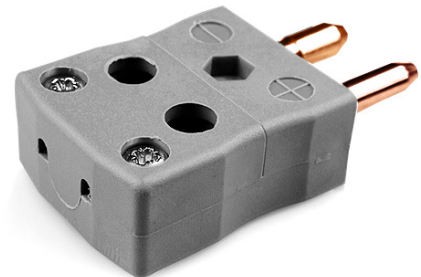

Standard Quick Wire Thermocouple Connector Plug JS-B-MQ Type B JIS

Standard in-line Plug - Quick Wire
(dimensions in mm)

Labfacility are the UK's leading manufacturer of Temperature Sensors, Thermocouple Connectors and associated Temperature Instrumentation and stockings of Thermocouple Cables. The Company has been trading since 1971 and is ISO9001 accredited.

Standard Quick Wire Thermocouple Connector Plug JS-B-MQ Type B JIS

Connexion facile 'jab-in' pour la terminaison rapide, il suffit de pousser le fil et serrer la vis. Les contacts sont polarisés pour éviter une connexion incorrecte

Spécifications**Specifications**

| | |
|----------------------------|---|
| Product Code | XE-9342-001 |
| General Description | Easy 'jab-in' connection for rapid termination, contacts are polarised to prevent incorrect connection. |
| Thermocouple Type | B JIS |
| Connector Type | Quick Wire Plug |
| Connector Size | Standard |
| Colour | Grey |
| Max. Temperature | 220°C |
| Pins | Solid Round Pins |
| +Positive Contact | Copper |
| -Negative Contact | Copper |
| Standards Met | BS EN 50212:1997. RoHS |