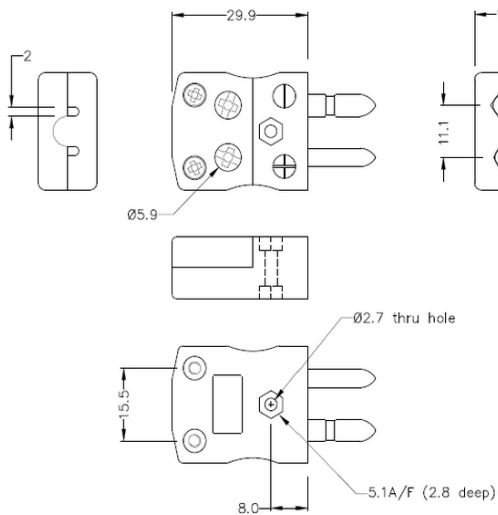

# Standard Quick Wire Thermocouple Connector Plug JS-T-MQ Type T JIS

**Standard in-line Plug - Quick Wire**  
(dimensions in mm)

Labfacility are the UK's leading manufacturer of Temperature Sensors, Thermocouple Connectors and associated Temperature Instrumentation and stockings of Thermocouple Cables. The Company has been trading since 1971 and is ISO9001 accredited.

**Standard Quick Wire Thermocouple Connector Plug JS-T-MQ Type T JIS**

Connexion facile 'jab-in' pour la terminaison rapide, il suffit de pousser le fil et serrer la vis. Les contacts sont polarisés pour éviter une connexion incorrecte

**Spécifications****Specifications**

<b>Product Code</b>	XE-9382-001
<b>General Description</b>	Easy 'jab-in' connection for rapid termination, contacts are polarised to prevent incorrect connection.
<b>Thermocouple Type</b>	T JIS
<b>Connector Type</b>	Quick Wire Plug
<b>Connector Size</b>	Standard
<b>Colour</b>	Brown
<b>Max. Temperature</b>	220°C
<b>Pins</b>	Solid Round Pins
<b>+Positive Contact</b>	Copper
<b>-Negative Contact</b>	Copper Nickel
<b>Standards Met</b>	BS EN 50212:1997. RoHS