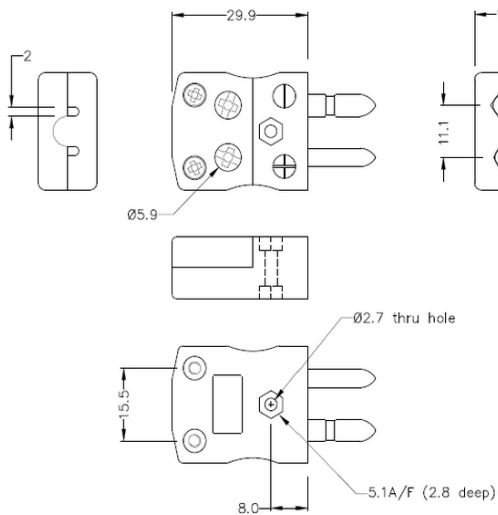

Standard Quick Wire Thermocouple Connector Plug JS-T-MQ Type T JIS

Standard in-line Plug - Quick Wire
(dimensions in mm)

Labfacility are the UK's leading manufacturer of Temperature Sensors, Thermocouple Connectors and associated Temperature Instrumentation and stockings of Thermocouple Cables. The Company has been trading since 1971 and is ISO9001 accredited.

Standard Quick Wire Thermocouple Connector Plug JS-T-MQ Type T JIS

Connexion facile 'jab-in' pour la terminaison rapide, il suffit de pousser le fil et serrer la vis. Les contacts sont polarisés pour éviter une connexion incorrecte

Spécifications**Specifications**

Product Code	XE-9382-001
General Description	Easy 'jab-in' connection for rapid termination, contacts are polarised to prevent incorrect connection.
Thermocouple Type	T JIS
Connector Type	Quick Wire Plug
Connector Size	Standard
Colour	Brown
Max. Temperature	220°C
Pins	Solid Round Pins
+Positive Contact	Copper
-Negative Contact	Copper Nickel
Standards Met	BS EN 50212:1997. RoHS