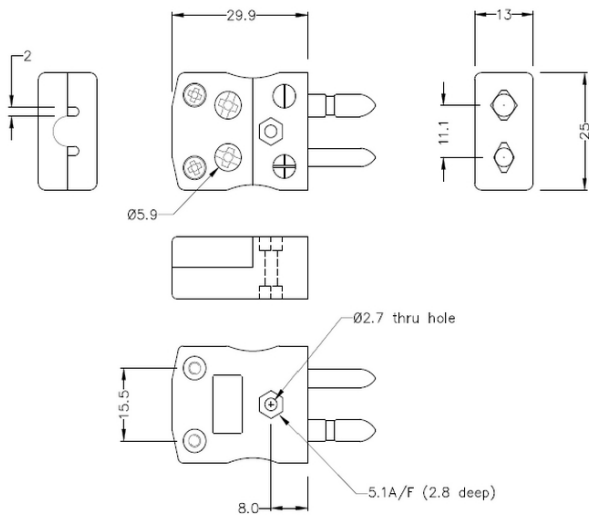

Standard Quick Wire Thermocouple Connector Plug JS-T-MQ Type T JIS

Standard in-line Plug - Quick Wire
(dimensions in mm)

Labfacility are the UK's leading manufacturer of Temperature Sensors, Thermocouple Connectors and associated Temperature Instrumentation and stockings of Thermocouple Cables. The Company has been trading since 1971 and is ISO9001 accredited.

Standard Quick Wire Thermocouple Connector Plug JS-T-MQ Type T JIS

Connexion facile 'jab-in' pour la terminaison rapide, il suffit de pousser le fil et serrer la vis. Les contacts sont polarisés pour éviter une connexion incorrecte

Spécifications**Specifications**

Product Code	XE-9382-001
General Description	Easy 'jab-in' connection for rapid termination, contacts are polarised to prevent incorrect connection.
Thermocouple Type	T JIS
Connector Type	Quick Wire Plug
Connector Size	Standard
Colour	Brown
Max. Temperature	220°C
Pins	Solid Round Pins
+Positive Contact	Copper
-Negative Contact	Copper Nickel
Standards Met	BS EN 50212:1997. RoHS