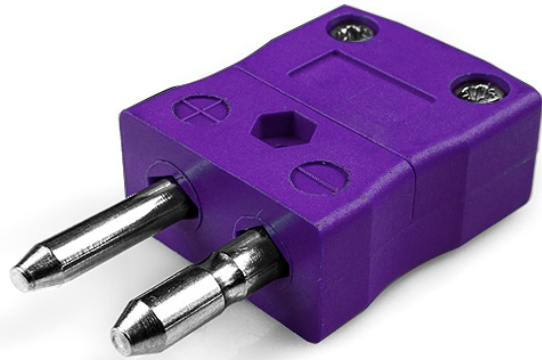

Standard Thermocouple Connector Plug JS-E-M Type E JIS

Standard in-line Plug
(dimensions in mm)

Labfacility are the UK's leading manufacturer of Temperature Sensors, Thermocouple Connectors and associated Temperature Instrumentation and stockings of Thermocouple Cables. The Company has been trading since 1971 and is ISO9001 accredited.

Standard Thermocouple Connector Plug JS-E-M Type E JIS

Les contacts sont faits a partir de véritables alliages Thermocouple. Convient aux applications industrielles

Spécifications**Specifications**

Product Code	XE-9350-001
General Description	Contacts are polarised to prevent incorrect connection
Thermocouple Type	E JIS
Connector Type	Plug
Connector Size	Standard
Colour	Violet
Max. Temperature	220°C
Pins	Solid Round Pins
+Positive Contact	Nickel Chromium
-Negative Contact	Copper Nickel
Standards Met	BS EN 50212:1997. RoHS