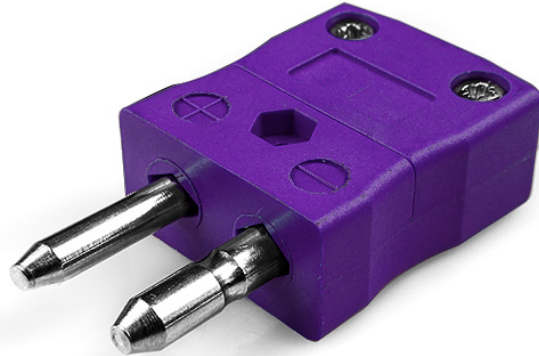

Standard Thermocouple Connector Plug JS-E-M Type E JIS

Standard in-line Plug
(dimensions in mm)

Labfacility are the UK's leading manufacturer of Temperature Sensors, Thermocouple Connectors and associated Temperature Instrumentation and stockings of Thermocouple Cables. The Company has been trading since 1971 and is ISO9001 accredited.

Standard Thermocouple Connector Plug JS-E-M Type E JIS

Les contacts sont faits a partir de véritables alliages Thermocouple. Convient aux applications industrielles

Spécifications**Specifications**

Product Code	XE-9350-001
General Description	Contacts are polarised to prevent incorrect connection
Thermocouple Type	E JIS
Connector Type	Plug
Connector Size	Standard
Colour	Violet
Max. Temperature	220°C
Pins	Solid Round Pins
+Positive Contact	Nickel Chromium
-Negative Contact	Copper Nickel
Standards Met	BS EN 50212:1997. RoHS