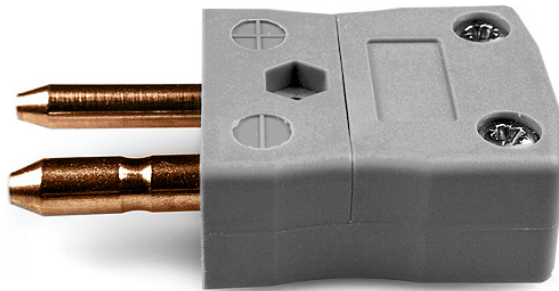

Plug de connecteur thermocouple standard JS-B-M Type B JIS

Standard in-line Plug
(dimensions in mm)

Labfacility are the UK's leading manufacturer of Temperature Sensors, Thermocouple Connectors and associated Temperature Instrumentation and stockings of Thermocouple Cables. The Company has been trading since 1971 and is ISO9001 accredited.

Plug de connecteur thermocouple standard JS-B-M Type B JIS

Les contacts sont faits a partir de véritables alliages Thermocouple. Convient aux applications industrielles

Spécifications**Specifications**

Product Code	XE-9330-001
General Description	Contacts are polarised to prevent incorrect connection
Thermocouple Type	B JIS
Connector Type	Plug
Connector Size	Standard
Colour	Grey
Max. Temperature	220°C
Pins	Solid Round Pins
+Positive Contact	Copper
-Negative Contact	Copper
Standards Met	BS EN 50212:1997. RoHS