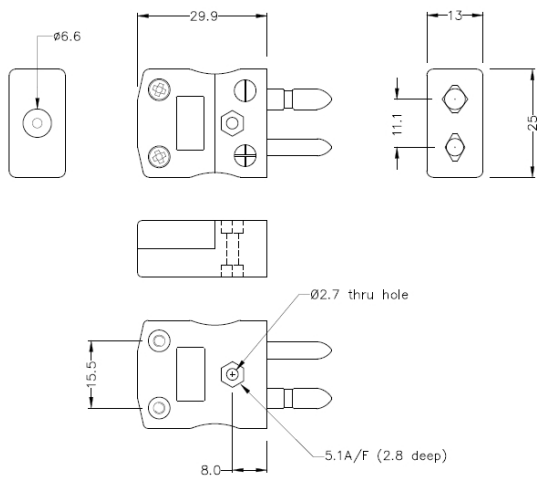

Plug de connecteur thermocouple standard JS-B-M Type B JIS

Standard in-line Plug
(dimensions in mm)

Labfacility are the UK's leading manufacturer of Temperature Sensors, Thermocouple Connectors and associated Temperature Instrumentation and stockings of Thermocouple Cables. The Company has been trading since 1971 and is ISO9001 accredited.

Plug de connecteur thermocouple standard JS-B-M Type B JIS

Les contacts sont faits a partir de véritables alliages Thermocouple. Convient aux applications industrielles

Spécifications**Specifications**

Product Code	XE-9330-001
General Description	Contacts are polarised to prevent incorrect connection
Thermocouple Type	B JIS
Connector Type	Plug
Connector Size	Standard
Colour	Grey
Max. Temperature	220°C
Pins	Solid Round Pins
+Positive Contact	Copper
-Negative Contact	Copper
Standards Met	BS EN 50212:1997. RoHS