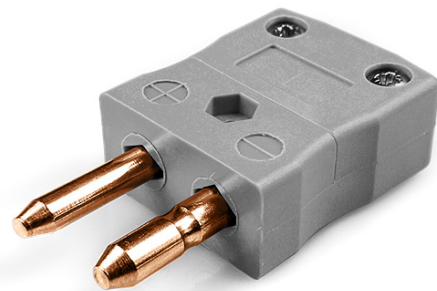

Plug de connecteur thermocouple standard JS-B-M Type B JIS

Standard in-line Plug
(dimensions in mm)

Labfacility are the UK's leading manufacturer of Temperature Sensors, Thermocouple Connectors and associated Temperature Instrumentation and stockings of Thermocouple Cables. The Company has been trading since 1971 and is ISO9001 accredited.

Plug de connecteur thermocouple standard JS-B-M Type B JIS

Les contacts sont faits a partir de véritables alliages Thermocouple. Convient aux applications industrielles

Spécifications**Specifications**

Product Code	XE-9330-001
General Description	Contacts are polarised to prevent incorrect connection
Thermocouple Type	B JIS
Connector Type	Plug
Connector Size	Standard
Colour	Grey
Max. Temperature	220°C
Pins	Solid Round Pins
+Positive Contact	Copper
-Negative Contact	Copper
Standards Met	BS EN 50212:1997. RoHS