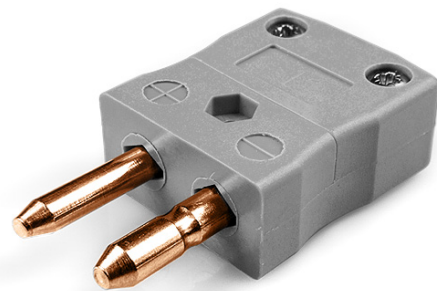

## Plug de connecteur thermocouple standard JS-B-M Type B JIS

**Standard in-line Plug**  
(dimensions in mm)

Labfacility are the UK's leading manufacturer of Temperature Sensors, Thermocouple Connectors and associated Temperature Instrumentation and stockings of Thermocouple Cables. The Company has been trading since 1971 and is ISO9001 accredited.

**Plug de connecteur thermocouple standard JS-B-M Type B JIS**

Les contacts sont faits a partir de véritables alliages Thermocouple. Convient aux applications industrielles

**Spécifications****Specifications**

<b>Product Code</b>	XE-9330-001
<b>General Description</b>	Contacts are polarised to prevent incorrect connection
<b>Thermocouple Type</b>	B JIS
<b>Connector Type</b>	Plug
<b>Connector Size</b>	Standard
<b>Colour</b>	Grey
<b>Max. Temperature</b>	220°C
<b>Pins</b>	Solid Round Pins
<b>+Positive Contact</b>	Copper
<b>-Negative Contact</b>	Copper
<b>Standards Met</b>	BS EN 50212:1997. RoHS