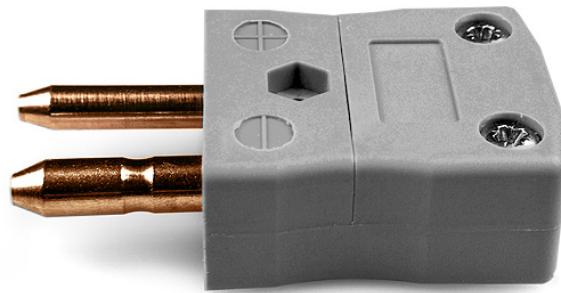

## Plug de connecteur thermocouple standard JS-B-M Type B JIS

**Standard in-line Plug**  
(dimensions in mm)

Labfacility are the UK's leading manufacturer of Temperature Sensors, Thermocouple Connectors and associated Temperature Instrumentation and stockings of Thermocouple Cables. The Company has been trading since 1971 and is ISO9001 accredited.

**Plug de connecteur thermocouple standard JS-B-M Type B JIS**

Les contacts sont faits a partir de véritables alliages Thermocouple. Convient aux applications industrielles

**Spécifications****Specifications**

<b>Product Code</b>	XE-9330-001
<b>General Description</b>	Contacts are polarised to prevent incorrect connection
<b>Thermocouple Type</b>	B JIS
<b>Connector Type</b>	Plug
<b>Connector Size</b>	Standard
<b>Colour</b>	Grey
<b>Max. Temperature</b>	220°C
<b>Pins</b>	Solid Round Pins
<b>+Positive Contact</b>	Copper
<b>-Negative Contact</b>	Copper
<b>Standards Met</b>	BS EN 50212:1997. RoHS