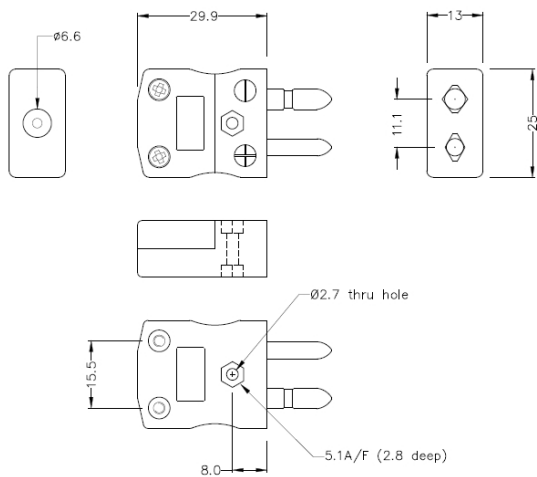

## Plug de connecteur thermocouple standard JS-B-M Type B JIS

**Standard in-line Plug**  
(dimensions in mm)

Labfacility are the UK's leading manufacturer of Temperature Sensors, Thermocouple Connectors and associated Temperature Instrumentation and stockings of Thermocouple Cables. The Company has been trading since 1971 and is ISO9001 accredited.

<b>Product Code</b>	XE-9330-001
<b>General Description</b>	Contacts are polarised to prevent incorrect connection
<b>Thermocouple Type</b>	B JIS
<b>Connector Type</b>	Plug
<b>Connector Size</b>	Standard
<b>Colour</b>	Grey
<b>Max. Temperature</b>	220°C
<b>Pins</b>	Solid Round Pins
<b>+Positive Contact</b>	Copper
<b>-Negative Contact</b>	Copper
<b>Standards Met</b>	BS EN 50212:1997. RoHS