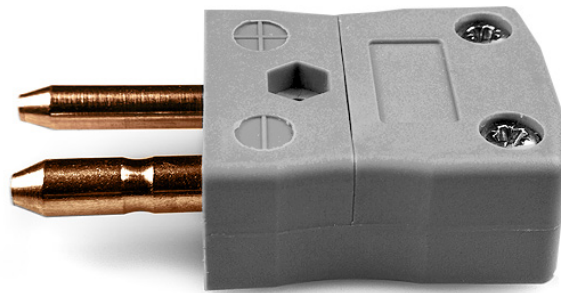

Plug de connecteur thermocouple standard JS-B-M Type B JIS

Standard in-line Plug
(dimensions in mm)

Labfacility are the UK's leading manufacturer of Temperature Sensors, Thermocouple Connectors and associated Temperature Instrumentation and stockings of Thermocouple Cables. The Company has been trading since 1971 and is ISO9001 accredited.

Plug de connecteur thermocouple standard JS-B-M Type B JIS

Les contacts sont faits a partir de véritables alliages Thermocouple. Convient aux applications industrielles

Spécifications**Specifications**

Product Code	XE-9330-001
General Description	Contacts are polarised to prevent incorrect connection
Thermocouple Type	B JIS
Connector Type	Plug
Connector Size	Standard
Colour	Grey
Max. Temperature	220°C
Pins	Solid Round Pins
+Positive Contact	Copper
-Negative Contact	Copper
Standards Met	BS EN 50212:1997. RoHS