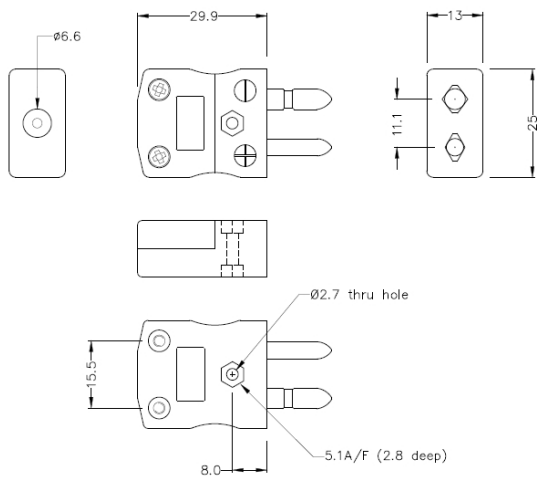

Standard Thermocouple Connector Plug JS-R/S-M Type R/S JIS

Standard in-line Plug
(dimensions in mm)

Labfacility are the UK's leading manufacturer of Temperature Sensors, Thermocouple Connectors and associated Temperature Instrumentation and stockings of Thermocouple Cables. The Company has been trading since 1971 and is ISO9001 accredited.

Standard Thermocouple Connector Plug JS-R/S-M Type R/S JIS

Les contacts sont faits a partir de véritables alliages Thermocouple. Convient aux applications industrielles

Spécifications**Specifications**

| | |
|----------------------------|--|
| Product Code | XE-9310-001 |
| General Description | Contacts are polarised to prevent incorrect connection |
| Thermocouple Type | R/S JIS |
| Connector Type | Plug |
| Connector Size | Standard |
| Colour | Black |
| Max. Temperature | 220°C |
| Pins | Solid Round Pins |
| +Positive Contact | Copper |
| -Negative Contact | Copper Alloy |
| Standards Met | BS EN 50212:1997. RoHS |