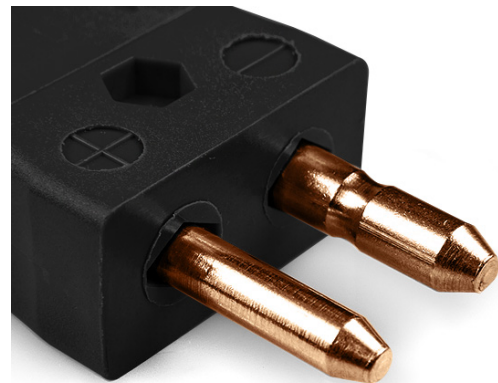

Standard Thermocouple Connector Plug JS-R/S-M Type R/S JIS

Standard in-line Plug
(dimensions in mm)

Labfacility are the UK's leading manufacturer of Temperature Sensors, Thermocouple Connectors and associated Temperature Instrumentation and stockings of Thermocouple Cables. The Company has been trading since 1971 and is ISO9001 accredited.

Standard Thermocouple Connector Plug JS-R/S-M Type R/S JIS

Les contacts sont faits a partir de véritables alliages Thermocouple. Convient aux applications industrielles

Spécifications**Specifications**

| | |
|----------------------------|--|
| Product Code | XE-9310-001 |
| General Description | Contacts are polarised to prevent incorrect connection |
| Thermocouple Type | R/S JIS |
| Connector Type | Plug |
| Connector Size | Standard |
| Colour | Black |
| Max. Temperature | 220°C |
| Pins | Solid Round Pins |
| +Positive Contact | Copper |
| -Negative Contact | Copper Alloy |
| Standards Met | BS EN 50212:1997. RoHS |