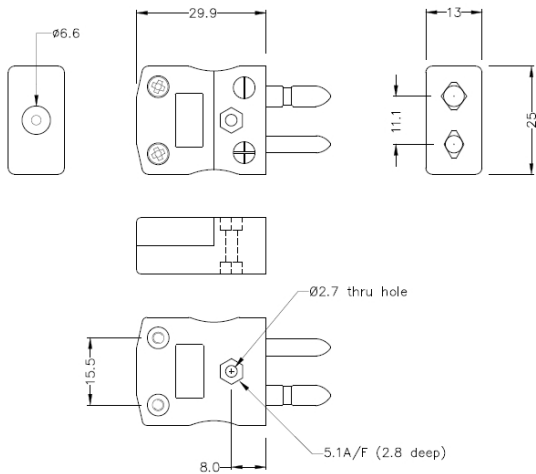

Plug de connecteur thermocouple standard JS-T-M Type T JIS

Standard in-line Plug
(dimensions in mm)

Labfacility are the UK's leading manufacturer of Temperature Sensors, Thermocouple Connectors and associated Temperature Instrumentation and stockings of Thermocouple Cables. The Company has been trading since 1971 and is ISO9001 accredited.

Plug de connecteur thermocouple standard JS-T-M Type T JIS

Les contacts sont faits a partir de véritables alliages Thermocouple. Convient aux applications industrielles

Spécifications**Specifications**

Product Code	XE-9370-001
General Description	Contacts are polarised to prevent incorrect connection
Thermocouple Type	T JIS
Connector Type	Plug
Connector Size	Standard
Colour	Brown
Max. Temperature	220°C
Pins	Solid Round Pins
+Positive Contact	Copper
-Negative Contact	Copper Nickel
Standards Met	BS EN 50212:1997. RoHS