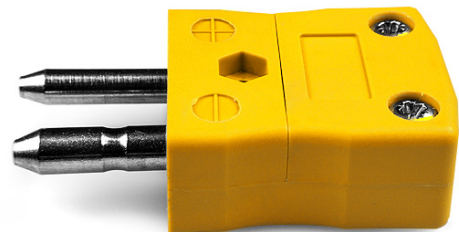

Standard Thermocouple Connector Plug JS-J-M Type J JIS

Standard in-line Plug
(dimensions in mm)

Labfacility are the UK's leading manufacturer of Temperature Sensors, Thermocouple Connectors and associated Temperature Instrumentation and stockings of Thermocouple Cables. The Company has been trading since 1971 and is ISO9001 accredited.

Standard Thermocouple Connector Plug JS-J-M Type J JIS

Les contacts sont faits a partir de véritables alliages Thermocouple. Convient aux applications industrielles

Spécifications**Specifications**

Product Code	XE-9290-001
General Description	Contacts are polarised to prevent incorrect connection
Thermocouple Type	J JIS
Connector Type	Plug
Connector Size	Standard
Colour	Yellow
Max. Temperature	220°C
Pins	Solid Round Pins
+Positive Contact	Iron
-Negative Contact	Copper Nickel
Standards Met	BS EN 50212:1997. RoHS