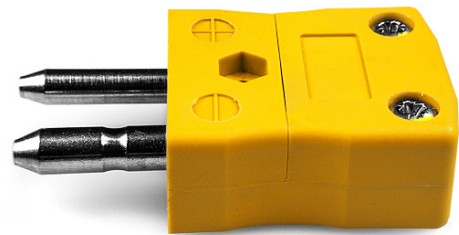

Standard Thermocouple Connector Plug JS-J-M Type J JIS

Standard in-line Plug
(dimensions in mm)

Labfacility are the UK's leading manufacturer of Temperature Sensors, Thermocouple Connectors and associated Temperature Instrumentation and stockings of Thermocouple Cables. The Company has been trading since 1971 and is ISO9001 accredited.

Standard Thermocouple Connector Plug JS-J-M Type J JIS

Les contacts sont faits a partir de véritables alliages Thermocouple. Convient aux applications industrielles

Spécifications**Specifications**

Product Code	XE-9290-001
General Description	Contacts are polarised to prevent incorrect connection
Thermocouple Type	J JIS
Connector Type	Plug
Connector Size	Standard
Colour	Yellow
Max. Temperature	220°C
Pins	Solid Round Pins
+Positive Contact	Iron
-Negative Contact	Copper Nickel
Standards Met	BS EN 50212:1997. RoHS