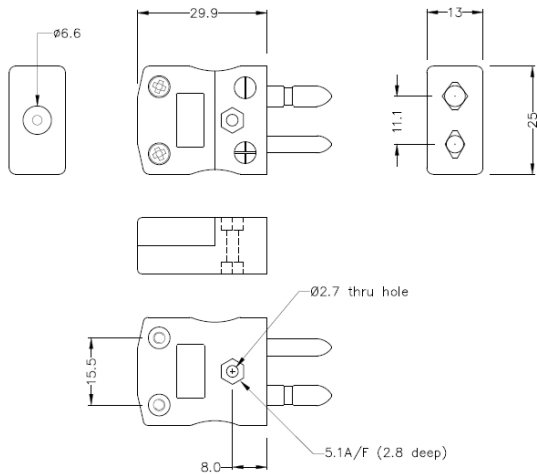

Standard Thermocouple Connector Plug JS-J-M Type J JIS

Standard in-line Plug
(dimensions in mm)

Labfacility are the UK's leading manufacturer of Temperature Sensors, Thermocouple Connectors and associated Temperature Instrumentation and stockings of Thermocouple Cables. The Company has been trading since 1971 and is ISO9001 accredited.

Standard Thermocouple Connector Plug JS-J-M Type J JIS

Les contacts sont faits a partir de véritables alliages Thermocouple. Convient aux applications industrielles

Spécifications**Specifications**

Product Code	XE-9290-001
General Description	Contacts are polarised to prevent incorrect connection
Thermocouple Type	J JIS
Connector Type	Plug
Connector Size	Standard
Colour	Yellow
Max. Temperature	220°C
Pins	Solid Round Pins
+Positive Contact	Iron
-Negative Contact	Copper Nickel
Standards Met	BS EN 50212:1997. RoHS