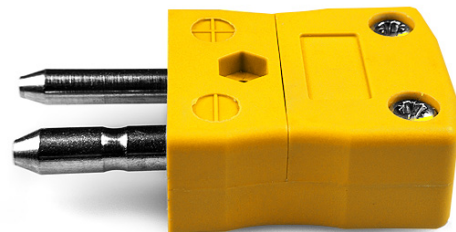

# Standard Thermocouple Connector Plug JS-J-M Type J JIS

**Standard in-line Plug**  
(dimensions in mm)

Labfacility are the UK's leading manufacturer of Temperature Sensors, Thermocouple Connectors and associated Temperature Instrumentation and stockings of Thermocouple Cables. The Company has been trading since 1971 and is ISO9001 accredited.

**Standard Thermocouple Connector Plug JS-J-M Type J JIS**

Les contacts sont faits a partir de véritables alliages Thermocouple. Convient aux applications industrielles

**Spécifications****Specifications**

<b>Product Code</b>	XE-9290-001
<b>General Description</b>	Contacts are polarised to prevent incorrect connection
<b>Thermocouple Type</b>	J JIS
<b>Connector Type</b>	Plug
<b>Connector Size</b>	Standard
<b>Colour</b>	Yellow
<b>Max. Temperature</b>	220°C
<b>Pins</b>	Solid Round Pins
<b>+Positive Contact</b>	Iron
<b>-Negative Contact</b>	Copper Nickel
<b>Standards Met</b>	BS EN 50212:1997. RoHS