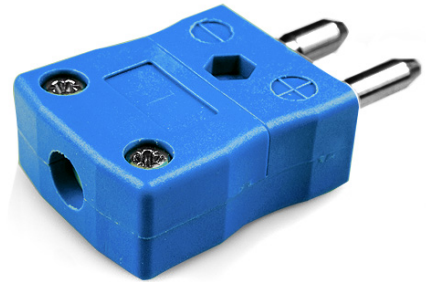

Plug standard thermocouple connecteur JS-K-M Type K JIS

Standard in-line Plug
(dimensions in mm)

Labfacility are the UK's leading manufacturer of Temperature Sensors, Thermocouple Connectors and associated Temperature Instrumentation and stockings of Thermocouple Cables. The Company has been trading since 1971 and is ISO9001 accredited.

Plug standard thermocouple connecteur JS-K-M Type K JIS

Les contacts sont faits a partir de véritables alliages Thermocouple. Convient aux applications industrielles

Spécifications**Specifications**

Product Code	XE-9270-001
General Description	Contacts are polarised to prevent incorrect connection
Thermocouple Type	K JIS
Connector Type	Plug
Connector Size	Standard
Colour	Blue
Max. Temperature	220°C
Pins	Solid Round Pins
+Positive Contact	Nickel Chromium
-Negative Contact	Nickel Alloy
Standards Met	BS EN 50212:1997. RoHS