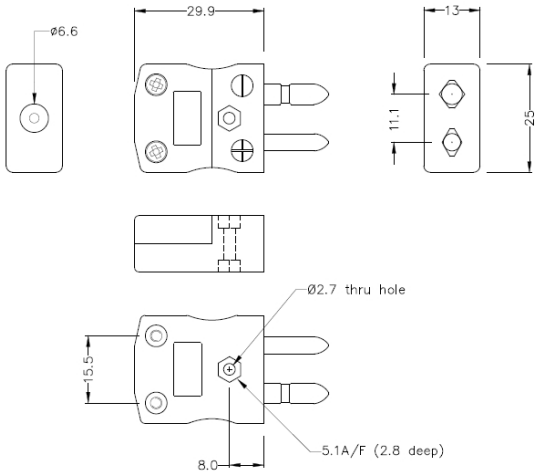

# Plug standard thermocouple connecteur JS-K-M Type K JIS

**Standard in-line Plug**  
(dimensions in mm)

Labfacility are the UK's leading manufacturer of Temperature Sensors, Thermocouple Connectors and associated Temperature Instrumentation and stockings of Thermocouple Cables. The Company has been trading since 1971 and is ISO9001 accredited.

<b>Product Code</b>	XE-9270-001
<b>General Description</b>	Contacts are polarised to prevent incorrect connection
<b>Thermocouple Type</b>	K JIS
<b>Connector Type</b>	Plug
<b>Connector Size</b>	Standard
<b>Colour</b>	Blue
<b>Max. Temperature</b>	220°C
<b>Pins</b>	Solid Round Pins
<b>+Positive Contact</b>	Nickel Chromium
<b>-Negative Contact</b>	Nickel Alloy
<b>Standards Met</b>	BS EN 50212:1997. RoHS