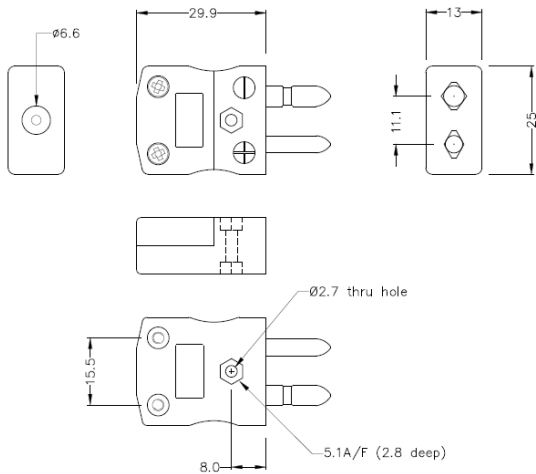

# Plug standard thermocouple connecteur JS-K-M Type K JIS

**Standard in-line Plug**  
(dimensions in mm)

Labfacility are the UK's leading manufacturer of Temperature Sensors, Thermocouple Connectors and associated Temperature Instrumentation and stockings of Thermocouple Cables. The Company has been trading since 1971 and is ISO9001 accredited.

**Plug standard thermocouple connecteur JS-K-M Type K JIS**

Les contacts sont faits a partir de véritables alliages Thermocouple. Convient aux applications industrielles

**Spécifications****Specifications**

<b>Product Code</b>	XE-9270-001
<b>General Description</b>	Contacts are polarised to prevent incorrect connection
<b>Thermocouple Type</b>	K JIS
<b>Connector Type</b>	Plug
<b>Connector Size</b>	Standard
<b>Colour</b>	Blue
<b>Max. Temperature</b>	220°C
<b>Pins</b>	Solid Round Pins
<b>+Positive Contact</b>	Nickel Chromium
<b>-Negative Contact</b>	Nickel Alloy
<b>Standards Met</b>	BS EN 50212:1997. RoHS