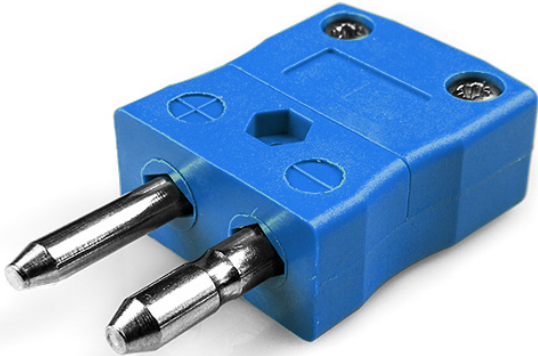

# Plug standard thermocouple connecteur JS-K-M Type K JIS

**Standard in-line Plug**  
(dimensions in mm)

Labfacility are the UK's leading manufacturer of Temperature Sensors, Thermocouple Connectors and associated Temperature Instrumentation and stockings of Thermocouple Cables. The Company has been trading since 1971 and is ISO9001 accredited.

**Plug standard thermocouple connecteur JS-K-M Type K JIS**

Les contacts sont faits a partir de véritables alliages Thermocouple. Convient aux applications industrielles

**Spécifications****Specifications**

<b>Product Code</b>	XE-9270-001
<b>General Description</b>	Contacts are polarised to prevent incorrect connection
<b>Thermocouple Type</b>	K JIS
<b>Connector Type</b>	Plug
<b>Connector Size</b>	Standard
<b>Colour</b>	Blue
<b>Max. Temperature</b>	220°C
<b>Pins</b>	Solid Round Pins
<b>+Positive Contact</b>	Nickel Chromium
<b>-Negative Contact</b>	Nickel Alloy
<b>Standards Met</b>	BS EN 50212:1997. RoHS