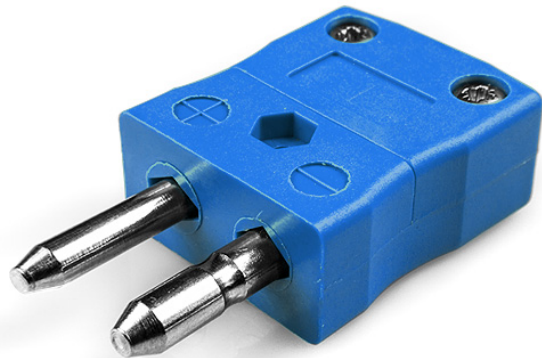

Plug standard thermocouple connecteur JS-K-M Type K JIS

Standard in-line Plug
(dimensions in mm)

Labfacility are the UK's leading manufacturer of Temperature Sensors, Thermocouple Connectors and associated Temperature Instrumentation and stockings of Thermocouple Cables. The Company has been trading since 1971 and is ISO9001 accredited.

Plug standard thermocouple connecteur JS-K-M Type K JIS

Les contacts sont faits a partir de véritables alliages Thermocouple. Convient aux applications industrielles

Spécifications**Specifications**

Product Code	XE-9270-001
General Description	Contacts are polarised to prevent incorrect connection
Thermocouple Type	K JIS
Connector Type	Plug
Connector Size	Standard
Colour	Blue
Max. Temperature	220°C
Pins	Solid Round Pins
+Positive Contact	Nickel Chromium
-Negative Contact	Nickel Alloy
Standards Met	BS EN 50212:1997. RoHS