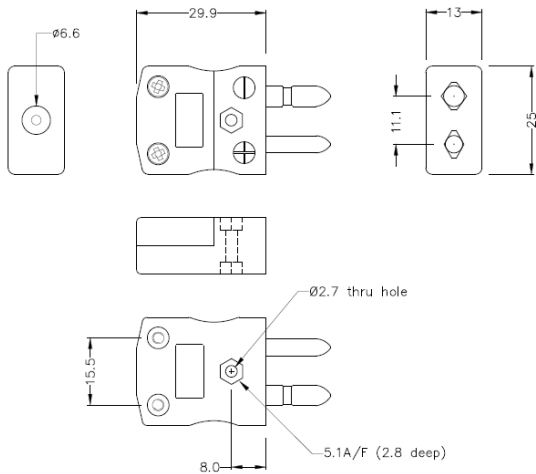

Plug standard thermocouple connecteur JS-K-M Type K JIS

Standard in-line Plug
(dimensions in mm)

Labfacility are the UK's leading manufacturer of Temperature Sensors, Thermocouple Connectors and associated Temperature Instrumentation and stockings of Thermocouple Cables. The Company has been trading since 1971 and is ISO9001 accredited.

Plug standard thermocouple connecteur JS-K-M Type K JIS

Les contacts sont faits a partir de véritables alliages Thermocouple. Convient aux applications industrielles

Spécifications**Specifications**

Product Code	XE-9270-001
General Description	Contacts are polarised to prevent incorrect connection
Thermocouple Type	K JIS
Connector Type	Plug
Connector Size	Standard
Colour	Blue
Max. Temperature	220°C
Pins	Solid Round Pins
+Positive Contact	Nickel Chromium
-Negative Contact	Nickel Alloy
Standards Met	BS EN 50212:1997. RoHS