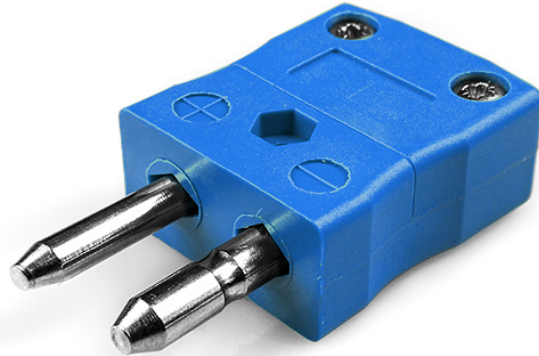

Plug standard thermocouple connecteur JS-K-M Type K JIS

Standard in-line Plug
(dimensions in mm)

Labfacility are the UK's leading manufacturer of Temperature Sensors, Thermocouple Connectors and associated Temperature Instrumentation and stockings of Thermocouple Cables. The Company has been trading since 1971 and is ISO9001 accredited.

Plug standard thermocouple connecteur JS-K-M Type K JIS

Les contacts sont faits a partir de véritables alliages Thermocouple. Convient aux applications industrielles

Spécifications**Specifications**

Product Code	XE-9270-001
General Description	Contacts are polarised to prevent incorrect connection
Thermocouple Type	K JIS
Connector Type	Plug
Connector Size	Standard
Colour	Blue
Max. Temperature	220°C
Pins	Solid Round Pins
+Positive Contact	Nickel Chromium
-Negative Contact	Nickel Alloy
Standards Met	BS EN 50212:1997. RoHS