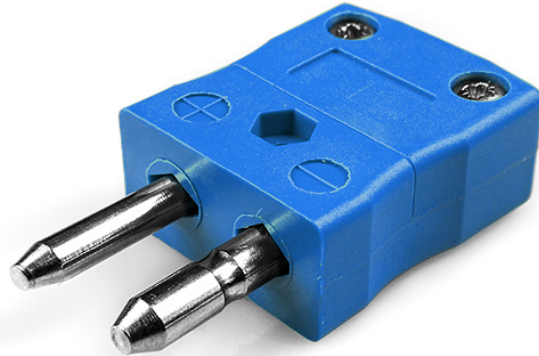

# Plug standard thermocouple connecteur JS-K-M Type K JIS

**Standard in-line Plug**  
(dimensions in mm)

Labfacility are the UK's leading manufacturer of Temperature Sensors, Thermocouple Connectors and associated Temperature Instrumentation and stockings of Thermocouple Cables. The Company has been trading since 1971 and is ISO9001 accredited.

**Plug standard thermocouple connecteur JS-K-M Type K JIS**

Les contacts sont faits a partir de véritables alliages Thermocouple. Convient aux applications industrielles

**Spécifications****Specifications**

<b>Product Code</b>	XE-9270-001
<b>General Description</b>	Contacts are polarised to prevent incorrect connection
<b>Thermocouple Type</b>	K JIS
<b>Connector Type</b>	Plug
<b>Connector Size</b>	Standard
<b>Colour</b>	Blue
<b>Max. Temperature</b>	220°C
<b>Pins</b>	Solid Round Pins
<b>+Positive Contact</b>	Nickel Chromium
<b>-Negative Contact</b>	Nickel Alloy
<b>Standards Met</b>	BS EN 50212:1997. RoHS