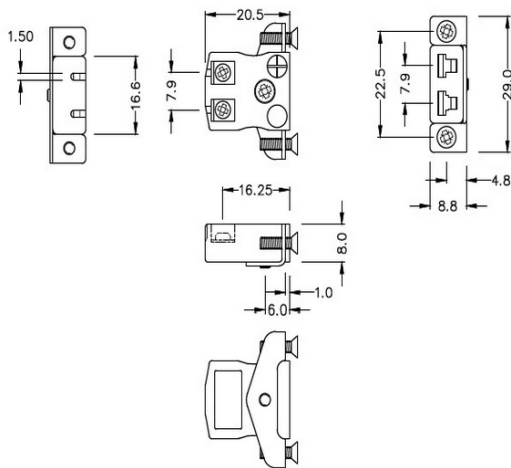

Miniature Quick Wire Panel Mount Thermocouple Connector avec Stainless Steel Bracket JM-E-SSPFQ Type E JIS

Miniature Socket -

Quick Wire with stainless steel mounting bracket

(dimensions in mm)

Labfacility are the UK's leading manufacturer of Temperature Sensors, Thermocouple Connectors and associated Temperature Instrumentation and stockings of Thermocouple Cables. The Company has been trading since 1971 and is ISO9001 accredited.

**Miniature Quick Wire Thermocouple Connector Panel Mount avec Bracket en acier inoxydable JM-E-SSPFQ
Type E JIS**

Les prises miniatures de taille fournies avec des supports en acier inoxydable, permet un ajustement rapide, fiable et robuste dans le panneau

Spécifications**Specifications**

Product Code	XE-9239-001
General Description	Contacts are polarized to ensure correct connection
Thermocouple Type	E JIS
Connector Type	Quick Wire Socket with SS Bracket
Connector Size	Miniature
Colour	Violet
Max. Temperature	220°C
+Positive Contact	Nickel Chromium
-Negative Contact	Copper Nickel
Standards Met	BS EN 50212:1997. RoHS