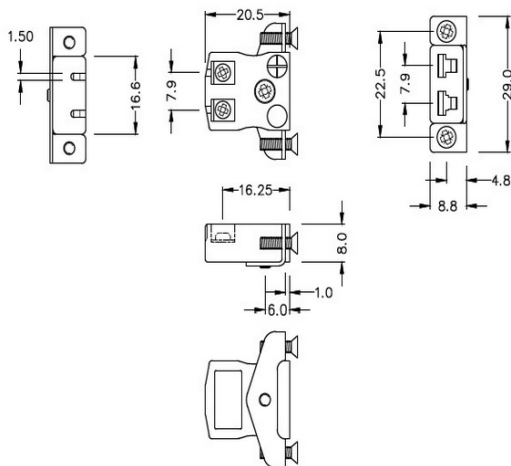

Miniature Quick Wire Panel Mount Thermocouple Connector avec Stainless Steel Bracket JM-T-SSPFQ Type T JIS

Miniature Socket -

Quick Wire with stainless steel mounting bracket

(dimensions in mm)

Labfacility are the UK's leading manufacturer of Temperature Sensors, Thermocouple Connectors and associated Temperature Instrumentation and stockings of Thermocouple Cables. The Company has been trading since 1971 and is ISO9001 accredited.

**Miniature Quick Wire Thermocouple Connector Panel Mount avec Bracket en acier inoxydable JM-T-SSPFQ
Type T JIS**

Les prises miniatures de taille fournies avec des supports en acier inoxydable, permet un ajustement rapide, fiable et robuste dans le panneau

Spécifications**Specifications**

Product Code	XE-9259-001
General Description	Contacts are polarized to ensure correct connection
Thermocouple Type	T JIS
Connector Type	Quick Wire Socket with SS Bracket
Connector Size	Miniature
Colour	Brown
Max. Temperature	220°C
+Positive Contact	Copper
-Negative Contact	Copper Nickel
Standards Met	BS EN 50212:1997. RoHS