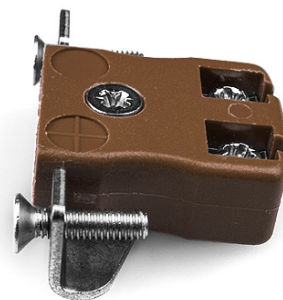

Miniature Quick Wire Panel Mount Thermocouple Connector avec Stainless Steel Bracket JM-T-SSPFQ Type T JIS

Miniature Socket -

Quick Wire with stainless steel mounting bracket

(dimensions in mm)

Labfacility are the UK's leading manufacturer of Temperature Sensors, Thermocouple Connectors and associated Temperature Instrumentation and stockings of Thermocouple Cables. The Company has been trading since 1971 and is ISO9001 accredited.

**Miniature Quick Wire Thermocouple Connector Panel Mount avec Bracket en acier inoxydable JM-T-SSPFQ
Type T JIS**

Les prises miniatures de taille fournies avec des supports en acier inoxydable, permet un ajustement rapide, fiable et robuste dans le panneau

Spécifications**Specifications**

Product Code	XE-9259-001
General Description	Contacts are polarized to ensure correct connection
Thermocouple Type	T JIS
Connector Type	Quick Wire Socket with SS Bracket
Connector Size	Miniature
Colour	Brown
Max. Temperature	220°C
+Positive Contact	Copper
-Negative Contact	Copper Nickel
Standards Met	BS EN 50212:1997. RoHS