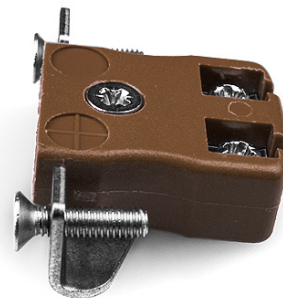

Miniature Quick Wire Panel Mount Thermocouple Connector avec Stainless Steel Bracket JM-T-SSPFQ Type T JIS

Miniature Socket -

Quick Wire with stainless steel mounting bracket

(dimensions in mm)

Labfacility are the UK's leading manufacturer of Temperature Sensors, Thermocouple Connectors and associated Temperature Instrumentation and stockings of Thermocouple Cables. The Company has been trading since 1971 and is ISO9001 accredited.

**Miniature Quick Wire Thermocouple Connector Panel Mount avec Bracket en acier inoxydable JM-T-SSPFQ
Type T JIS**

Les prises miniatures de taille fournies avec des supports en acier inoxydable, permet un ajustement rapide, fiable et robuste dans le panneau

Spécifications**Specifications**

Product Code	XE-9259-001
General Description	Contacts are polarized to ensure correct connection
Thermocouple Type	T JIS
Connector Type	Quick Wire Socket with SS Bracket
Connector Size	Miniature
Colour	Brown
Max. Temperature	220°C
+Positive Contact	Copper
-Negative Contact	Copper Nickel
Standards Met	BS EN 50212:1997. RoHS