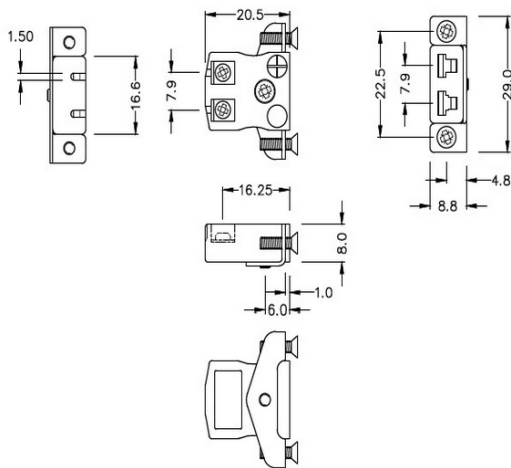

Miniature Quick Wire Panel Mount Thermocouple Connector avec Stainless Steel Bracket JM-J-SSPFQ Type J JIS

Miniature Socket -

Quick Wire with stainless steel mounting bracket

(dimensions in mm)

Labfacility are the UK's leading manufacturer of Temperature Sensors, Thermocouple Connectors and associated Temperature Instrumentation and stockings of Thermocouple Cables. The Company has been trading since 1971 and is ISO9001 accredited.

**Miniature Quick Wire Thermocouple Connector Panel Mount avec Bracket en acier inoxydable JM-J-SSPFQ
Type J JIS**

Les prises miniatures de taille fournies avec des supports en acier inoxydable, permet un ajustement rapide, fiable et robuste dans le panneau

Spécifications**Specifications**

Product Code	XE-9179-001
General Description	Contacts are polarized to ensure correct connection
Thermocouple Type	J JIS
Connector Type	Quick Wire Socket with SS Bracket
Connector Size	Miniature
Colour	Yellow
Max. Temperature	220°C
+Positive Contact	Iron
-Negative Contact	Copper Nickel
Standards Met	BS EN 50212:1997. RoHS