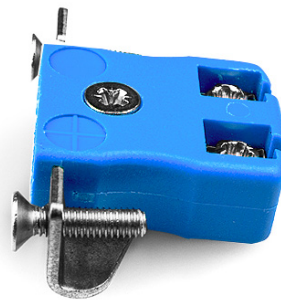

Miniature Quick Wire Panel Mount Thermocouple Connector avec Stainless Steel Bracket JM-K-SSPFQ Type K JIS

Miniature Socket -

Quick Wire with stainless steel mounting bracket

(dimensions in mm)

Labfacility are the UK's leading manufacturer of Temperature Sensors, Thermocouple Connectors and associated Temperature Instrumentation and stockings of Thermocouple Cables. The Company has been trading since 1971 and is ISO9001 accredited.

**Miniature Quick Wire Thermocouple Connector Panel Mount avec Bracket en acier inoxydable JM-K-SSPFQ
Type K JIS**

Les prises miniatures de taille fournies avec des supports en acier inoxydable, permet un ajustement rapide, fiable et robuste dans le panneau

Spécifications**Specifications**

Product Code	XE-9159-001
General Description	Contacts are polarized to ensure correct connection
Thermocouple Type	K JIS
Connector Type	Quick Wire Socket with SS Bracket
Connector Size	Miniature
Colour	Blue
Max. Temperature	220°C
+Positive Contact	Nickel Chromium
-Negative Contact	Nickel Alloy
Standards Met	BS EN 50212:1997. RoHS