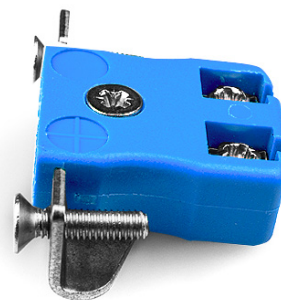

Miniature Quick Wire Panel Mount Thermocouple Connector avec Stainless Steel Bracket JM-K-SSPFQ Type K JIS

Miniature Socket -

Quick Wire with stainless steel mounting bracket

(dimensions in mm)

Labfacility are the UK's leading manufacturer of Temperature Sensors, Thermocouple Connectors and associated Temperature Instrumentation and stockings of Thermocouple Cables. The Company has been trading since 1971 and is ISO9001 accredited.

**Miniature Quick Wire Thermocouple Connector Panel Mount avec Bracket en acier inoxydable JM-K-SSPFQ
Type K JIS**

Les prises miniatures de taille fournies avec des supports en acier inoxydable, permet un ajustement rapide, fiable et robuste dans le panneau

Spécifications**Specifications**

Product Code	XE-9159-001
General Description	Contacts are polarized to ensure correct connection
Thermocouple Type	K JIS
Connector Type	Quick Wire Socket with SS Bracket
Connector Size	Miniature
Colour	Blue
Max. Temperature	220°C
+Positive Contact	Nickel Chromium
-Negative Contact	Nickel Alloy
Standards Met	BS EN 50212:1997. RoHS