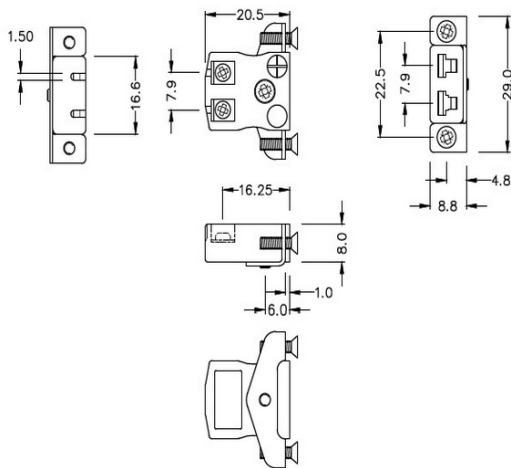

Miniature Quick Wire Panel Mount Thermocouple Connector avec Stainless Steel Bracket JM-K-SSPFQ Type K JIS

Miniature Socket -

Quick Wire with stainless steel mounting bracket

(dimensions in mm)

Labfacility are the UK's leading manufacturer of Temperature Sensors, Thermocouple Connectors and associated Temperature Instrumentation and stockings of Thermocouple Cables. The Company has been trading since 1971 and is ISO9001 accredited.

**Miniature Quick Wire Thermocouple Connector Panel Mount avec Bracket en acier inoxydable JM-K-SSPFQ
Type K JIS**

Les prises miniatures de taille fournies avec des supports en acier inoxydable, permet un ajustement rapide, fiable et robuste dans le panneau

Spécifications**Specifications**

Product Code	XE-9159-001
General Description	Contacts are polarized to ensure correct connection
Thermocouple Type	K JIS
Connector Type	Quick Wire Socket with SS Bracket
Connector Size	Miniature
Colour	Blue
Max. Temperature	220°C
+Positive Contact	Nickel Chromium
-Negative Contact	Nickel Alloy
Standards Met	BS EN 50212:1997. RoHS