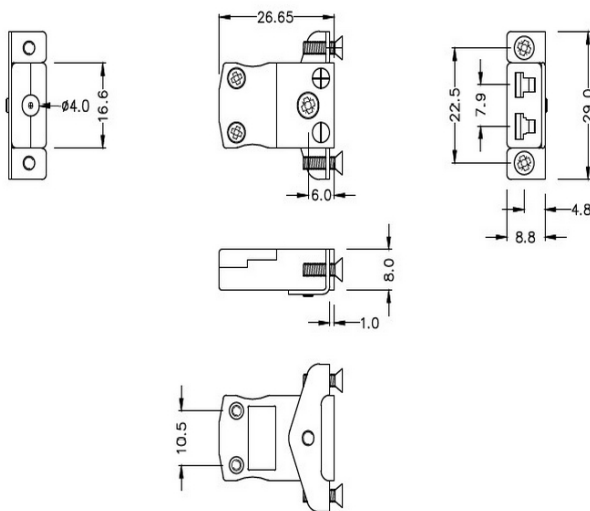

Miniature Panel Mount Thermocouple Connector avec Stainless Steel Bracket JM-E-SSPF Type E JIS

Miniature in-line Socket with stainless steel mounting bracket
(dimensions in mm)

Labfacility are the UK's leading manufacturer of Temperature Sensors, Thermocouple Connectors and associated Temperature Instrumentation and stockings of Thermocouple Cables. The Company has been trading since 1971 and is ISO9001 accredited.

Miniature Panel Mount Thermocouple Connector avec Stainless Steel Bracket JM-E-SSPF Type E JIS

Support en acier inoxydable simplement monté sur connecteur. Terminaux entièrement fermés avec joint de câble

Spécifications**Specifications**

Product Code	XE-9238-001
General Description	Fully enclosed terminals with cable port seal
Thermocouple Type	E JIS
Connector Type	Socket with SS Bracket
Connector Size	Miniature
Colour	Violet
Max. Temperature	220°C
+Positive Contact	Nickel Chromium
-Negative Contact	Copper Nickel
Standards Met	BS EN 50212:1997. RoHS