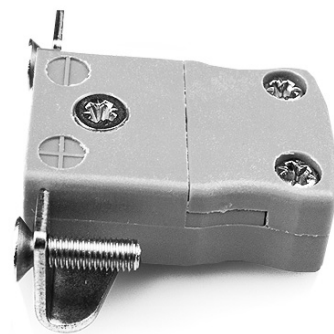

Miniature Panel Mount Thermocouple Connector avec Stainless Steel Bracket JM-B-SSPF Type B JIS

Miniature in-line Socket with stainless steel mounting bracket
(dimensions in mm)

Labfacility are the UK's leading manufacturer of Temperature Sensors, Thermocouple Connectors and associated Temperature Instrumentation and stockings of Thermocouple Cables. The Company has been trading since 1971 and is ISO9001 accredited.

Miniature Panel Mount Thermocouple Connector avec Stainless Steel Bracket JM-B-SSPF Type B JIS

Support en acier inoxydable simplement monté sur connecteur. Terminaux entièrement fermés avec joint de câble

Spécifications**Specifications**

Product Code	XE-9218-001
General Description	Fully enclosed terminals with cable port seal
Thermocouple Type	B JIS
Connector Type	Socket with SS Bracket
Connector Size	Miniature
Colour	Grey
Max. Temperature	220°C
+Positive Contact	Copper
-Negative Contact	Copper
Standards Met	BS EN 50212:1997. RoHS