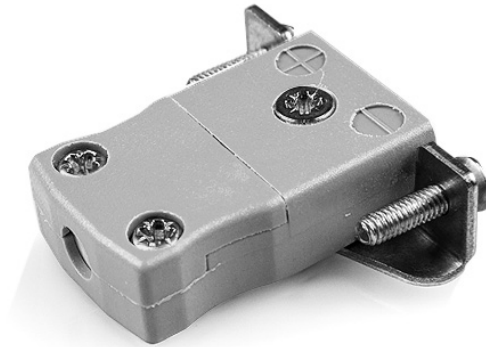

# Miniature Panel Mount Thermocouple Connector avec Stainless Steel Bracket JM-B-SSPF Type B JIS

**Miniature in-line Socket with stainless steel mounting bracket**  
(dimensions in mm)

Labfacility are the UK's leading manufacturer of Temperature Sensors, Thermocouple Connectors and associated Temperature Instrumentation and stockings of Thermocouple Cables. The Company has been trading since 1971 and is ISO9001 accredited.

**Miniature Panel Mount Thermocouple Connector avec Stainless Steel Bracket JM-B-SSPF Type B JIS**

Support en acier inoxydable simplement monté sur connecteur. Terminaux entièrement fermés avec joint de câble

**Spécifications****Specifications**

|                            |   |
|----------------------------|---|
| <b>Product Code</b>        | XE-9218-001                                   |
| <b>General Description</b> | Fully enclosed terminals with cable port seal |
| <b>Thermocouple Type</b>   | B JIS   |
| <b>Connector Type</b>      | Socket with SS Bracket                        |
| <b>Connector Size</b>      | Miniature                                     |
| <b>Colour</b>              | Grey  |
| <b>Max. Temperature</b>    | 220°C   |
| <b>+Positive Contact</b>   | Copper  |
| <b>-Negative Contact</b>   | Copper  |
| <b>Standards Met</b>       | BS EN 50212:1997. RoHS                        |