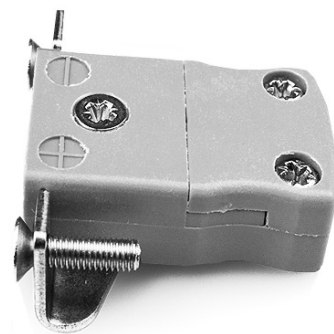

# Miniature Panel Mount Thermocouple Connector avec Stainless Steel Bracket JM-B-SSPF Type B JIS

**Miniature in-line Socket with stainless steel mounting bracket**  
(dimensions in mm)

Labfacility are the UK's leading manufacturer of Temperature Sensors, Thermocouple Connectors and associated Temperature Instrumentation and stockings of Thermocouple Cables. The Company has been trading since 1971 and is ISO9001 accredited.

**Miniature Panel Mount Thermocouple Connector avec Stainless Steel Bracket JM-B-SSPF Type B JIS**

Support en acier inoxydable simplement monté sur connecteur. Terminaux entièrement fermés avec joint de câble

**Spécifications****Specifications**

|                            |   |
|----------------------------|---|
| <b>Product Code</b>        | XE-9218-001                                   |
| <b>General Description</b> | Fully enclosed terminals with cable port seal |
| <b>Thermocouple Type</b>   | B JIS   |
| <b>Connector Type</b>      | Socket with SS Bracket                        |
| <b>Connector Size</b>      | Miniature                                     |
| <b>Colour</b>              | Grey  |
| <b>Max. Temperature</b>    | 220°C   |
| <b>+Positive Contact</b>   | Copper  |
| <b>-Negative Contact</b>   | Copper  |
| <b>Standards Met</b>       | BS EN 50212:1997. RoHS                        |