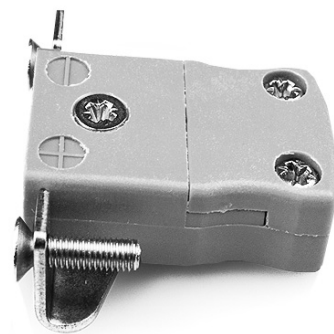

Miniature Panel Mount Thermocouple Connector avec Stainless Steel Bracket JM-B-SSPF Type B JIS

Miniature in-line Socket with stainless steel mounting bracket
(dimensions in mm)

Labfacility are the UK's leading manufacturer of Temperature Sensors, Thermocouple Connectors and associated Temperature Instrumentation and stockings of Thermocouple Cables. The Company has been trading since 1971 and is ISO9001 accredited.

Miniature Panel Mount Thermocouple Connector avec Stainless Steel Bracket JM-B-SSPF Type B JIS

Support en acier inoxydable simplement monté sur connecteur. Terminals entièrement fermés avec joint de câble

Spécifications**Specifications**

Product Code	XE-9218-001
General Description	Fully enclosed terminals with cable port seal
Thermocouple Type	B JIS
Connector Type	Socket with SS Bracket
Connector Size	Miniature
Colour	Grey
Max. Temperature	220°C
+Positive Contact	Copper
-Negative Contact	Copper
Standards Met	BS EN 50212:1997. RoHS