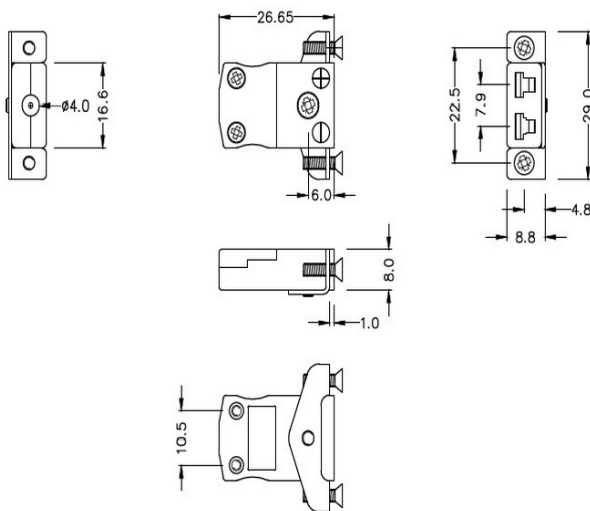

# Miniature Panel Mount Thermocouple Connector avec Stainless Steel Bracket JM-J-SSPF Type J JIS

**Miniature in-line Socket with stainless steel mounting bracket**  
(dimensions in mm)

Labfacility are the UK's leading manufacturer of Temperature Sensors, Thermocouple Connectors and associated Temperature Instrumentation and stockings of Thermocouple Cables. The Company has been trading since 1971 and is ISO9001 accredited.

**Miniature Panel Mount Thermocouple Connector avec Stainless Steel Bracket JM-J-SSPF Type J JIS**

Support en acier inoxydable simplement monté sur connecteur. Terminaux entièrement fermés avec joint de câble

**Spécifications****Specifications**

<b>Product Code</b>	XE-9178-001
<b>General Description</b>	Fully enclosed terminals with cable port seal
<b>Thermocouple Type</b>	J JIS
<b>Connector Type</b>	Socket with SS Bracket
<b>Connector Size</b>	Miniature
<b>Colour</b>	Yellow
<b>Max. Temperature</b>	220°C
<b>+Positive Contact</b>	Iron
<b>-Negative Contact</b>	Copper Nickel
<b>Standards Met</b>	BS EN 50212:1997. RoHS