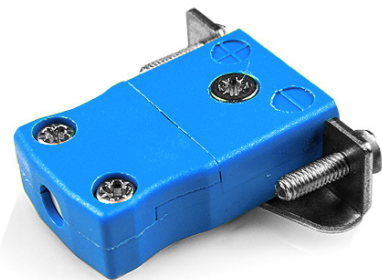

Miniature Panel Mount Thermocouple Connector avec Stainless Steel Bracket JM-K-SSPF Type K JIS

Miniature in-line Socket with stainless steel mounting bracket
(dimensions in mm)

Labfacility are the UK's leading manufacturer of Temperature Sensors, Thermocouple Connectors and associated Temperature Instrumentation and stockings of Thermocouple Cables. The Company has been trading since 1971 and is ISO9001 accredited.

Miniature Panel Mount Thermocouple Connector avec Stainless Steel Bracket JM-K-SSPF Type K JIS

Support en acier inoxydable simplement monté sur connecteur. Terminaux entièrement fermés avec joint de câble

Spécifications**Specifications**

Product Code	XE-9158-001
General Description	Fully enclosed terminals with cable port seal
Thermocouple Type	K JIS
Connector Type	Socket with SS Bracket
Connector Size	Miniature
Colour	Blue
Max. Temperature	220°C
+Positive Contact	Nickel Chromium
-Negative Contact	Nickel Alloy
Standards Met	BS EN 50212:1997. RoHS