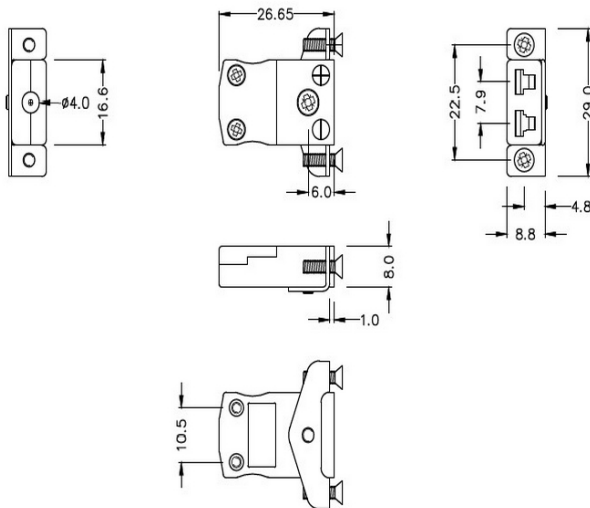

# Miniature Panel Mount Thermocouple Connector avec Stainless Steel Bracket JM-K-SSPF Type K JIS

**Miniature in-line Socket with stainless steel mounting bracket**  
(dimensions in mm)

Labfacility are the UK's leading manufacturer of Temperature Sensors, Thermocouple Connectors and associated Temperature Instrumentation and stockings of Thermocouple Cables. The Company has been trading since 1971 and is ISO9001 accredited.

**Miniature Panel Mount Thermocouple Connector avec Stainless Steel Bracket JM-K-SSPF Type K JIS**

Support en acier inoxydable simplement monté sur connecteur. Terminaux entièrement fermés avec joint de câble

**Spécifications****Specifications**

<b>Product Code</b>	XE-9158-001
<b>General Description</b>	Fully enclosed terminals with cable port seal
<b>Thermocouple Type</b>	K JIS
<b>Connector Type</b>	Socket with SS Bracket
<b>Connector Size</b>	Miniature
<b>Colour</b>	Blue
<b>Max. Temperature</b>	220°C
<b>+Positive Contact</b>	Nickel Chromium
<b>-Negative Contact</b>	Nickel Alloy
<b>Standards Met</b>	BS EN 50212:1997. RoHS