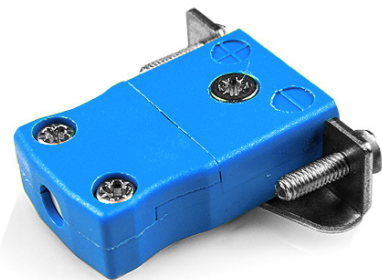

Miniature Panel Mount Thermocouple Connector avec Stainless Steel Bracket JM-K-SSPF Type K JIS

Miniature in-line Socket with stainless steel mounting bracket
(dimensions in mm)

Labfacility are the UK's leading manufacturer of Temperature Sensors, Thermocouple Connectors and associated Temperature Instrumentation and stockings of Thermocouple Cables. The Company has been trading since 1971 and is ISO9001 accredited.

Miniature Panel Mount Thermocouple Connector avec Stainless Steel Bracket JM-K-SSPF Type K JIS

Support en acier inoxydable simplement monté sur connecteur. Terminals entièrement fermés avec joint de câble

Spécifications**Specifications**

Product Code	XE-9158-001
General Description	Fully enclosed terminals with cable port seal
Thermocouple Type	K JIS
Connector Type	Socket with SS Bracket
Connector Size	Miniature
Colour	Blue
Max. Temperature	220°C
+Positive Contact	Nickel Chromium
-Negative Contact	Nickel Alloy
Standards Met	BS EN 50212:1997. RoHS