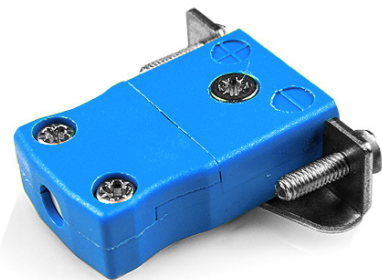

# Miniature Panel Mount Thermocouple Connector avec Stainless Steel Bracket JM-K-SSPF Type K JIS

**Miniature in-line Socket with stainless steel mounting bracket**  
(dimensions in mm)

Labfacility are the UK's leading manufacturer of Temperature Sensors, Thermocouple Connectors and associated Temperature Instrumentation and stockings of Thermocouple Cables. The Company has been trading since 1971 and is ISO9001 accredited.

**Miniature Panel Mount Thermocouple Connector avec Stainless Steel Bracket JM-K-SSPF Type K JIS**

Support en acier inoxydable simplement monté sur connecteur. Terminaux entièrement fermés avec joint de câble

**Spécifications****Specifications**

<b>Product Code</b>	XE-9158-001
<b>General Description</b>	Fully enclosed terminals with cable port seal
<b>Thermocouple Type</b>	K JIS
<b>Connector Type</b>	Socket with SS Bracket
<b>Connector Size</b>	Miniature
<b>Colour</b>	Blue
<b>Max. Temperature</b>	220°C
<b>+Positive Contact</b>	Nickel Chromium
<b>-Negative Contact</b>	Nickel Alloy
<b>Standards Met</b>	BS EN 50212:1997. RoHS