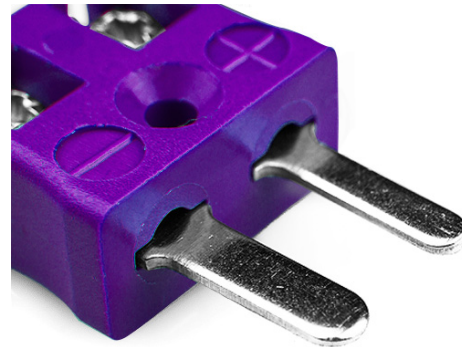

Miniature Quick Wire Thermocouple Connector Plug JM-E-MQ Type E JIS

Miniature in-line Plug - Quick Wire
(dimensions in mm)

Labfacility are the UK's leading manufacturer of Temperature Sensors, Thermocouple Connectors and associated Temperature Instrumentation and stockings of Thermocouple Cables. The Company has been trading since 1971 and is ISO9001 accredited.

Miniature Thermocouple Connecteur Quick Wire Plug JM-E-MQ Type E JIS

Connecteur miniature avec broches a bouchon plat. Connexion jab-in facile pour la résiliation rapide. Il suffit de pousser le fil et serrer la vis.

Spécifications**Specifications**

Product Code	XE-9242-001
General Description	Easy jab-in connection for rapid termination.
Thermocouple Type	E JIS
Connector Type	Quick Wire Plug
Connector Size	Miniature
Colour	Violet
Max. Temperature	220°C
Pins	Flat Pins
+Positive Contact	Nickel Chromium
-Negative Contact	Copper Nickel
Standards Met	BS EN 50212:1997. RoHS