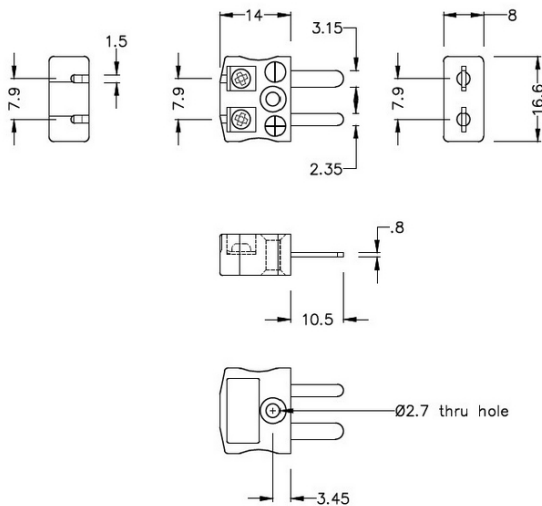

Miniature Quick Wire Thermocouple Connector Plug JM-E-MQ Type E JIS

Miniature in-line Plug - Quick Wire
(dimensions in mm)

Labfacility are the UK's leading manufacturer of Temperature Sensors, Thermocouple Connectors and associated Temperature Instrumentation and stockings of Thermocouple Cables. The Company has been trading since 1971 and is ISO9001 accredited.

Miniature Thermocouple Connecteur Quick Wire Plug JM-E-MQ Type E JIS

Connecteur miniature avec broches a bouchon plat. Connexion jab-in facile pour la résiliation rapide. Il suffit de pousser le fil et serrer la vis.

Spécifications**Specifications**

Product Code	XE-9242-001
General Description	Easy jab-in connection for rapid termination.
Thermocouple Type	E JIS
Connector Type	Quick Wire Plug
Connector Size	Miniature
Colour	Violet
Max. Temperature	220°C
Pins	Flat Pins
+Positive Contact	Nickel Chromium
-Negative Contact	Copper Nickel
Standards Met	BS EN 50212:1997. RoHS