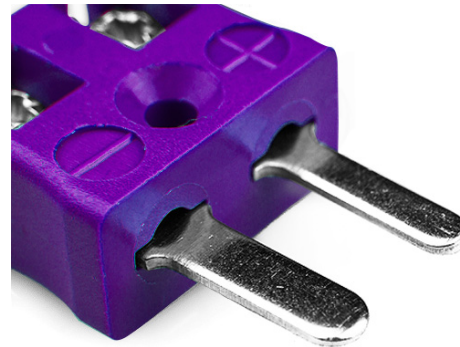

# Miniature Quick Wire Thermocouple Connector Plug JM-E-MQ Type E JIS

**Miniature in-line Plug - Quick Wire**  
(dimensions in mm)

Labfacility are the UK's leading manufacturer of Temperature Sensors, Thermocouple Connectors and associated Temperature Instrumentation and stockings of Thermocouple Cables. The Company has been trading since 1971 and is ISO9001 accredited.

**Miniature Thermocouple Connecteur Quick Wire Plug JM-E-MQ Type E JIS**

Connecteur miniature avec broches a bouchon plat. Connexion jab-in facile pour la résiliation rapide. Il suffit de pousser le fil et serrer la vis.

**Spécifications****Specifications**

<b>Product Code</b>	XE-9242-001
<b>General Description</b>	Easy jab-in connection for rapid termination.
<b>Thermocouple Type</b>	E JIS
<b>Connector Type</b>	Quick Wire Plug
<b>Connector Size</b>	Miniature
<b>Colour</b>	Violet
<b>Max. Temperature</b>	220°C
<b>Pins</b>	Flat Pins
<b>+Positive Contact</b>	Nickel Chromium
<b>-Negative Contact</b>	Copper Nickel
<b>Standards Met</b>	BS EN 50212:1997. RoHS