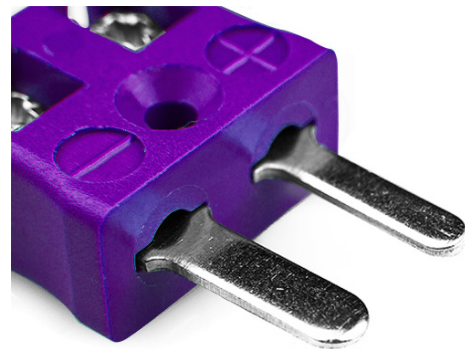

Miniature Quick Wire Thermocouple Connector Plug JM-E-MQ Type E JIS

Miniature in-line Plug - Quick Wire
(dimensions in mm)

Labfacility are the UK's leading manufacturer of Temperature Sensors, Thermocouple Connectors and associated Temperature Instrumentation and stockings of Thermocouple Cables. The Company has been trading since 1971 and is ISO9001 accredited.

Miniature Thermocouple Connecteur Quick Wire Plug JM-E-MQ Type E JIS

Connecteur miniature avec broches a bouchon plat. Connexion jab-in facile pour la résiliation rapide. Il suffit de pousser le fil et serrer la vis.

Spécifications**Specifications**

Product Code	XE-9242-001
General Description	Easy jab-in connection for rapid termination.
Thermocouple Type	E JIS
Connector Type	Quick Wire Plug
Connector Size	Miniature
Colour	Violet
Max. Temperature	220°C
Pins	Flat Pins
+Positive Contact	Nickel Chromium
-Negative Contact	Copper Nickel
Standards Met	BS EN 50212:1997. RoHS