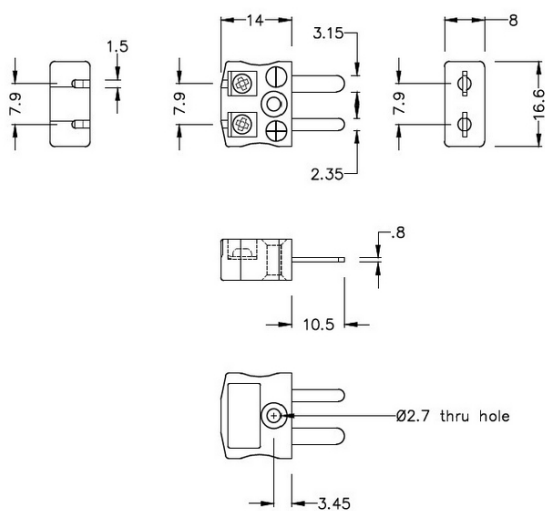

# Miniature Quick Wire Thermocouple Connector Plug JM-E-MQ Type E JIS

**Miniature in-line Plug - Quick Wire**  
(dimensions in mm)

Labfacility are the UK's leading manufacturer of Temperature Sensors, Thermocouple Connectors and associated Temperature Instrumentation and stockings of Thermocouple Cables. The Company has been trading since 1971 and is ISO9001 accredited.

**Miniature Thermocouple Connecteur Quick Wire Plug JM-E-MQ Type E JIS**

Connecteur miniature avec broches a bouchon plat. Connexion jab-in facile pour la résiliation rapide. Il suffit de pousser le fil et serrer la vis.

**Spécifications****Specifications**

<b>Product Code</b>	XE-9242-001
<b>General Description</b>	Easy jab-in connection for rapid termination.
<b>Thermocouple Type</b>	E JIS
<b>Connector Type</b>	Quick Wire Plug
<b>Connector Size</b>	Miniature
<b>Colour</b>	Violet
<b>Max. Temperature</b>	220°C
<b>Pins</b>	Flat Pins
<b>+Positive Contact</b>	Nickel Chromium
<b>-Negative Contact</b>	Copper Nickel
<b>Standards Met</b>	BS EN 50212:1997. RoHS