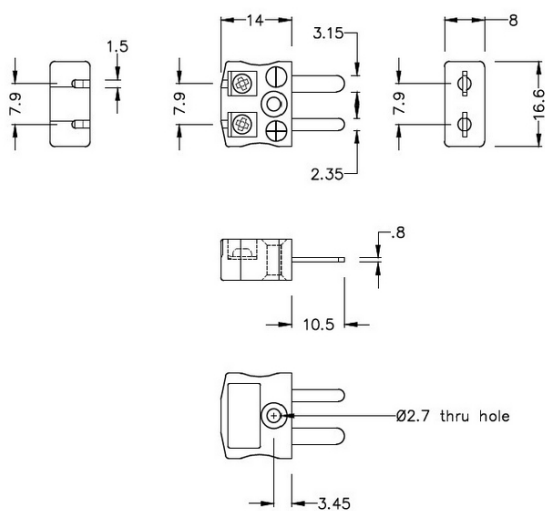

Miniature Quick Wire Thermocouple Connector Plug JM-E-MQ Type E JIS

Miniature in-line Plug - Quick Wire
(dimensions in mm)

Labfacility are the UK's leading manufacturer of Temperature Sensors, Thermocouple Connectors and associated Temperature Instrumentation and stockings of Thermocouple Cables. The Company has been trading since 1971 and is ISO9001 accredited.

Miniature Thermocouple Connecteur Quick Wire Plug JM-E-MQ Type E JIS

Connecteur miniature avec broches a bouchon plat. Connexion jab-in facile pour la résiliation rapide. Il suffit de pousser le fil et serrer la vis.

Spécifications**Specifications**

Product Code	XE-9242-001
General Description	Easy jab-in connection for rapid termination.
Thermocouple Type	E JIS
Connector Type	Quick Wire Plug
Connector Size	Miniature
Colour	Violet
Max. Temperature	220°C
Pins	Flat Pins
+Positive Contact	Nickel Chromium
-Negative Contact	Copper Nickel
Standards Met	BS EN 50212:1997. RoHS