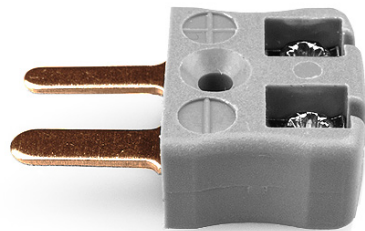

# Miniature Quick Wire Thermocouple Connector Plug JM-B-MQ Type B JIS

**Miniature in-line Plug - Quick Wire**  
(dimensions in mm)

Labfacility are the UK's leading manufacturer of Temperature Sensors, Thermocouple Connectors and associated Temperature Instrumentation and stockings of Thermocouple Cables. The Company has been trading since 1971 and is ISO9001 accredited.

**Miniature Thermocouple Connecteur Quick Wire Plug JM-B-MQ Type B JIS**

Connecteur miniature avec broches a bouchon plat. Connexion jab-in facile pour la résiliation rapide. Il suffit de pousser le fil et serrer la vis.

**Spécifications****Specifications**

<b>Product Code</b>	XE-9222-001
<b>General Description</b>	Easy jab-in connection for rapid termination.
<b>Thermocouple Type</b>	B JIS
<b>Connector Type</b>	Quick Wire Plug
<b>Connector Size</b>	Miniature
<b>Colour</b>	Grey
<b>Max. Temperature</b>	220°C
<b>Pins</b>	Flat Pins
<b>+Positive Contact</b>	Copper
<b>-Negative Contact</b>	Copper
<b>Standards Met</b>	BS EN 50212:1997. RoHS