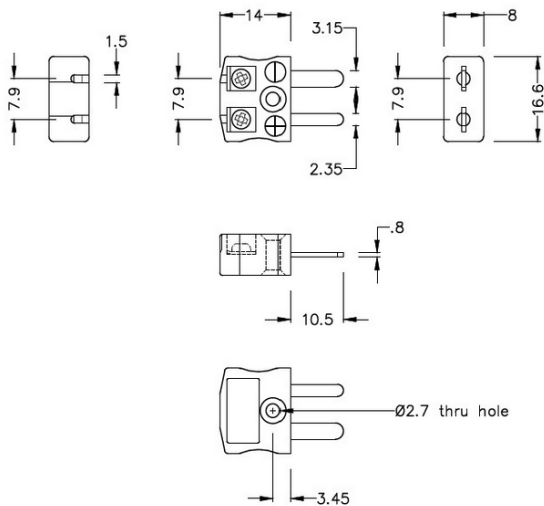

# Miniature Quick Wire Thermocouple Connector Plug JM-B-MQ Type B JIS

**Miniature in-line Plug - Quick Wire**  
(dimensions in mm)

Labfacility are the UK's leading manufacturer of Temperature Sensors, Thermocouple Connectors and associated Temperature Instrumentation and stockings of Thermocouple Cables. The Company has been trading since 1971 and is ISO9001 accredited.

**Miniature Thermocouple Connecteur Quick Wire Plug JM-B-MQ Type B JIS**

Connecteur miniature avec broches a bouchon plat. Connexion jab-in facile pour la résiliation rapide. Il suffit de pousser le fil et serrer la vis.

**Spécifications****Specifications**

<b>Product Code</b>	XE-9222-001
<b>General Description</b>	Easy jab-in connection for rapid termination.
<b>Thermocouple Type</b>	B JIS
<b>Connector Type</b>	Quick Wire Plug
<b>Connector Size</b>	Miniature
<b>Colour</b>	Grey
<b>Max. Temperature</b>	220°C
<b>Pins</b>	Flat Pins
<b>+Positive Contact</b>	Copper
<b>-Negative Contact</b>	Copper
<b>Standards Met</b>	BS EN 50212:1997. RoHS