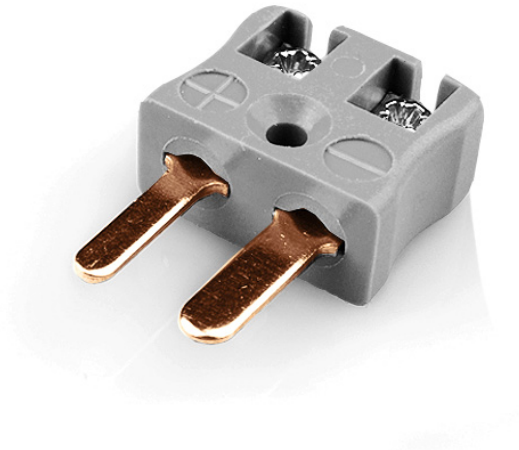

# Miniature Quick Wire Thermocouple Connector Plug JM-B-MQ Type B JIS

**Miniature in-line Plug - Quick Wire**  
(dimensions in mm)

Labfacility are the UK's leading manufacturer of Temperature Sensors, Thermocouple Connectors and associated Temperature Instrumentation and stockings of Thermocouple Cables. The Company has been trading since 1971 and is ISO9001 accredited.

**Miniature Thermocouple Connecteur Quick Wire Plug JM-B-MQ Type B JIS**

Connecteur miniature avec broches a bouchon plat. Connexion jab-in facile pour la résiliation rapide. Il suffit de pousser le fil et serrer la vis.

**Spécifications****Specifications**

<b>Product Code</b>	XE-9222-001
<b>General Description</b>	Easy jab-in connection for rapid termination.
<b>Thermocouple Type</b>	B JIS
<b>Connector Type</b>	Quick Wire Plug
<b>Connector Size</b>	Miniature
<b>Colour</b>	Grey
<b>Max. Temperature</b>	220°C
<b>Pins</b>	Flat Pins
<b>+Positive Contact</b>	Copper
<b>-Negative Contact</b>	Copper
<b>Standards Met</b>	BS EN 50212:1997. RoHS