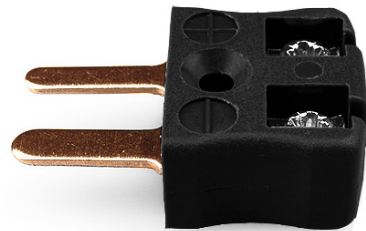

Miniature Quick Wire Thermocouple Connector Plug JM-R/S-MQ Type R/S JIS

Miniature in-line Plug - Quick Wire
(dimensions in mm)

Labfacility are the UK's leading manufacturer of Temperature Sensors, Thermocouple Connectors and associated Temperature Instrumentation and stockings of Thermocouple Cables. The Company has been trading since 1971 and is ISO9001 accredited.

Miniature Thermocouple Connecteur Quick Wire Plug JM-R/S-MQ Type R/S JIS

Connecteur miniature avec broches a bouchon plat. Connexion jab-in facile pour la résiliation rapide. Il suffit de pousser le fil et serrer la vis.

Spécifications**Specifications**

Product Code	XE-9202-001
General Description	Easy jab-in connection for rapid termination.
Thermocouple Type	R/S JIS
Connector Type	Quick Wire Plug
Connector Size	Miniature
Colour	Black
Max. Temperature	220°C
Pins	Flat Pins
+Positive Contact	Copper
-Negative Contact	Copper Alloy
Standards Met	BS EN 50212:1997. RoHS