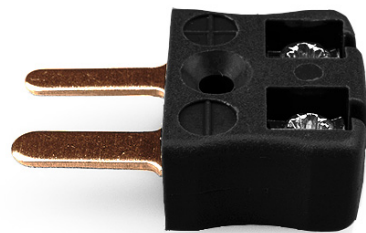

Miniature Quick Wire Thermocouple Connector Plug JM-R/S-MQ Type R/S JIS

Miniature in-line Plug - Quick Wire
(dimensions in mm)

Labfacility are the UK's leading manufacturer of Temperature Sensors, Thermocouple Connectors and associated Temperature Instrumentation and stockings of Thermocouple Cables. The Company has been trading since 1971 and is ISO9001 accredited.

Miniature Thermocouple Connecteur Quick Wire Plug JM-R/S-MQ Type R/S JIS

Connecteur miniature avec broches a bouchon plat. Connexion jab-in facile pour la résiliation rapide. Il suffit de pousser le fil et serrer la vis.

Spécifications**Specifications**

Product Code	XE-9202-001
General Description	Easy jab-in connection for rapid termination.
Thermocouple Type	R/S JIS
Connector Type	Quick Wire Plug
Connector Size	Miniature
Colour	Black
Max. Temperature	220°C
Pins	Flat Pins
+Positive Contact	Copper
-Negative Contact	Copper Alloy
Standards Met	BS EN 50212:1997. RoHS