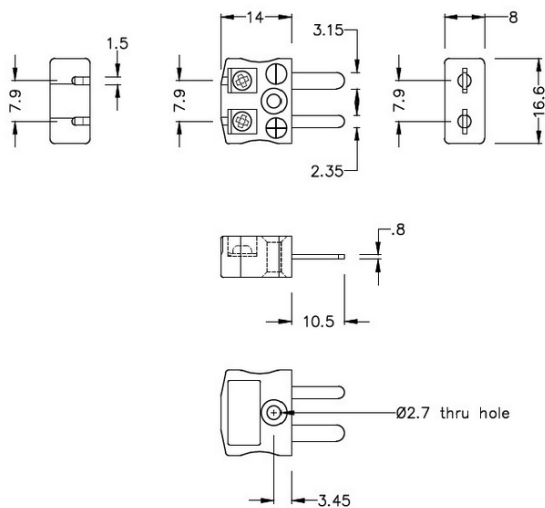

Miniature Quick Wire Thermocouple Connector Plug JM-R/S-MQ Type R/S JIS

Miniature in-line Plug - Quick Wire
(dimensions in mm)

Labfacility are the UK's leading manufacturer of Temperature Sensors, Thermocouple Connectors and associated Temperature Instrumentation and stockings of Thermocouple Cables. The Company has been trading since 1971 and is ISO9001 accredited.

Miniature Thermocouple Connecteur Quick Wire Plug JM-R/S-MQ Type R/S JIS

Connecteur miniature avec broches a bouchon plat. Connexion jab-in facile pour la résiliation rapide. Il suffit de pousser le fil et serrer la vis.

Spécifications**Specifications**

Product Code	XE-9202-001
General Description	Easy jab-in connection for rapid termination.
Thermocouple Type	R/S JIS
Connector Type	Quick Wire Plug
Connector Size	Miniature
Colour	Black
Max. Temperature	220°C
Pins	Flat Pins
+Positive Contact	Copper
-Negative Contact	Copper Alloy
Standards Met	BS EN 50212:1997. RoHS