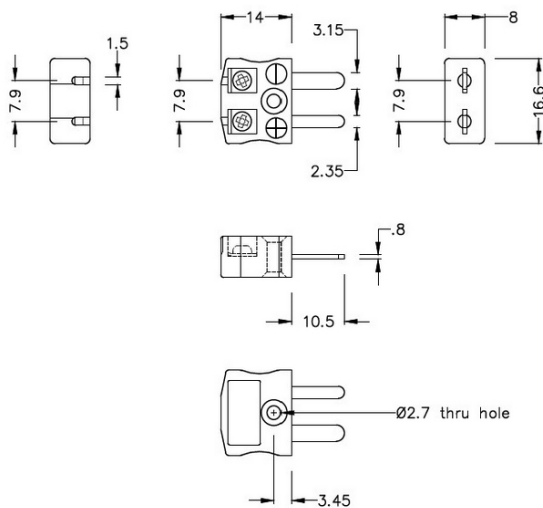

Miniature Quick Wire Thermocouple Connector Plug JM-R/S-MQ Type R/S JIS

Miniature in-line Plug - Quick Wire
(dimensions in mm)

Labfacility are the UK's leading manufacturer of Temperature Sensors, Thermocouple Connectors and associated Temperature Instrumentation and stockings of Thermocouple Cables. The Company has been trading since 1971 and is ISO9001 accredited.

Miniature Thermocouple Connecteur Quick Wire Plug JM-R/S-MQ Type R/S JIS

Connecteur miniature avec broches a bouchon plat. Connexion jab-in facile pour la résiliation rapide. Il suffit de pousser le fil et serrer la vis.

Spécifications**Specifications**

Product Code	XE-9202-001
General Description	Easy jab-in connection for rapid termination.
Thermocouple Type	R/S JIS
Connector Type	Quick Wire Plug
Connector Size	Miniature
Colour	Black
Max. Temperature	220°C
Pins	Flat Pins
+Positive Contact	Copper
-Negative Contact	Copper Alloy
Standards Met	BS EN 50212:1997. RoHS