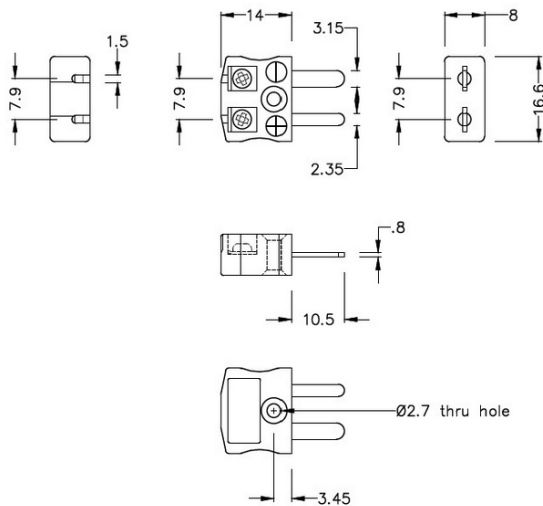

# Miniature Quick Wire Thermocouple Connector Plug JM-T-MQ Type T JIS

**Miniature in-line Plug - Quick Wire**  
(dimensions in mm)

Labfacility are the UK's leading manufacturer of Temperature Sensors, Thermocouple Connectors and associated Temperature Instrumentation and stockings of Thermocouple Cables. The Company has been trading since 1971 and is ISO9001 accredited.

**Miniature Thermocouple Connecteur Quick Wire Plug JM-T-MQ Type T JIS**

Connecteur miniature avec broches a bouchon plat. Connexion jab-in facile pour la résiliation rapide. Il suffit de pousser le fil et serrer la vis.

**Spécifications****Specifications**

<b>Product Code</b>	XE-9262-001
<b>General Description</b>	Easy jab-in connection for rapid termination.
<b>Thermocouple Type</b>	T JIS
<b>Connector Type</b>	Quick Wire Plug
<b>Connector Size</b>	Miniature
<b>Colour</b>	Brown
<b>Max. Temperature</b>	220°C
<b>Pins</b>	Flat Pins
<b>+Positive Contact</b>	Copper
<b>-Negative Contact</b>	Copper Nickel
<b>Standards Met</b>	BS EN 50212:1997. RoHS