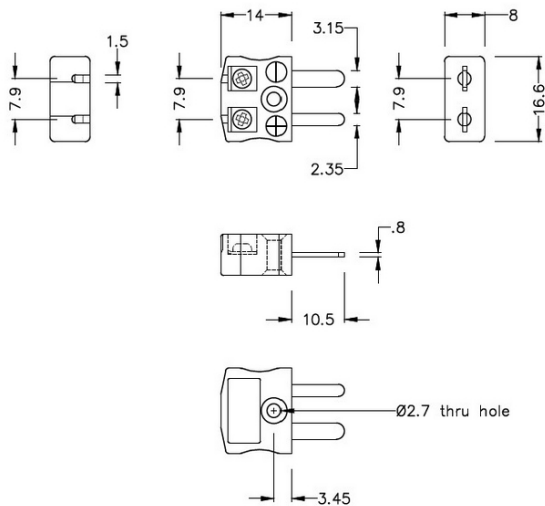

Miniature Quick Wire Thermocouple Connector Plug JM-T-MQ Type T JIS

Miniature in-line Plug - Quick Wire
(dimensions in mm)

Labfacility are the UK's leading manufacturer of Temperature Sensors, Thermocouple Connectors and associated Temperature Instrumentation and stockings of Thermocouple Cables. The Company has been trading since 1971 and is ISO9001 accredited.

Miniature Thermocouple Connecteur Quick Wire Plug JM-T-MQ Type T JIS

Connecteur miniature avec broches a bouchon plat. Connexion jab-in facile pour la résiliation rapide. Il suffit de pousser le fil et serrer la vis.

Spécifications**Specifications**

Product Code	XE-9262-001
General Description	Easy jab-in connection for rapid termination.
Thermocouple Type	T JIS
Connector Type	Quick Wire Plug
Connector Size	Miniature
Colour	Brown
Max. Temperature	220°C
Pins	Flat Pins
+Positive Contact	Copper
-Negative Contact	Copper Nickel
Standards Met	BS EN 50212:1997. RoHS