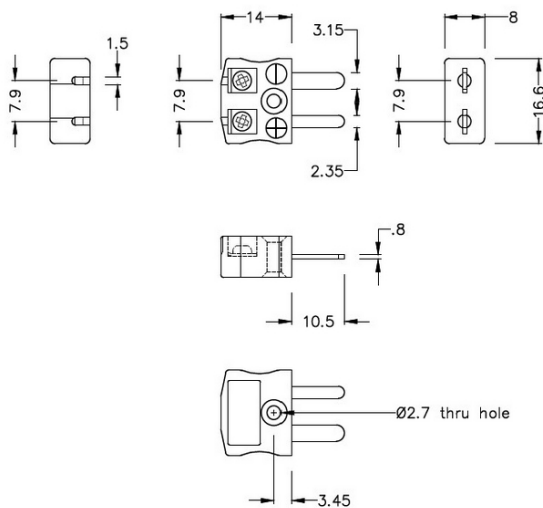

Miniature Quick Wire Thermocouple Connector Plug JM-T-MQ Type T JIS

Miniature in-line Plug - Quick Wire
(dimensions in mm)

Labfacility are the UK's leading manufacturer of Temperature Sensors, Thermocouple Connectors and associated Temperature Instrumentation and stockings of Thermocouple Cables. The Company has been trading since 1971 and is ISO9001 accredited.

Miniature Thermocouple Connecteur Quick Wire Plug JM-T-MQ Type T JIS

Connecteur miniature avec broches a bouchon plat. Connexion jab-in facile pour la résiliation rapide. Il suffit de pousser le fil et serrer la vis.

Spécifications**Specifications**

Product Code	XE-9262-001
General Description	Easy jab-in connection for rapid termination.
Thermocouple Type	T JIS
Connector Type	Quick Wire Plug
Connector Size	Miniature
Colour	Brown
Max. Temperature	220°C
Pins	Flat Pins
+Positive Contact	Copper
-Negative Contact	Copper Nickel
Standards Met	BS EN 50212:1997. RoHS