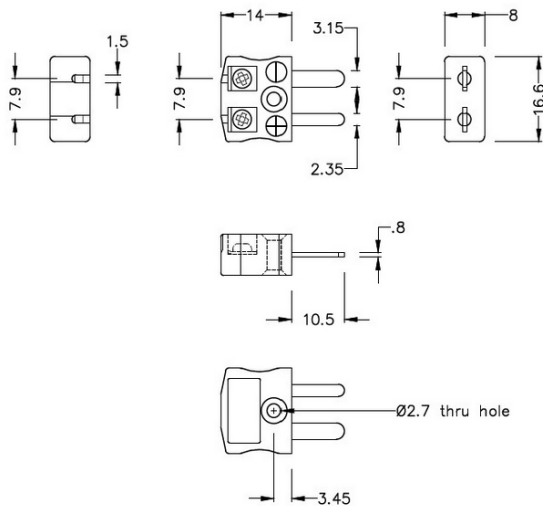

Miniature Quick Wire Thermocouple Connector Plug JM-T-MQ Type T JIS

Miniature in-line Plug - Quick Wire
(dimensions in mm)

Labfacility are the UK's leading manufacturer of Temperature Sensors, Thermocouple Connectors and associated Temperature Instrumentation and stockings of Thermocouple Cables. The Company has been trading since 1971 and is ISO9001 accredited.

Miniature Thermocouple Connecteur Quick Wire Plug JM-T-MQ Type T JIS

Connecteur miniature avec broches a bouchon plat. Connexion jab-in facile pour la résiliation rapide. Il suffit de pousser le fil et serrer la vis.

Spécifications**Specifications**

| | |
|----------------------------|---|
| Product Code | XE-9262-001 |
| General Description | Easy jab-in connection for rapid termination. |
| Thermocouple Type | T JIS |
| Connector Type | Quick Wire Plug |
| Connector Size | Miniature |
| Colour | Brown |
| Max. Temperature | 220°C |
| Pins | Flat Pins |
| +Positive Contact | Copper |
| -Negative Contact | Copper Nickel |
| Standards Met | BS EN 50212:1997. RoHS |