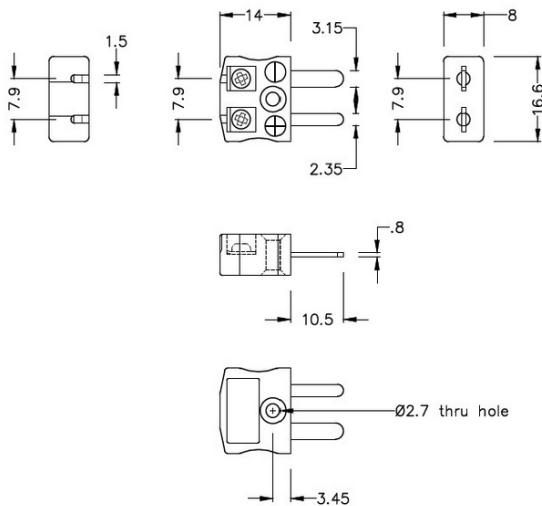

Miniature Quick Wire Thermocouple Connector Plug JM-J-MQ Type J JIS

Miniature in-line Plug - Quick Wire
(dimensions in mm)

Labfacility are the UK's leading manufacturer of Temperature Sensors, Thermocouple Connectors and associated Temperature Instrumentation and stockings of Thermocouple Cables. The Company has been trading since 1971 and is ISO9001 accredited.

Miniature Thermocouple Connecteur Quick Wire Plug JM-J-MQ Type J JIS

Connecteur miniature avec broches a bouchon plat. Connexion jab-in facile pour la résiliation rapide. Il suffit de pousser le fil et serrer la vis.

Spécifications**Specifications**

Product Code	XE-9182-001
General Description	Easy jab-in connection for rapid termination.
Thermocouple Type	J JIS
Connector Type	Quick Wire Plug
Connector Size	Miniature
Colour	Yellow
Max. Temperature	220°C
Pins	Flat Pins
+Positive Contact	Iron
-Negative Contact	Copper Nickel
Standards Met	BS EN 50212:1997. RoHS