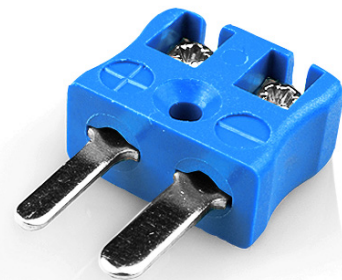

Miniature Quick Wire Thermocouple Connector Plug JM-K-MQ Type K JIS

Miniature in-line Plug - Quick Wire
(dimensions in mm)

Labfacility are the UK's leading manufacturer of Temperature Sensors, Thermocouple Connectors and associated Temperature Instrumentation and stockings of Thermocouple Cables. The Company has been trading since 1971 and is ISO9001 accredited.

Miniature Thermocouple Connecteur Quick Wire Plug JM-K-MQ Type K JIS

Connecteur miniature avec broches a bouchon plat. Connexion jab-in facile pour la résiliation rapide. Il suffit de pousser le fil et serrer la vis.

Spécifications**Specifications**

Product Code	XE-9162-001
General Description	Easy jab-in connection for rapid termination.
Thermocouple Type	K JIS
Connector Type	Quick Wire Plug
Connector Size	Miniature
Colour	Blue
Max. Temperature	220°C
Pins	Flat Pins
+Positive Contact	Nickel Chromium
-Negative Contact	Nickel Alloy
Standards Met	BS EN 50212:1997. RoHS