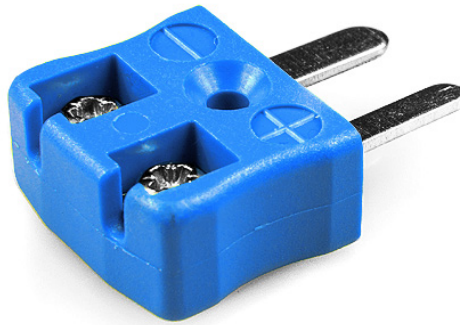

Miniature Quick Wire Thermocouple Connector Plug JM-K-MQ Type K JIS

Miniature in-line Plug - Quick Wire
(dimensions in mm)

Labfacility are the UK's leading manufacturer of Temperature Sensors, Thermocouple Connectors and associated Temperature Instrumentation and stockings of Thermocouple Cables. The Company has been trading since 1971 and is ISO9001 accredited.

Miniature Thermocouple Connecteur Quick Wire Plug JM-K-MQ Type K JIS

Connecteur miniature avec broches a bouchon plat. Connexion jab-in facile pour la résiliation rapide. Il suffit de pousser le fil et serrer la vis.

Spécifications**Specifications**

Product Code	XE-9162-001
General Description	Easy jab-in connection for rapid termination.
Thermocouple Type	K JIS
Connector Type	Quick Wire Plug
Connector Size	Miniature
Colour	Blue
Max. Temperature	220°C
Pins	Flat Pins
+Positive Contact	Nickel Chromium
-Negative Contact	Nickel Alloy
Standards Met	BS EN 50212:1997. RoHS