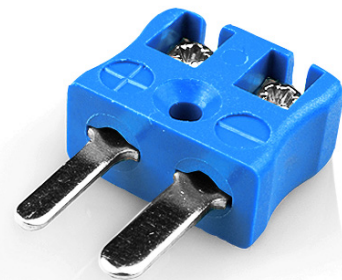

# Miniature Quick Wire Thermocouple Connector Plug JM-K-MQ Type K JIS

**Miniature in-line Plug - Quick Wire**  
(dimensions in mm)

Labfacility are the UK's leading manufacturer of Temperature Sensors, Thermocouple Connectors and associated Temperature Instrumentation and stockings of Thermocouple Cables. The Company has been trading since 1971 and is ISO9001 accredited.

**Miniature Thermocouple Connecteur Quick Wire Plug JM-K-MQ Type K JIS**

Connecteur miniature avec broches a bouchon plat. Connexion jab-in facile pour la résiliation rapide. Il suffit de pousser le fil et serrer la vis.

**Spécifications****Specifications**

<b>Product Code</b>	XE-9162-001
<b>General Description</b>	Easy jab-in connection for rapid termination.
<b>Thermocouple Type</b>	K JIS
<b>Connector Type</b>	Quick Wire Plug
<b>Connector Size</b>	Miniature
<b>Colour</b>	Blue
<b>Max. Temperature</b>	220°C
<b>Pins</b>	Flat Pins
<b>+Positive Contact</b>	Nickel Chromium
<b>-Negative Contact</b>	Nickel Alloy
<b>Standards Met</b>	BS EN 50212:1997. RoHS