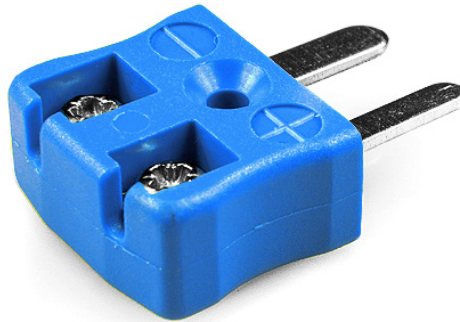

# Miniature Quick Wire Thermocouple Connector Plug JM-K-MQ Type K JIS

**Miniature in-line Plug - Quick Wire**  
(dimensions in mm)

Labfacility are the UK's leading manufacturer of Temperature Sensors, Thermocouple Connectors and associated Temperature Instrumentation and stockings of Thermocouple Cables. The Company has been trading since 1971 and is ISO9001 accredited.

**Miniature Thermocouple Connecteur Quick Wire Plug JM-K-MQ Type K JIS**

Connecteur miniature avec broches a bouchon plat. Connexion jab-in facile pour la résiliation rapide. Il suffit de pousser le fil et serrer la vis.

**Spécifications****Specifications**

<b>Product Code</b>	XE-9162-001
<b>General Description</b>	Easy jab-in connection for rapid termination.
<b>Thermocouple Type</b>	K JIS
<b>Connector Type</b>	Quick Wire Plug
<b>Connector Size</b>	Miniature
<b>Colour</b>	Blue
<b>Max. Temperature</b>	220°C
<b>Pins</b>	Flat Pins
<b>+Positive Contact</b>	Nickel Chromium
<b>-Negative Contact</b>	Nickel Alloy
<b>Standards Met</b>	BS EN 50212:1997. RoHS