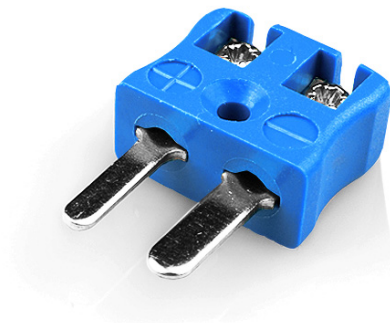

Miniature Quick Wire Thermocouple Connector Plug JM-K-MQ Type K JIS

Miniature in-line Plug - Quick Wire
(dimensions in mm)

Labfacility are the UK's leading manufacturer of Temperature Sensors, Thermocouple Connectors and associated Temperature Instrumentation and stockings of Thermocouple Cables. The Company has been trading since 1971 and is ISO9001 accredited.

Miniature Thermocouple Connecteur Quick Wire Plug JM-K-MQ Type K JIS

Connecteur miniature avec broches a bouchon plat. Connexion jab-in facile pour la résiliation rapide. Il suffit de pousser le fil et serrer la vis.

Spécifications**Specifications**

Product Code	XE-9162-001
General Description	Easy jab-in connection for rapid termination.
Thermocouple Type	K JIS
Connector Type	Quick Wire Plug
Connector Size	Miniature
Colour	Blue
Max. Temperature	220°C
Pins	Flat Pins
+Positive Contact	Nickel Chromium
-Negative Contact	Nickel Alloy
Standards Met	BS EN 50212:1997. RoHS