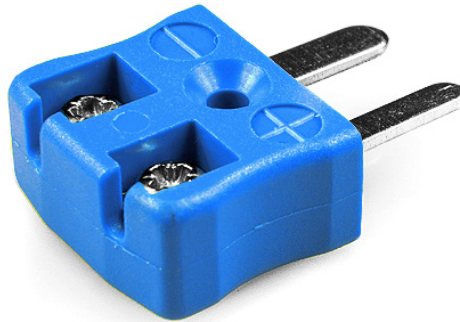

Miniature Quick Wire Thermocouple Connector Plug JM-K-MQ Type K JIS

Miniature in-line Plug - Quick Wire
(dimensions in mm)

Labfacility are the UK's leading manufacturer of Temperature Sensors, Thermocouple Connectors and associated Temperature Instrumentation and stockings of Thermocouple Cables. The Company has been trading since 1971 and is ISO9001 accredited.

Miniature Thermocouple Connecteur Quick Wire Plug JM-K-MQ Type K JIS

Connecteur miniature avec broches a bouchon plat. Connexion jab-in facile pour la résiliation rapide. Il suffit de pousser le fil et serrer la vis.

Spécifications**Specifications**

Product Code	XE-9162-001
General Description	Easy jab-in connection for rapid termination.
Thermocouple Type	K JIS
Connector Type	Quick Wire Plug
Connector Size	Miniature
Colour	Blue
Max. Temperature	220°C
Pins	Flat Pins
+Positive Contact	Nickel Chromium
-Negative Contact	Nickel Alloy
Standards Met	BS EN 50212:1997. RoHS