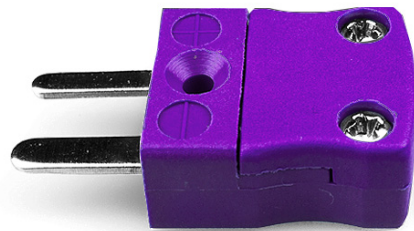

Miniature Thermocouple Connector Plug JM-E-M Type E JIS

Miniature in-line Plug
(dimensions in mm)

Labfacility are the UK's leading manufacturer of Temperature Sensors, Thermocouple Connectors and associated Temperature Instrumentation and stockings of Thermocouple Cables. The Company has been trading since 1971 and is ISO9001 accredited.

Miniature Thermocouple Connector Plug JM-E-M Type E JIS

Avec des broches plates pour convenir au type de thermocouple et idéales pour une utilisation générale, tous les contacts sont polarisés pour assurer une connexion correcte. Ces connecteurs accepteront le câble thermocouple jusqu'à 4 mm de diamètre.

Spécifications**Specifications**

| | |
|----------------------------|---|
| Product Code | XE-9230-001 |
| General Description | Ideal for general purpose use. Contacts are polarised to ensure correct connection. |
| Thermocouple Type | E JIS |
| Connector Type | Plug |
| Connector Size | Miniature |
| Colour | Violet |
| Max. Temperature | 220°C |
| Pins | Flat Pins |
| +Positive Contact | Nickel Chromium |
| -Negative Contact | Copper Nickel |
| Standards Met | BS EN 50212:1997. RoHS |