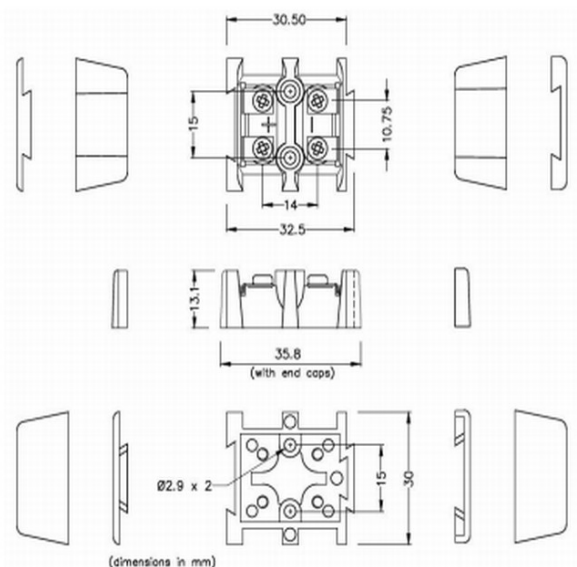

Barrier Terminal Block Thermocouple Connector AS-R/S-BTS Type R/S ANSI

Labfacility are the UK's leading manufacturer of Temperature Sensors, Thermocouple Connectors and associated Temperature Instrumentation and stockings of Thermocouple Cables. The Company has been trading since 1971 and is ISO9001 accredited.