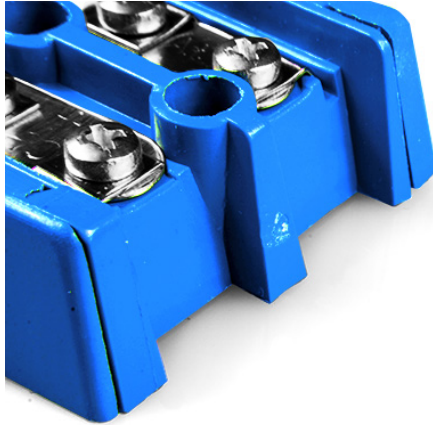

## Barrier Terminal Block Thermocouple Connector AS-T-BTS Type T ANSI

Labfacility are the UK's leading manufacturer of Temperature Sensors, Thermocouple Connectors and associated Temperature Instrumentation and stockings of Thermocouple Cables. The Company has been trading since 1971 and is ISO9001 accredited.

**Barrier Terminal Block Thermocouple Connecteur AS-T-BTS Type T ANSI**

Fourni en paires simples et imbriquées. Connexions dans le matériel thermocouple

**Spécifications****Specifications**

<b>Product Code</b>	XE-1952-001
<b>General Description</b>	Supplied in single, interlocking pairs. Connections in thermocouple material
<b>Thermocouple Type</b>	T ANSI
<b>Connector Type</b>	Barrier Terminal Blocks
<b>Colour</b>	Blue
<b>Dimensions</b>	See Schematic Drawing (Product Literature Tab)
<b>Max. Temperature</b>	220°C
<b>+Positive Contact</b>	Copper
<b>-Negative Contact</b>	Copper Nickel
<b>Standards Met</b>	BS EN 50212:1997. RoHS