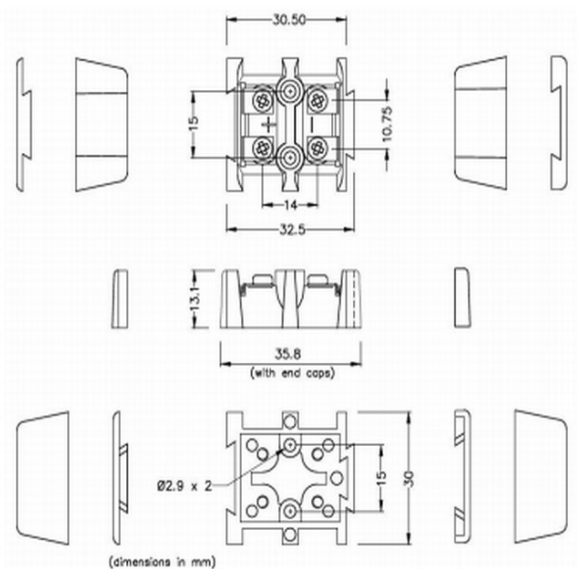

Barrier Terminal Block Thermocouple Connector AS-T-BTS Type T ANSI

Labfacility are the UK's leading manufacturer of Temperature Sensors, Thermocouple Connectors and associated Temperature Instrumentation and stockings of Thermocouple Cables. The Company has been trading since 1971 and is ISO9001 accredited.