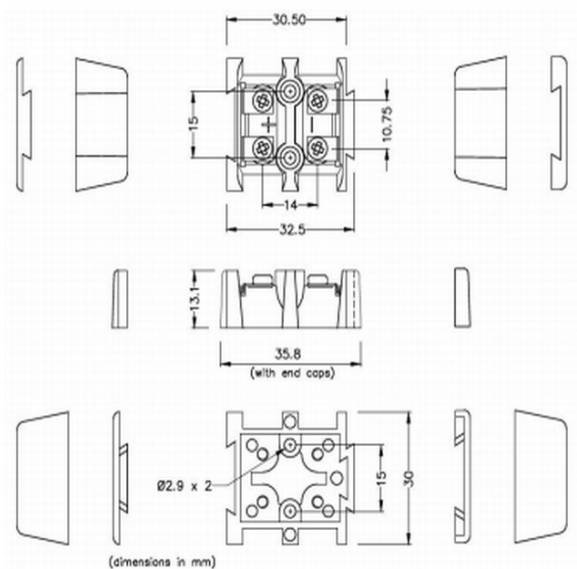

Barrier Terminal Block Thermocouple Connector AS-J-BTS Type J ANSI

Labfacility are the UK's leading manufacturer of Temperature Sensors, Thermocouple Connectors and associated Temperature Instrumentation and stockings of Thermocouple Cables. The Company has been trading since 1971 and is ISO9001 accredited.