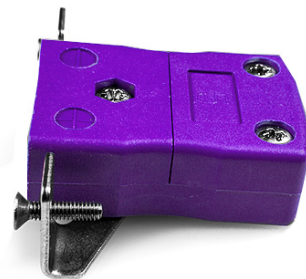

# Standard Panel Mount Thermocouple Connector avec Bracket en acier inoxydable AS-E-SSPF Type E ANSI

**Standard in-line Socket with stainless steel mounting bracket**  
(dimensions in mm)

Labfacility are the UK's leading manufacturer of Temperature Sensors, Thermocouple Connectors and associated Temperature Instrumentation and stockings of Thermocouple Cables. The Company has been trading since 1971 and is ISO9001 accredited.

**Standard Panel Mount Thermocouple Connector avec Bracket en acier inoxydable AS-E-SSPF Type E ANSI**

Destiné a etre utilisé dans des procédés plus industriels, mais peut etre utilisé dans toutes les applications souhaitées

**Spécifications****Specifications**

<b>Product Code</b>	XE-9118-001
<b>General Description</b>	Intended for use in more industrial processes but can be used in all applications as desired
<b>Thermocouple Type</b>	E ANSI
<b>Connector Type</b>	Socket with SS Bracket
<b>Connector Size</b>	Standard
<b>Colour</b>	Violet
<b>Max. Temperature</b>	220°C
<b>+Positive Contact</b>	Nickel Chromium
<b>-Negative Contact</b>	Copper Nickel
<b>Standards Met</b>	BS EN 50212:1997. RoHS