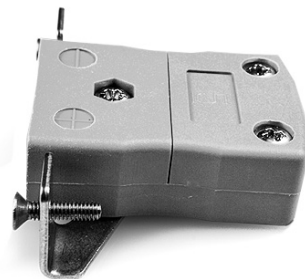

Standard Panel Mount Thermocouple Connector avec Bracket en acier inoxydable AS-B-SSPF Type B ANSI

Standard in-line Socket with stainless steel mounting bracket
(dimensions in mm)

Labfacility are the UK's leading manufacturer of Temperature Sensors, Thermocouple Connectors and associated Temperature Instrumentation and stockings of Thermocouple Cables. The Company has been trading since 1971 and is ISO9001 accredited.

Standard Panel Mount Thermocouple Connector avec Bracket en acier inoxydable AS-B-SSPF Type B ANSI

Destiné a etre utilisé dans des procédés plus industriels, mais peut etre utilisé dans toutes les applications souhaitées

Spécifications**Specifications**

Product Code	XE-9098-001
General Description	Intended for use in more industrial processes but can be used in all applications as desired
Thermocouple Type	B ANSI
Connector Type	Socket with SS Bracket
Connector Size	Standard
Colour	Grey
Max. Temperature	220°C
+Positive Contact	Copper
-Negative Contact	Copper
Standards Met	BS EN 50212:1997. RoHS