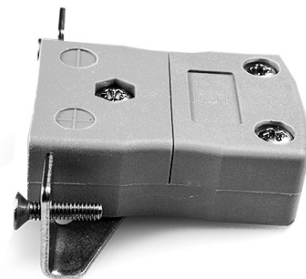

Standard Panel Mount Thermocouple Connector avec Bracket en acier inoxydable AS-B-SSPF Type B ANSI

Standard in-line Socket with stainless steel mounting bracket
(dimensions in mm)

Labfacility are the UK's leading manufacturer of Temperature Sensors, Thermocouple Connectors and associated Temperature Instrumentation and stockings of Thermocouple Cables. The Company has been trading since 1971 and is ISO9001 accredited.

Standard Panel Mount Thermocouple Connector avec Bracket en acier inoxydable AS-B-SSPF Type B ANSI

Destiné a etre utilisé dans des procédés plus industriels, mais peut etre utilisé dans toutes les applications souhaitées

Spécifications**Specifications**

Product Code	XE-9098-001
General Description	Intended for use in more industrial processes but can be used in all applications as desired
Thermocouple Type	B ANSI
Connector Type	Socket with SS Bracket
Connector Size	Standard
Colour	Grey
Max. Temperature	220°C
+Positive Contact	Copper
-Negative Contact	Copper
Standards Met	BS EN 50212:1997. RoHS