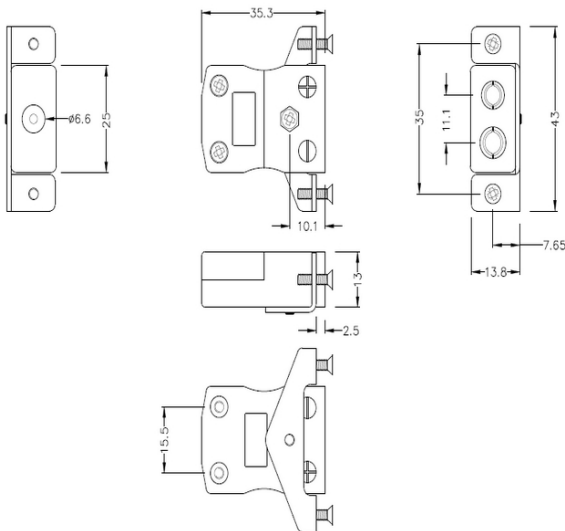

Standard Panel Mount Thermocouple Connector avec Stainless Steel Bracket AS-J-SSPF Type J ANSI

Standard in-line Socket with stainless steel mounting bracket
(dimensions in mm)

Labfacility are the UK's leading manufacturer of Temperature Sensors, Thermocouple Connectors and associated Temperature Instrumentation and stockings of Thermocouple Cables. The Company has been trading since 1971 and is ISO9001 accredited.

Standard Panel Mount Thermocouple Connector avec Stainless Steel Bracket AS-J-SSPF Type J ANSI

Destiné a etre utilisé dans des procédés plus industriels, mais peut etre utilisé dans toutes les applications souhaitées

Spécifications**Specifications**

| | |
|----------------------------|--|
| Product Code | XE-9138-001 |
| General Description | Intended for use in more industrial processes but can be used in all applications as desired |
| Thermocouple Type | J ANSI |
| Connector Type | Socket with SS Bracket |
| Connector Size | Standard |
| Colour | Black |
| Max. Temperature | 220°C |
| +Positive Contact | Iron |
| -Negative Contact | Copper Nickel |
| Standards Met | BS EN 50212:1997. RoHS |