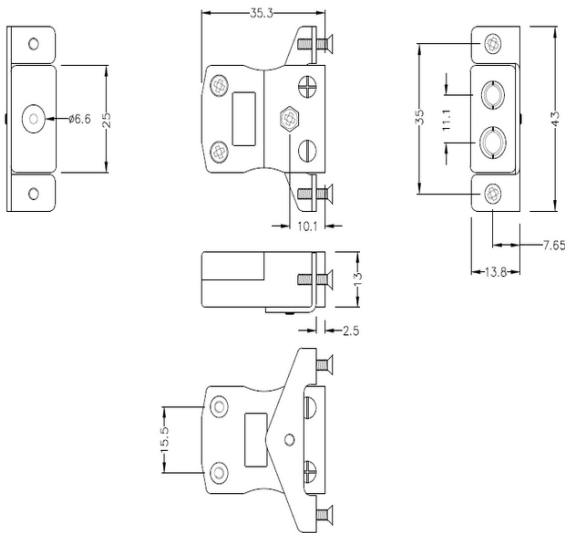

# Standard Panel Mount Thermocouple Connector avec Stainless Steel Bracket AS-K-SSPF Type K ANSI

**Standard in-line Socket with stainless steel mounting bracket**  
(dimensions in mm)

Labfacility are the UK's leading manufacturer of Temperature Sensors, Thermocouple Connectors and associated Temperature Instrumentation and stockings of Thermocouple Cables. The Company has been trading since 1971 and is ISO9001 accredited.

**Standard Panel Mount Thermocouple Connector avec Stainless Steel Bracket AS-K-SSPF Type K ANSI**

Destiné a etre utilisé dans des procédés plus industriels, mais peut etre utilisé dans toutes les applications souhaitées

**Spécifications****Specifications**

<b>Product Code</b>	XE-1438-001
<b>General Description</b>	Intended for use in more industrial processes but can be used in all applications as desired
<b>Thermocouple Type</b>	K ANSI
<b>Connector Type</b>	Socket with SS Bracket
<b>Connector Size</b>	Standard
<b>Colour</b>	Yellow
<b>Max. Temperature</b>	220°C
<b>+Positive Contact</b>	Nickel Chromium
<b>-Negative Contact</b>	Nickel Alloy
<b>Standards Met</b>	BS EN 50212:1997. RoHS