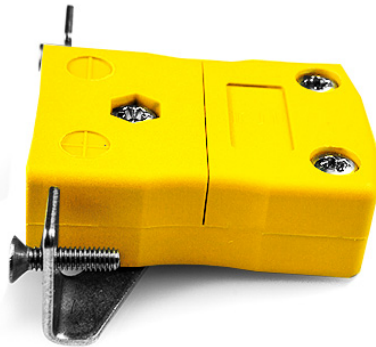

# Standard Panel Mount Thermocouple Connector avec Stainless Steel Bracket AS-K-SSPF Type K ANSI

**Standard in-line Socket with stainless steel mounting bracket**  
(dimensions in mm)

Labfacility are the UK's leading manufacturer of Temperature Sensors, Thermocouple Connectors and associated Temperature Instrumentation and stockings of Thermocouple Cables. The Company has been trading since 1971 and is ISO9001 accredited.

**Standard Panel Mount Thermocouple Connector avec Stainless Steel Bracket AS-K-SSPF Type K ANSI**

Destiné a etre utilisé dans des procédés plus industriels, mais peut etre utilisé dans toutes les applications souhaitées

**Spécifications****Specifications**

<b>Product Code</b>	XE-1438-001
<b>General Description</b>	Intended for use in more industrial processes but can be used in all applications as desired
<b>Thermocouple Type</b>	K ANSI
<b>Connector Type</b>	Socket with SS Bracket
<b>Connector Size</b>	Standard
<b>Colour</b>	Yellow
<b>Max. Temperature</b>	220°C
<b>+Positive Contact</b>	Nickel Chromium
<b>-Negative Contact</b>	Nickel Alloy
<b>Standards Met</b>	BS EN 50212:1997. RoHS