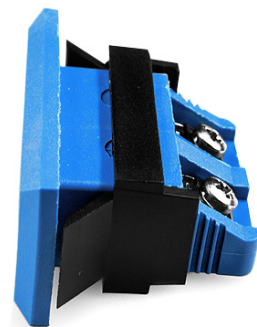

# Standard Rectangulaire Fascia Thermocouple Connecteur Socket AS-T-FF Type T ANSI

**Standard Fascia Socket (with nylon mounting clip)**  
(dimensions in mm)

Labfacility are the UK's leading manufacturer of Temperature Sensors, Thermocouple Connectors and associated Temperature Instrumentation and stockings of Thermocouple Cables. The Company has been trading since 1971 and is ISO9001 accredited.

**Standard Rectangular Thermocouple Connecteur Fascia Socket AS-T-FF Type T ANSI**

Clip en nylon pour une fixation simple et rapide sur le panneau. Toutes les prises de montage de carnage sont polarises au moyen de broches de taille ingale

**Spcifications****Specifications**

<b>Product Code</b>	XE-1527-001
<b>General Description</b>	Accepts standard round pin plug connector. Nylon clip for quick, simple fixing to panel
<b>Thermocouple Type</b>	T ANSI
<b>Connector Type</b>	Fascia Mounting Socket
<b>Connector Size</b>	Standard
<b>Colour</b>	Blue
<b>Max. Temperature</b>	120°C
<b>+Positive Contact</b>	Copper
<b>-Negative Contact</b>	Copper Nickel
<b>Standards Met</b>	BS EN 50212:1997. RoHS