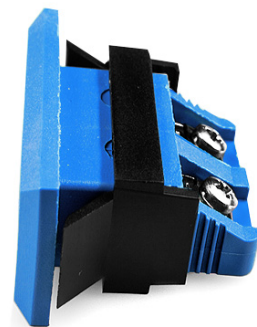

Standard Rectangulaire Fascia Thermocouple Connecteur Socket AS-T-FF Type T ANSI

Standard Fascia Socket (with nylon mounting clip)
(dimensions in mm)

Labfacility are the UK's leading manufacturer of Temperature Sensors, Thermocouple Connectors and associated Temperature Instrumentation and stockings of Thermocouple Cables. The Company has been trading since 1971 and is ISO9001 accredited.

Standard Rectangular Thermocouple Connecteur Fascia Socket AS-T-FF Type T ANSI

Clip en nylon pour une fixation simple et rapide sur le panneau. Toutes les prises de montage de carnage sont polarises au moyen de broches de taille ingale

Spcifications**Specifications**

Product Code	XE-1527-001
General Description	Accepts standard round pin plug connector. Nylon clip for quick, simple fixing to panel
Thermocouple Type	T ANSI
Connector Type	Fascia Mounting Socket
Connector Size	Standard
Colour	Blue
Max. Temperature	120°C
+Positive Contact	Copper
-Negative Contact	Copper Nickel
Standards Met	BS EN 50212:1997. RoHS