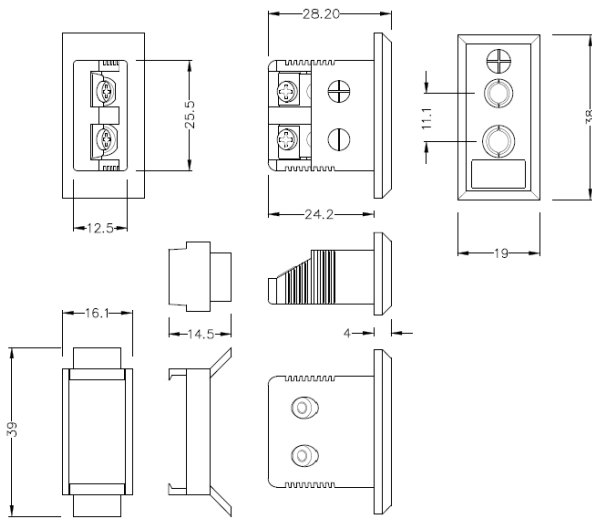

# Standard Rectangulaire Fascia Thermocouple Connecteur Socket AS-T-FF Type T ANSI

**Standard Fascia Socket (with nylon mounting clip)**  
(dimensions in mm)

Labfacility are the UK's leading manufacturer of Temperature Sensors, Thermocouple Connectors and associated Temperature Instrumentation and stockings of Thermocouple Cables. The Company has been trading since 1971 and is ISO9001 accredited.

**Standard Rectangular Thermocouple Connecteur Fascia Socket AS-T-FF Type T ANSI**

Clip en nylon pour une fixation simple et rapide sur le panneau. Toutes les prises de montage de carnage sont polarises au moyen de broches de taille ingale

**Spcifications****Specifications**

<b>Product Code</b>	XE-1527-001
<b>General Description</b>	Accepts standard round pin plug connector. Nylon clip for quick, simple fixing to panel
<b>Thermocouple Type</b>	T ANSI
<b>Connector Type</b>	Fascia Mounting Socket
<b>Connector Size</b>	Standard
<b>Colour</b>	Blue
<b>Max. Temperature</b>	120°C
<b>+Positive Contact</b>	Copper
<b>-Negative Contact</b>	Copper Nickel
<b>Standards Met</b>	BS EN 50212:1997. RoHS