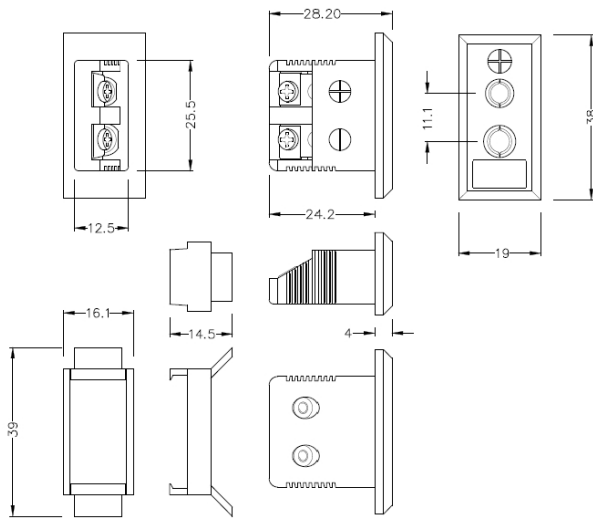

Standard Rectangulaire Fascia Thermocouple Connecteur Socket AS-T-FF Type T ANSI

Standard Fascia Socket (with nylon mounting clip)
(dimensions in mm)

Labfacility are the UK's leading manufacturer of Temperature Sensors, Thermocouple Connectors and associated Temperature Instrumentation and stockings of Thermocouple Cables. The Company has been trading since 1971 and is ISO9001 accredited.

Standard Rectangular Thermocouple Connecteur Fascia Socket AS-T-FF Type T ANSI

Clip en nylon pour une fixation simple et rapide sur le panneau. Toutes les prises de montage de carnage sont polarises au moyen de broches de taille ingale

Spcifications**Specifications**

Product Code	XE-1527-001
General Description	Accepts standard round pin plug connector. Nylon clip for quick, simple fixing to panel
Thermocouple Type	T ANSI
Connector Type	Fascia Mounting Socket
Connector Size	Standard
Colour	Blue
Max. Temperature	120°C
+Positive Contact	Copper
-Negative Contact	Copper Nickel
Standards Met	BS EN 50212:1997. RoHS