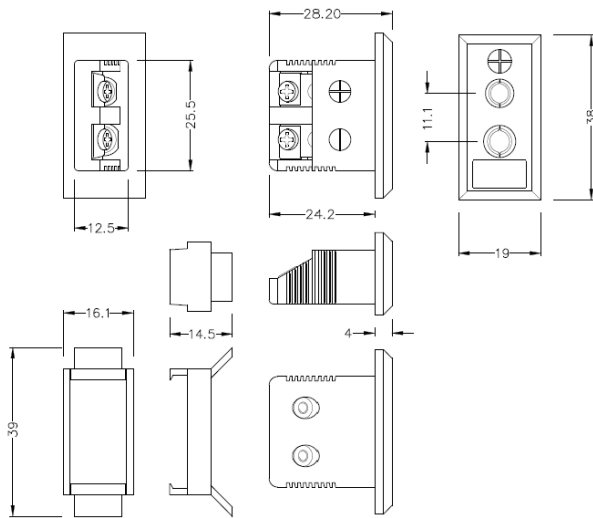

# Standard Rectangulaire Fascia Thermocouple Connecteur Socket AS-T-FF Type T ANSI

**Standard Fascia Socket (with nylon mounting clip)**  
(dimensions in mm)

Labfacility are the UK's leading manufacturer of Temperature Sensors, Thermocouple Connectors and associated Temperature Instrumentation and stockings of Thermocouple Cables. The Company has been trading since 1971 and is ISO9001 accredited.

**Standard Rectangular Thermocouple Connecteur Fascia Socket AS-T-FF Type T ANSI**

Clip en nylon pour une fixation simple et rapide sur le panneau. Toutes les prises de montage de carnage sont polarises au moyen de broches de taille ingale

**Spcifications****Specifications**

<b>Product Code</b>	XE-1527-001
<b>General Description</b>	Accepts standard round pin plug connector. Nylon clip for quick, simple fixing to panel
<b>Thermocouple Type</b>	T ANSI
<b>Connector Type</b>	Fascia Mounting Socket
<b>Connector Size</b>	Standard
<b>Colour</b>	Blue
<b>Max. Temperature</b>	120°C
<b>+Positive Contact</b>	Copper
<b>-Negative Contact</b>	Copper Nickel
<b>Standards Met</b>	BS EN 50212:1997. RoHS