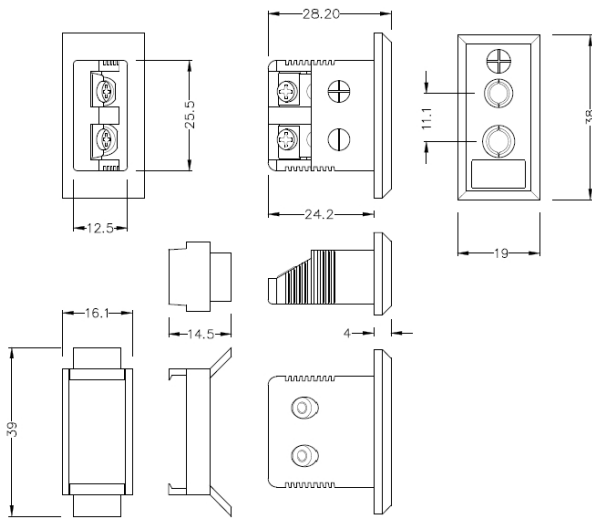

## Prise de connecteur thermocouple de fascia rectangulaire standard AS-J-FF Type J ANSI

**Standard Fascia Socket (with nylon mounting clip)**  
(dimensions in mm)

Labfacility are the UK's leading manufacturer of Temperature Sensors, Thermocouple Connectors and associated Temperature Instrumentation and stockings of Thermocouple Cables. The Company has been trading since 1971 and is ISO9001 accredited.

**Connecteur de thermocouple rectangulaire standard Prise de fascia AS-J-FF Type J ANSI**

Clip en nylon pour une fixation simple et rapide sur le panneau. Toutes les prises de montage de carnage sont polarises au moyen de broches de taille ingale

**Spcifications****Specifications**

<b>Product Code</b>	XE-9137-001
<b>General Description</b>	Accepts standard round pin plug connector. Nylon clip for quick, simple fixing to panel
<b>Thermocouple Type</b>	J IEC
<b>Connector Type</b>	Fascia Mounting Socket
<b>Connector Size</b>	Standard
<b>Colour</b>	Black
<b>Max. Temperature</b>	120°C
<b>+Positive Contact</b>	Iron
<b>-Negative Contact</b>	Copper Nickel
<b>Standards Met</b>	BS EN 50212:1997. RoHS