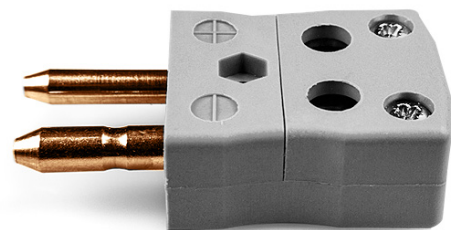

Standard Quick Wire Thermocouple Connector Plug AS-B-MQ Type B ANSI

Standard in-line Plug - Quick Wire
(dimensions in mm)

Labfacility are the UK's leading manufacturer of Temperature Sensors, Thermocouple Connectors and associated Temperature Instrumentation and stockings of Thermocouple Cables. The Company has been trading since 1971 and is ISO9001 accredited.

Standard Quick Wire Thermocouple Connector Plug AS-B-MQ Type B ANSI

Connexion facile 'jab-in' pour la terminaison rapide, il suffit de pousser le fil et serrer la vis. Les contacts sont polarisés pour éviter une connexion incorrecte

Spécifications**Specifications**

Product Code	XE-9101-001
General Description	Easy 'jab-in' connection for rapid termination, contacts are polarised to prevent incorrect connection.
Thermocouple Type	B ANSI
Connector Type	Quick Wire Plug
Connector Size	Standard
Colour	Grey
Max. Temperature	220°C
+Positive Contact	Copper
-Negative Contact	Copper
Standards Met	BS EN 50212:1997. RoHS