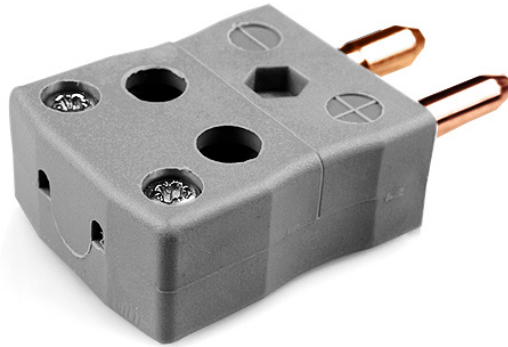

Standard Quick Wire Thermocouple Connector Plug AS-B-MQ Type B ANSI

Standard in-line Plug - Quick Wire
(dimensions in mm)

Labfacility are the UK's leading manufacturer of Temperature Sensors, Thermocouple Connectors and associated Temperature Instrumentation and stockings of Thermocouple Cables. The Company has been trading since 1971 and is ISO9001 accredited.

Standard Quick Wire Thermocouple Connector Plug AS-B-MQ Type B ANSI

Connexion facile 'jab-in' pour la terminaison rapide, il suffit de pousser le fil et serrer la vis. Les contacts sont polarisés pour éviter une connexion incorrecte

Spécifications**Specifications**

Product Code	XE-9101-001
General Description	Easy 'jab-in' connection for rapid termination, contacts are polarised to prevent incorrect connection.
Thermocouple Type	B ANSI
Connector Type	Quick Wire Plug
Connector Size	Standard
Colour	Grey
Max. Temperature	220°C
+Positive Contact	Copper
-Negative Contact	Copper
Standards Met	BS EN 50212:1997. RoHS