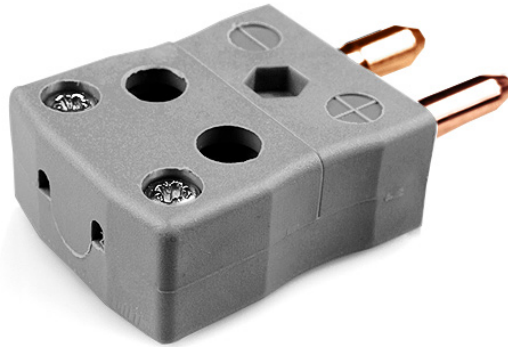

## Standard Quick Wire Thermocouple Connector Plug AS-B-MQ Type B ANSI

**Standard in-line Plug - Quick Wire**  
(dimensions in mm)

Labfacility are the UK's leading manufacturer of Temperature Sensors, Thermocouple Connectors and associated Temperature Instrumentation and stockings of Thermocouple Cables. The Company has been trading since 1971 and is ISO9001 accredited.

**Standard Quick Wire Thermocouple Connector Plug AS-B-MQ Type B ANSI**

Connexion facile 'jab-in' pour la terminaison rapide, il suffit de pousser le fil et serrer la vis. Les contacts sont polarisés pour éviter une connexion incorrecte

**Spécifications****Specifications**

<b>Product Code</b>	XE-9101-001
<b>General Description</b>	Easy 'jab-in' connection for rapid termination, contacts are polarised to prevent incorrect connection.
<b>Thermocouple Type</b>	B ANSI
<b>Connector Type</b>	Quick Wire Plug
<b>Connector Size</b>	Standard
<b>Colour</b>	Grey
<b>Max. Temperature</b>	220°C
<b>+Positive Contact</b>	Copper
<b>-Negative Contact</b>	Copper
<b>Standards Met</b>	BS EN 50212:1997. RoHS