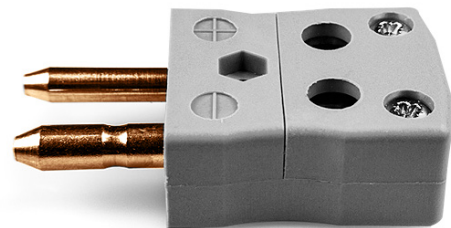

## Standard Quick Wire Thermocouple Connector Plug AS-B-MQ Type B ANSI

**Standard in-line Plug - Quick Wire**  
(dimensions in mm)

Labfacility are the UK's leading manufacturer of Temperature Sensors, Thermocouple Connectors and associated Temperature Instrumentation and stockings of Thermocouple Cables. The Company has been trading since 1971 and is ISO9001 accredited.

**Standard Quick Wire Thermocouple Connector Plug AS-B-MQ Type B ANSI**

Connexion facile 'jab-in' pour la terminaison rapide, il suffit de pousser le fil et serrer la vis. Les contacts sont polarisés pour éviter une connexion incorrecte

**Spécifications****Specifications**

<b>Product Code</b>	XE-9101-001
<b>General Description</b>	Easy 'jab-in' connection for rapid termination, contacts are polarised to prevent incorrect connection.
<b>Thermocouple Type</b>	B ANSI
<b>Connector Type</b>	Quick Wire Plug
<b>Connector Size</b>	Standard
<b>Colour</b>	Grey
<b>Max. Temperature</b>	220°C
<b>+Positive Contact</b>	Copper
<b>-Negative Contact</b>	Copper
<b>Standards Met</b>	BS EN 50212:1997. RoHS