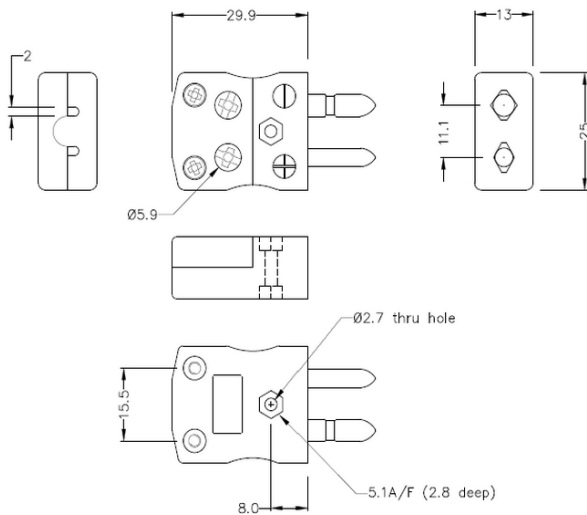

Standard Quick Wire Thermocouple Connector Plug AS-B-MQ Type B ANSI

Standard in-line Plug - Quick Wire
(dimensions in mm)

Labfacility are the UK's leading manufacturer of Temperature Sensors, Thermocouple Connectors and associated Temperature Instrumentation and stockings of Thermocouple Cables. The Company has been trading since 1971 and is ISO9001 accredited.

Standard Quick Wire Thermocouple Connector Plug AS-B-MQ Type B ANSI

Connexion facile 'jab-in' pour la terminaison rapide, il suffit de pousser le fil et serrer la vis. Les contacts sont polarisés pour éviter une connexion incorrecte

Spécifications**Specifications**

Product Code	XE-9101-001
General Description	Easy 'jab-in' connection for rapid termination, contacts are polarised to prevent incorrect connection.
Thermocouple Type	B ANSI
Connector Type	Quick Wire Plug
Connector Size	Standard
Colour	Grey
Max. Temperature	220°C
+Positive Contact	Copper
-Negative Contact	Copper
Standards Met	BS EN 50212:1997. RoHS