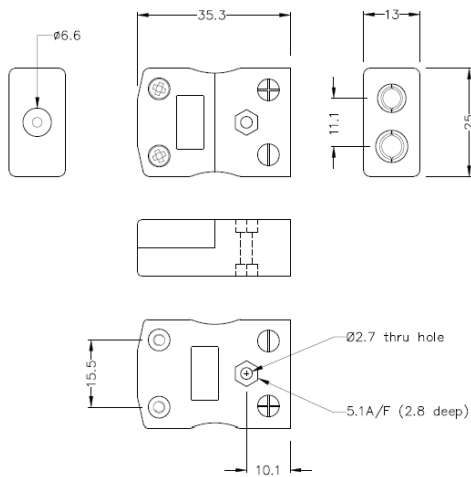

Connecteur de thermocouple standard en ligne AS-K-F Type K ANSI

Standard in-line Socket
(dimensions in mm)

Labfacility are the UK's leading manufacturer of Temperature Sensors, Thermocouple Connectors and associated Temperature Instrumentation and stockings of Thermocouple Cables. The Company has been trading since 1971 and is ISO9001 accredited.

Connecteur de thermocouple standard en ligne AS-K-F Type K ANSI

Accepte les broches de prise rondes standard, adaptes aux applications industrielles

Spifications**Specifications**

| | |
|----------------------------|---|
| Product Code | XE-1432-001 |
| General Description | Accepts standard round plug pins, contacts are polarised to prevent incorrect connection. |
| Thermocouple Type | K ANSI |
| Connector Type | Socket |
| Connector Size | Standard |
| Colour | Yellow |
| Max. Temperature | 220°C |
| +Positive Contact | Nickel Chromium |
| -Negative Contact | Nickel Alloy |
| Standards Met | BS EN 50212:1997. RoHS |