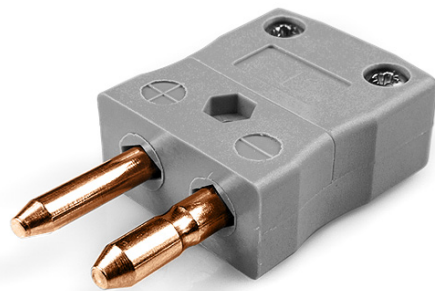

# Plug standard thermocouple connecteur AS-B-M Type B ANSI

**Standard in-line Plug**  
(dimensions in mm)

Labfacility are the UK's leading manufacturer of Temperature Sensors, Thermocouple Connectors and associated Temperature Instrumentation and stockings of Thermocouple Cables. The Company has been trading since 1971 and is ISO9001 accredited.

**Plug standard thermocouple connecteur AS-B-M Type B ANSI**

Les contacts sont faits a partir de véritables alliages Thermocouple. Convient aux applications industrielles

**Spécifications****Specifications**

<b>Product Code</b>	XE-9090-001
<b>General Description</b>	Contacts are polarised to prevent incorrect connection
<b>Thermocouple Type</b>	B ANSI
<b>Connector Type</b>	Plug
<b>Connector Size</b>	Standard
<b>Colour</b>	Grey
<b>Min. Temperature</b>	220°C
<b>Pins</b>	Solid Round Pins
<b>+Positive Contact</b>	Copper
<b>-Negative Contact</b>	Copper
<b>Standards Met</b>	BS EN 50212:1997. RoHS