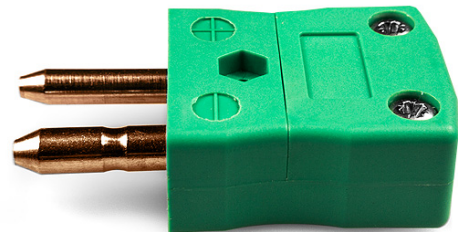

Plug standard thermocouple connecteur AS-R/S-M Type R/S ANSI

Standard in-line Plug
(dimensions in mm)

Labfacility are the UK's leading manufacturer of Temperature Sensors, Thermocouple Connectors and associated Temperature Instrumentation and stockings of Thermocouple Cables. The Company has been trading since 1971 and is ISO9001 accredited.

Plug standard thermocouple connecteur AS-R/S-M Type R/S ANSI

Les contacts sont faits a partir de véritables alliages Thermocouple. Convient aux applications industrielles

Spécifications**Specifications**

Product Code	XE-1610-001
General Description	Contacts are polarised to prevent incorrect connection
Thermocouple Type	R/S ANSI
Connector Type	Plug
Connector Size	Standard
Colour	Green
Max. Temperature	220°C
Pins	Solid Round Pins
+Positive Contact	Copper
-Negative Contact	Copper Alloy
Standards Met	BS EN 50212:1997. RoHS