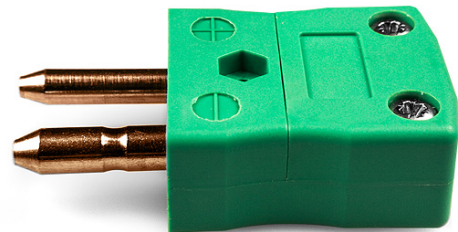

Plug standard thermocouple connecteur AS-R/S-M Type R/S ANSI

Standard in-line Plug
(dimensions in mm)

Labfacility are the UK's leading manufacturer of Temperature Sensors, Thermocouple Connectors and associated Temperature Instrumentation and stockings of Thermocouple Cables. The Company has been trading since 1971 and is ISO9001 accredited.

Plug standard thermocouple connecteur AS-R/S-M Type R/S ANSI

Les contacts sont faits a partir de véritables alliages Thermocouple. Convient aux applications industrielles

Spécifications**Specifications**

| | |
|----------------------------|--|
| Product Code | XE-1610-001 |
| General Description | Contacts are polarised to prevent incorrect connection |
| Thermocouple Type | R/S ANSI |
| Connector Type | Plug |
| Connector Size | Standard |
| Colour | Green |
| Max. Temperature | 220°C |
| Pins | Solid Round Pins |
| +Positive Contact | Copper |
| -Negative Contact | Copper Alloy |
| Standards Met | BS EN 50212:1997. RoHS |