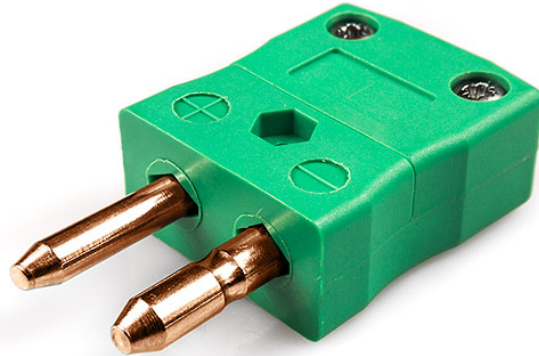

Plug standard thermocouple connecteur AS-R/S-M Type R/S ANSI

Standard in-line Plug
(dimensions in mm)

Labfacility are the UK's leading manufacturer of Temperature Sensors, Thermocouple Connectors and associated Temperature Instrumentation and stockings of Thermocouple Cables. The Company has been trading since 1971 and is ISO9001 accredited.

Plug standard thermocouple connecteur AS-R/S-M Type R/S ANSI

Les contacts sont faits a partir de véritables alliages Thermocouple. Convient aux applications industrielles

Spécifications**Specifications**

Product Code	XE-1610-001
General Description	Contacts are polarised to prevent incorrect connection
Thermocouple Type	R/S ANSI
Connector Type	Plug
Connector Size	Standard
Colour	Green
Max. Temperature	220°C
Pins	Solid Round Pins
+Positive Contact	Copper
-Negative Contact	Copper Alloy
Standards Met	BS EN 50212:1997. RoHS