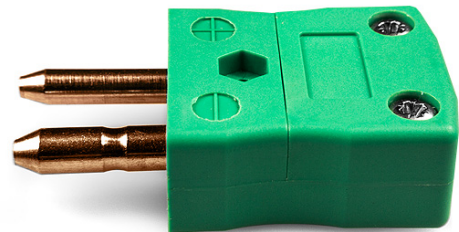

## Plug standard thermocouple connecteur AS-R/S-M Type R/S ANSI

**Standard in-line Plug**  
(dimensions in mm)

Labfacility are the UK's leading manufacturer of Temperature Sensors, Thermocouple Connectors and associated Temperature Instrumentation and stockings of Thermocouple Cables. The Company has been trading since 1971 and is ISO9001 accredited.

**Plug standard thermocouple connecteur AS-R/S-M Type R/S ANSI**

Les contacts sont faits a partir de véritables alliages Thermocouple. Convient aux applications industrielles

**Spécifications****Specifications**

<b>Product Code</b>	XE-1610-001
<b>General Description</b>	Contacts are polarised to prevent incorrect connection
<b>Thermocouple Type</b>	R/S ANSI
<b>Connector Type</b>	Plug
<b>Connector Size</b>	Standard
<b>Colour</b>	Green
<b>Max. Temperature</b>	220°C
<b>Pins</b>	Solid Round Pins
<b>+Positive Contact</b>	Copper
<b>-Negative Contact</b>	Copper Alloy
<b>Standards Met</b>	BS EN 50212:1997. RoHS