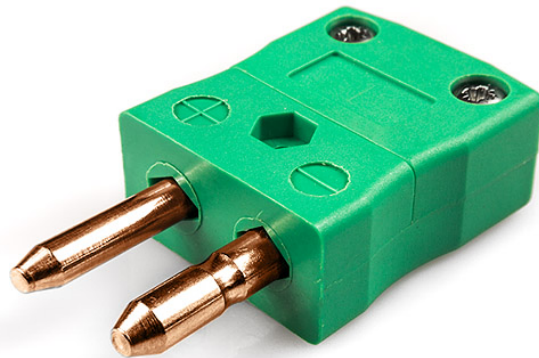

## Plug standard thermocouple connecteur AS-R/S-M Type R/S ANSI

**Standard in-line Plug**  
(dimensions in mm)

Labfacility are the UK's leading manufacturer of Temperature Sensors, Thermocouple Connectors and associated Temperature Instrumentation and stockings of Thermocouple Cables. The Company has been trading since 1971 and is ISO9001 accredited.

**Plug standard thermocouple connecteur AS-R/S-M Type R/S ANSI**

Les contacts sont faits a partir de véritables alliages Thermocouple. Convient aux applications industrielles

**Spécifications****Specifications**

<b>Product Code</b>	XE-1610-001
<b>General Description</b>	Contacts are polarised to prevent incorrect connection
<b>Thermocouple Type</b>	R/S ANSI
<b>Connector Type</b>	Plug
<b>Connector Size</b>	Standard
<b>Colour</b>	Green
<b>Max. Temperature</b>	220°C
<b>Pins</b>	Solid Round Pins
<b>+Positive Contact</b>	Copper
<b>-Negative Contact</b>	Copper Alloy
<b>Standards Met</b>	BS EN 50212:1997. RoHS