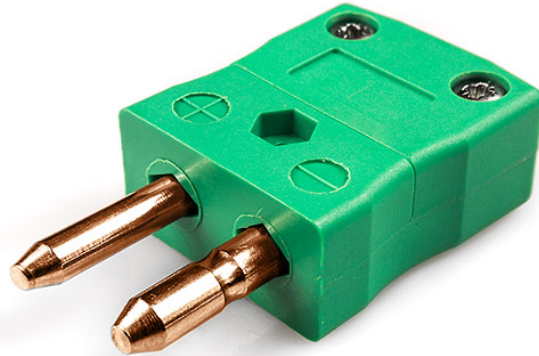

Plug standard thermocouple connecteur AS-R/S-M Type R/S ANSI

Standard in-line Plug
(dimensions in mm)

Labfacility are the UK's leading manufacturer of Temperature Sensors, Thermocouple Connectors and associated Temperature Instrumentation and stockings of Thermocouple Cables. The Company has been trading since 1971 and is ISO9001 accredited.

Plug standard thermocouple connecteur AS-R/S-M Type R/S ANSI

Les contacts sont faits a partir de véritables alliages Thermocouple. Convient aux applications industrielles

Spécifications**Specifications**

| | |
|----------------------------|--|
| Product Code | XE-1610-001 |
| General Description | Contacts are polarised to prevent incorrect connection |
| Thermocouple Type | R/S ANSI |
| Connector Type | Plug |
| Connector Size | Standard |
| Colour | Green |
| Max. Temperature | 220°C |
| Pins | Solid Round Pins |
| +Positive Contact | Copper |
| -Negative Contact | Copper Alloy |
| Standards Met | BS EN 50212:1997. RoHS |