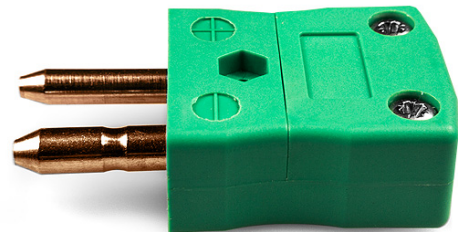

## Plug standard thermocouple connecteur AS-R/S-M Type R/S ANSI

**Standard in-line Plug**  
(dimensions in mm)

Labfacility are the UK's leading manufacturer of Temperature Sensors, Thermocouple Connectors and associated Temperature Instrumentation and stockings of Thermocouple Cables. The Company has been trading since 1971 and is ISO9001 accredited.

**Plug standard thermocouple connecteur AS-R/S-M Type R/S ANSI**

Les contacts sont faits a partir de véritables alliages Thermocouple. Convient aux applications industrielles

**Spécifications****Specifications**

<b>Product Code</b>	XE-1610-001
<b>General Description</b>	Contacts are polarised to prevent incorrect connection
<b>Thermocouple Type</b>	R/S ANSI
<b>Connector Type</b>	Plug
<b>Connector Size</b>	Standard
<b>Colour</b>	Green
<b>Max. Temperature</b>	220°C
<b>Pins</b>	Solid Round Pins
<b>+Positive Contact</b>	Copper
<b>-Negative Contact</b>	Copper Alloy
<b>Standards Met</b>	BS EN 50212:1997. RoHS