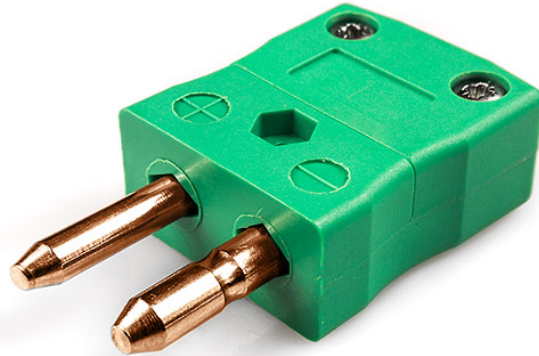

## Plug standard thermocouple connecteur AS-R/S-M Type R/S ANSI

**Standard in-line Plug**  
(dimensions in mm)

Labfacility are the UK's leading manufacturer of Temperature Sensors, Thermocouple Connectors and associated Temperature Instrumentation and stockings of Thermocouple Cables. The Company has been trading since 1971 and is ISO9001 accredited.

**Plug standard thermocouple connecteur AS-R/S-M Type R/S ANSI**

Les contacts sont faits a partir de véritables alliages Thermocouple. Convient aux applications industrielles

**Spécifications****Specifications**

<b>Product Code</b>	XE-1610-001
<b>General Description</b>	Contacts are polarised to prevent incorrect connection
<b>Thermocouple Type</b>	R/S ANSI
<b>Connector Type</b>	Plug
<b>Connector Size</b>	Standard
<b>Colour</b>	Green
<b>Max. Temperature</b>	220°C
<b>Pins</b>	Solid Round Pins
<b>+Positive Contact</b>	Copper
<b>-Negative Contact</b>	Copper Alloy
<b>Standards Met</b>	BS EN 50212:1997. RoHS