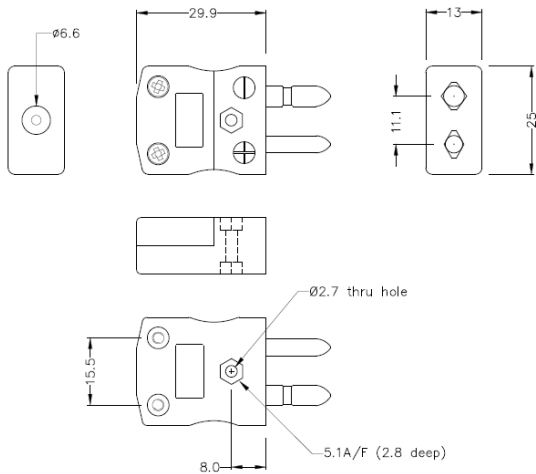

## Plug standard thermocouple connecteur AS-R/S-M Type R/S ANSI

**Standard in-line Plug**  
(dimensions in mm)

Labfacility are the UK's leading manufacturer of Temperature Sensors, Thermocouple Connectors and associated Temperature Instrumentation and stockings of Thermocouple Cables. The Company has been trading since 1971 and is ISO9001 accredited.

**Plug standard thermocouple connecteur AS-R/S-M Type R/S ANSI**

Les contacts sont faits a partir de véritables alliages Thermocouple. Convient aux applications industrielles

**Spécifications****Specifications**

<b>Product Code</b>	XE-1610-001
<b>General Description</b>	Contacts are polarised to prevent incorrect connection
<b>Thermocouple Type</b>	R/S ANSI
<b>Connector Type</b>	Plug
<b>Connector Size</b>	Standard
<b>Colour</b>	Green
<b>Max. Temperature</b>	220°C
<b>Pins</b>	Solid Round Pins
<b>+Positive Contact</b>	Copper
<b>-Negative Contact</b>	Copper Alloy
<b>Standards Met</b>	BS EN 50212:1997. RoHS