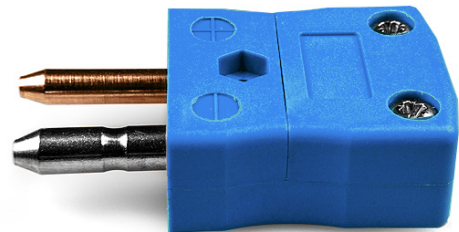

# Plug standard thermocouple connecteur AS-T-M Type T ANSI

**Standard in-line Plug**  
(dimensions in mm)

Labfacility are the UK's leading manufacturer of Temperature Sensors, Thermocouple Connectors and associated Temperature Instrumentation and stockings of Thermocouple Cables. The Company has been trading since 1971 and is ISO9001 accredited.

**Plug standard thermocouple connecteur AS-T-M Type T ANSI**

Les contacts sont faits a partir de véritables alliages Thermocouple. Convient aux applications industrielles

**Spécifications****Specifications**

<b>Product Code</b>	XE-1520-001
<b>General Description</b>	Contacts are polarised to prevent incorrect connection
<b>Thermocouple Type</b>	T ANSI
<b>Connector Type</b>	Plug
<b>Connector Size</b>	Standard
<b>Colour</b>	Blue
<b>Max. Temperature</b>	220°C
<b>Pins</b>	Solid Round Pins
<b>+Positive Contact</b>	Copper
<b>-Negative Contact</b>	Copper Nickel
<b>Standards Met</b>	BS EN 50212:1997. RoHS