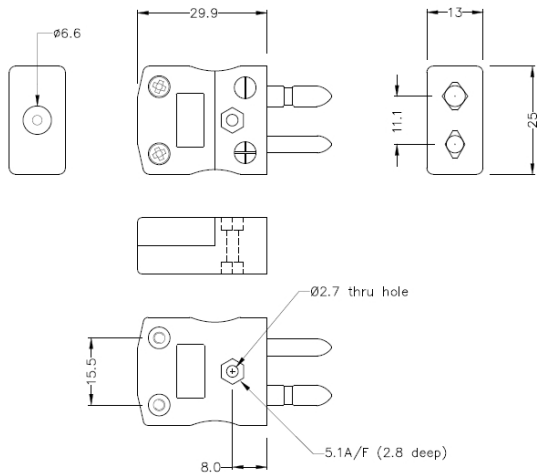

# Plug standard thermocouple connecteur AS-T-M Type T ANSI

**Standard in-line Plug**  
(dimensions in mm)

Labfacility are the UK's leading manufacturer of Temperature Sensors, Thermocouple Connectors and associated Temperature Instrumentation and stockings of Thermocouple Cables. The Company has been trading since 1971 and is ISO9001 accredited.

<b>Product Code</b>	XE-1520-001
<b>General Description</b>	Contacts are polarised to prevent incorrect connection
<b>Thermocouple Type</b>	T ANSI
<b>Connector Type</b>	Plug
<b>Connector Size</b>	Standard
<b>Colour</b>	Blue
<b>Max. Temperature</b>	220°C
<b>Pins</b>	Solid Round Pins
<b>+Positive Contact</b>	Copper
<b>-Negative Contact</b>	Copper Nickel
<b>Standards Met</b>	BS EN 50212:1997. RoHS