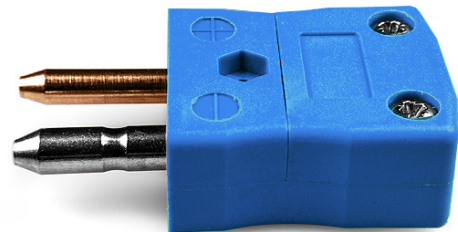

# Plug standard thermocouple connecteur AS-T-M Type T ANSI

**Standard in-line Plug**  
(dimensions in mm)

Labfacility are the UK's leading manufacturer of Temperature Sensors, Thermocouple Connectors and associated Temperature Instrumentation and stockings of Thermocouple Cables. The Company has been trading since 1971 and is ISO9001 accredited.

**Plug standard thermocouple connecteur AS-T-M Type T ANSI**

Les contacts sont faits a partir de véritables alliages Thermocouple. Convient aux applications industrielles

**Spécifications****Specifications**

<b>Product Code</b>	XE-1520-001
<b>General Description</b>	Contacts are polarised to prevent incorrect connection
<b>Thermocouple Type</b>	T ANSI
<b>Connector Type</b>	Plug
<b>Connector Size</b>	Standard
<b>Colour</b>	Blue
<b>Max. Temperature</b>	220°C
<b>Pins</b>	Solid Round Pins
<b>+Positive Contact</b>	Copper
<b>-Negative Contact</b>	Copper Nickel
<b>Standards Met</b>	BS EN 50212:1997. RoHS