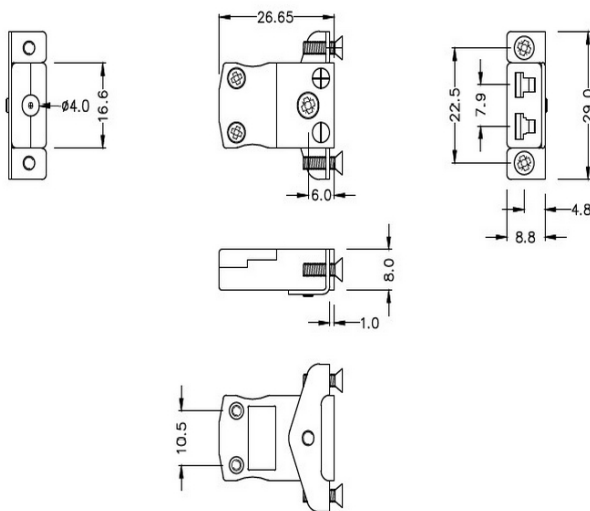

Miniature Panel Mount Thermocouple Connector avec Stainless Steel Bracket AM-B-SSPF Type B ANSI

Miniature in-line Socket with stainless steel mounting bracket
(dimensions in mm)

Labfacility are the UK's leading manufacturer of Temperature Sensors, Thermocouple Connectors and associated Temperature Instrumentation and stockings of Thermocouple Cables. The Company has been trading since 1971 and is ISO9001 accredited.

Miniature Panel Mount Thermocouple Connector avec Stainless Steel Bracket AM-B-SSPF Type B ANSI

Support en acier inoxydable simplement monté sur connecteur. Terminaux entièrement fermés avec joint de câble

Spécifications**Specifications**

Product Code	XE-9008-001
General Description	Fully enclosed terminals with cable port seal
Thermocouple Type	B ANSI
Connector Type	Socket with SS Bracket
Connector Size	Miniature
Colour	Grey
Max. Temperature	220°C
+Positive Contact	Copper
-Negative Contact	Copper
Standards Met	BS EN 50212:1997. RoHS