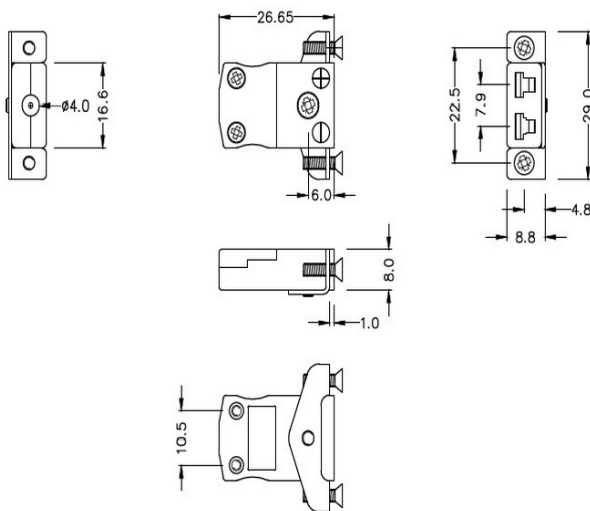

Miniature Panel Mount Thermocouple Connector avec Stainless Steel Bracket AM-J-SSPF Type J ANSI

Miniature in-line Socket with stainless steel mounting bracket
(dimensions in mm)

Labfacility are the UK's leading manufacturer of Temperature Sensors, Thermocouple Connectors and associated Temperature Instrumentation and stockings of Thermocouple Cables. The Company has been trading since 1971 and is ISO9001 accredited.

Miniature Panel Mount Thermocouple Connector avec Stainless Steel Bracket AM-J-SSPF Type J ANSI

Support en acier inoxydable simplement monté sur connecteur. Terminaux entièrement fermés avec joint de câble

Spécifications**Specifications**

Product Code	XE-9068-001
General Description	Fully enclosed terminals with cable port seal
Thermocouple Type	J ANSI
Connector Type	Socket with SS Bracket
Connector Size	Miniature
Colour	Black
Max. Temperature	220°C
+Positive Contact	Iron
-Negative Contact	Copper Nickel
Standards Met	BS EN 50212:1997. RoHS