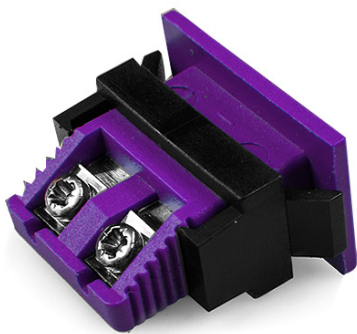

Miniature Rectangulaire Fascia Socket Thermocouple Connecteur AM-E-FF Type E ANSI

Labfacility are the UK's leading manufacturer of Temperature Sensors, Thermocouple Connectors and associated Temperature Instrumentation and stockings of Thermocouple Cables. The Company has been trading since 1971 and is ISO9001 accredited.

Miniature Rectangulaire Thermocouple Connecteur Fascia Socket AM-E-FF Type E ANSI

Clip en nylon pour une fixation rapide et simple au panneau. Toutes les prises de montage fascia sont polarisées au moyen de broches de taille inégale

Spécifications**Specifications**

Product Code	XE-9037-001
General Description	All fascia mounting sockets are polarised by means of unequally sized pins
Thermocouple Type	E ANSI
Connector Type	Fascia mounting socket
Connector Size	Miniature
Colour	Violet
Dimensions	See Schematic Drawing (Product Literature Tab)
Max. Temperature	120°C
+Positive Contact	Nickel Chromium
-Negative Contact	Copper Nickel
Standards Met	BS EN 50212:1997. RoHS