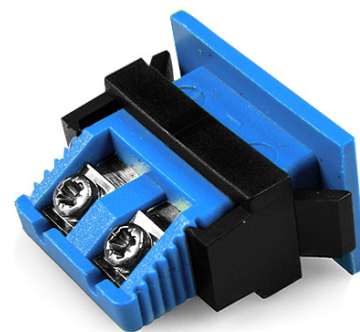

Miniature Rectangulaire Fascia Socket Thermocouple Connecteur AM-T-FF Type T ANSI

Miniature Fascia Socket (with nylon mounting clip)
(dimensions in mm)

Labfacility are the UK's leading manufacturer of Temperature Sensors, Thermocouple Connectors and associated Temperature Instrumentation and stockings of Thermocouple Cables. The Company has been trading since 1971 and is ISO9001 accredited.

Miniature Rectangulaire Thermocouple Connecteur Fascia Socket AM-T-FF Type T ANSI

Clip en nylon pour une fixation simple et rapide sur le panneau. Toutes les prises de montage de carnage sont polarisées au moyen de broches de taille inégale

Spcifications**Specifications**

Product Code	XE-1227-001
General Description	All fascia mounting sockets are polarised by means of unequally sized pins
Thermocouple Type	T ANSI
Connector Type	Fascia mounting socket
Connector Size	Miniature
Colour	Blue
Max. Temperature	120°C
+Positive Contact	Copper
-Negative Contact	Copper Nickel
Standards Met	BS EN 50212:1997. RoHS