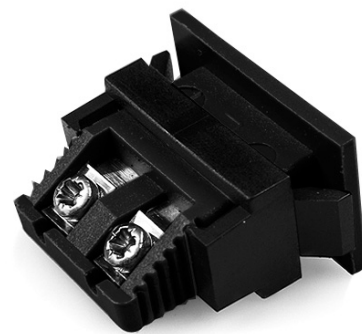

# Connecteur thermocouple miniature prise de fascia rectangulaire AM-J-FF Type J ANSI

**Miniature Fascia Socket (with nylon mounting clip)**  
(dimensions in mm)

Labfacility are the UK's leading manufacturer of Temperature Sensors, Thermocouple Connectors and associated Temperature Instrumentation and stockings of Thermocouple Cables. The Company has been trading since 1971 and is ISO9001 accredited.

**Miniature Rectangulaire Thermocouple Connecteur Fascia Socket AM-J-FF Type J ANSI**

Clip en nylon pour une fixation simple et rapide sur le panneau. Toutes les prises de montage de carnage sont polarises au moyen de broches de taille ingale

**Spcifications****Specifications**

<b>Product Code</b>	XE-9067-001
<b>General Description</b>	All fascia mounting sockets are polarised by means of unequally sized pins
<b>Thermocouple Type</b>	J ANSI
<b>Connector Type</b>	Fascia mounting socket
<b>Connector Size</b>	Miniature
<b>Colour</b>	Black
<b>Max. Temperature</b>	120°C
<b>+Positive Contact</b>	Iron
<b>-Negative Contact</b>	Copper Nickel
<b>Standards Met</b>	BS EN 50212:1997. RoHS