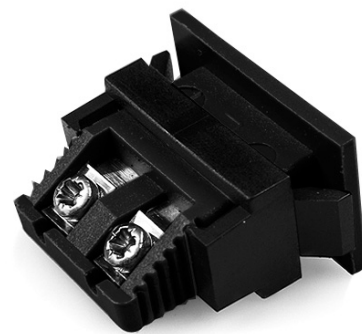

## Connecteur thermocouple miniature prise de fascia rectangulaire AM-J-FF Type J ANSI

**Miniature Fascia Socket (with nylon mounting clip)**  
(dimensions in mm)

Labfacility are the UK's leading manufacturer of Temperature Sensors, Thermocouple Connectors and associated Temperature Instrumentation and stockings of Thermocouple Cables. The Company has been trading since 1971 and is ISO9001 accredited.

**Miniature Rectangulaire Thermocouple Connecteur Fascia Socket AM-J-FF Type J ANSI**

Clip en nylon pour une fixation simple et rapide sur le panneau. Toutes les prises de montage de carnage sont polarises au moyen de broches de taille ingale

**Spcifications****Specifications**

<b>Product Code</b>	XE-9067-001
<b>General Description</b>	All fascia mounting sockets are polarised by means of unequally sized pins
<b>Thermocouple Type</b>	J ANSI
<b>Connector Type</b>	Fascia mounting socket
<b>Connector Size</b>	Miniature
<b>Colour</b>	Black
<b>Max. Temperature</b>	120°C
<b>+Positive Contact</b>	Iron
<b>-Negative Contact</b>	Copper Nickel
<b>Standards Met</b>	BS EN 50212:1997. RoHS