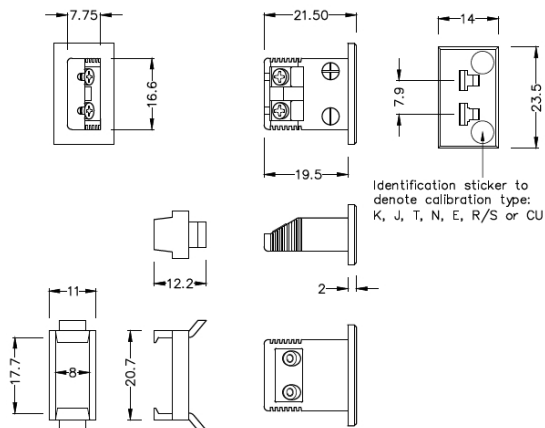

Connecteur de thermocouple miniature rectangulaire AM-K-FF Type K ANSI

Miniature Fascia Socket (with nylon mounting clip)
(dimensions in mm)

Labfacility are the UK's leading manufacturer of Temperature Sensors, Thermocouple Connectors and associated Temperature Instrumentation and stockings of Thermocouple Cables. The Company has been trading since 1971 and is ISO9001 accredited.

connecteur de thermocouple rectangulaire miniature prise de bord AM-K-FF Type K ANSI

Clip en nylon pour une fixation rapide et simple au panneau. Toutes les douilles de montage du fascia sont polarises au moyen de broches de taille ingale

Spcifications**Specifications**

Product Code	XE-1137-001
General Description	All fascia mounting sockets are polarised by means of unequally sized pins
Thermocouple Type	K ANSI
Connector Type	Fascia mounting socket
Connector Size	Miniature
Colour	Yellow
Dimensions	See Schematic Drawing (Product Literature Tab)
Max. Temperature	120°C
+Positive Contact	Nickel Chromium
-Negative Contact	Nickel Alloy
Standards Met	BS EN 50212:1997. RoHS