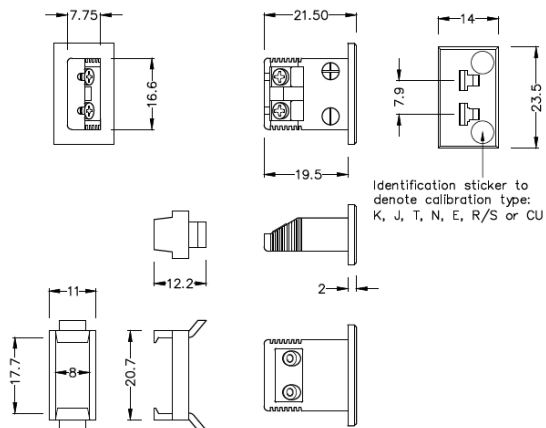

Connecteur de thermocouple miniature rectangulaire AM-K-FF Type K ANSI

Miniature Fascia Socket (with nylon mounting clip)
(dimensions in mm)

Labfacility are the UK's leading manufacturer of Temperature Sensors, Thermocouple Connectors and associated Temperature Instrumentation and stockings of Thermocouple Cables. The Company has been trading since 1971 and is ISO9001 accredited.

connecteur de thermocouple rectangulaire miniature prise de bord AM-K-FF Type K ANSI

Clip en nylon pour une fixation rapide et simple au panneau. Toutes les douilles de montage du fascia sont polarises au moyen de broches de taille ingale

Spcifications**Specifications**

Product Code	XE-1137-001
General Description	All fascia mounting sockets are polarised by means of unequally sized pins
Thermocouple Type	K ANSI
Connector Type	Fascia mounting socket
Connector Size	Miniature
Colour	Yellow
Dimensions	See Schematic Drawing (Product Literature Tab)
Max. Temperature	120°C
+Positive Contact	Nickel Chromium
-Negative Contact	Nickel Alloy
Standards Met	BS EN 50212:1997. RoHS