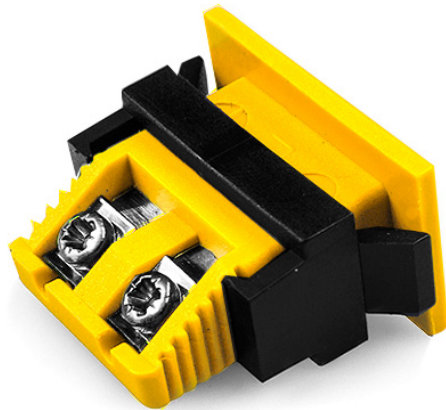

Connecteur de thermocouple miniature rectangulaire AM-K-FF Type K ANSI

Miniature Fascia Socket (with nylon mounting clip)
(dimensions in mm)

Labfacility are the UK's leading manufacturer of Temperature Sensors, Thermocouple Connectors and associated Temperature Instrumentation and stockings of Thermocouple Cables. The Company has been trading since 1971 and is ISO9001 accredited.

connecteur de thermocouple rectangulaire miniature prise de bord AM-K-FF Type K ANSI

Clip en nylon pour une fixation rapide et simple au panneau. Toutes les douilles de montage du fascia sont polarises au moyen de broches de taille ingale

Spcifications**Specifications**

Product Code	XE-1137-001
General Description	All fascia mounting sockets are polarised by means of unequally sized pins
Thermocouple Type	K ANSI
Connector Type	Fascia mounting socket
Connector Size	Miniature
Colour	Yellow
Dimensions	See Schematic Drawing (Product Literature Tab)
Max. Temperature	120°C
+Positive Contact	Nickel Chromium
-Negative Contact	Nickel Alloy
Standards Met	BS EN 50212:1997. RoHS