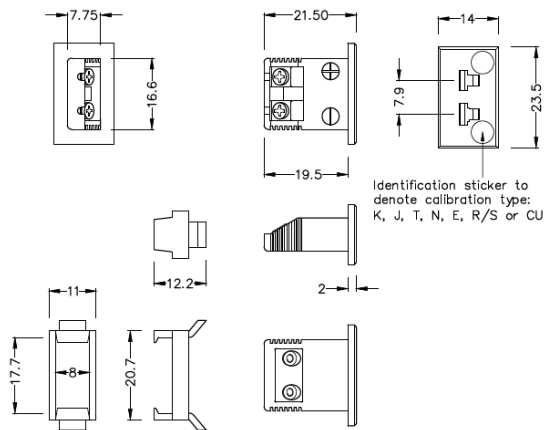

Connecteur de thermocouple miniature rectangulaire AM-K-FF Type K ANSI

Miniature Fascia Socket (with nylon mounting clip)
(dimensions in mm)

Labfacility are the UK's leading manufacturer of Temperature Sensors, Thermocouple Connectors and associated Temperature Instrumentation and stockings of Thermocouple Cables. The Company has been trading since 1971 and is ISO9001 accredited.

connecteur de thermocouple rectangulaire miniature prise de bord AM-K-FF Type K ANSI

Clip en nylon pour une fixation rapide et simple au panneau. Toutes les douilles de montage du fascia sont polarises au moyen de broches de taille ingale

Spcifications**Specifications**

Product Code	XE-1137-001
General Description	All fascia mounting sockets are polarised by means of unequally sized pins
Thermocouple Type	K ANSI
Connector Type	Fascia mounting socket
Connector Size	Miniature
Colour	Yellow
Dimensions	See Schematic Drawing (Product Literature Tab)
Max. Temperature	120°C
+Positive Contact	Nickel Chromium
-Negative Contact	Nickel Alloy
Standards Met	BS EN 50212:1997. RoHS