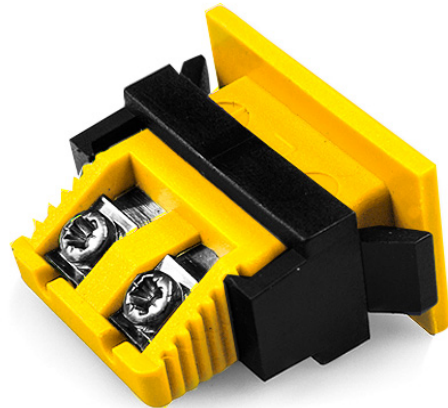

Connecteur de thermocouple miniature rectangulaire AM-K-FF Type K ANSI

Miniature Fascia Socket (with nylon mounting clip)
(dimensions in mm)

Labfacility are the UK's leading manufacturer of Temperature Sensors, Thermocouple Connectors and associated Temperature Instrumentation and stockings of Thermocouple Cables. The Company has been trading since 1971 and is ISO9001 accredited.

connecteur de thermocouple rectangulaire miniature prise de bord AM-K-FF Type K ANSI

Clip en nylon pour une fixation rapide et simple au panneau. Toutes les douilles de montage du fascia sont polarises au moyen de broches de taille ingale

Spcifications**Specifications**

Product Code	XE-1137-001
General Description	All fascia mounting sockets are polarised by means of unequally sized pins
Thermocouple Type	K ANSI
Connector Type	Fascia mounting socket
Connector Size	Miniature
Colour	Yellow
Dimensions	See Schematic Drawing (Product Literature Tab)
Max. Temperature	120°C
+Positive Contact	Nickel Chromium
-Negative Contact	Nickel Alloy
Standards Met	BS EN 50212:1997. RoHS