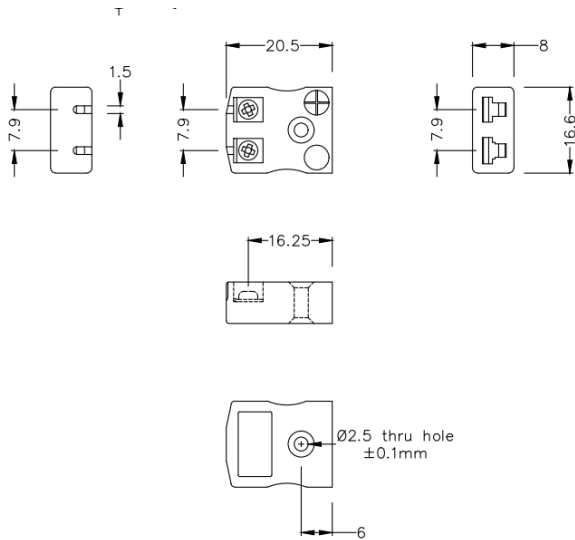

## Prise miniature de connecteur de thermocouple fil rapide AM-E-FQ Type E ANSI

**Miniature in-line Socket - Quick Wire**  
(dimensions in mm)

Labfacility are the UK's leading manufacturer of Temperature Sensors, Thermocouple Connectors and associated Temperature Instrumentation and stockings of Thermocouple Cables. The Company has been trading since 1971 and is ISO9001 accredited.

**Miniature Quick Wire Connecteur Thermocouple Socket AM-E-FQ Type E ANSI**

Connexion jab-in facile, il suffit d'enfoncer le fil et de serrer la vis. Les contacts sont polarisés pour éviter une polarisation incorrecte.

**Specifications****Specifications**

<b>Product Code</b>	XE-9042-001
<b>General Description</b>	Easy jab-in connection, just push in wire & tighten screw.
<b>Thermocouple Type</b>	E ANSI
<b>Connector Type</b>	Quick Wire Socket
<b>Connector Size</b>	Miniature
<b>Colour</b>	Violet
<b>Max. Temperature</b>	220°C
<b>+Positive Contact</b>	Nickel Chromium
<b>-Negative Contact</b>	Copper Nickel
<b>Standards Met</b>	BS EN 50212:1997. RoHS