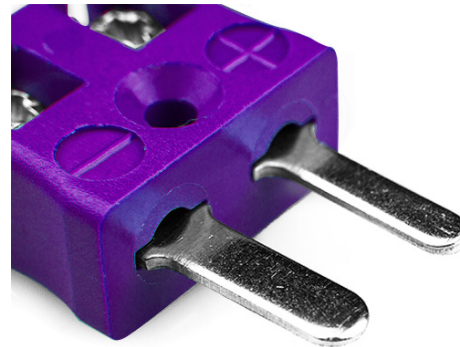

Miniature Quick Wire Thermocouple Connector Plug AM-E-MQ Type E ANSI

Miniature in-line Plug - Quick Wire
(dimensions in mm)

Labfacility are the UK's leading manufacturer of Temperature Sensors, Thermocouple Connectors and associated Temperature Instrumentation and stockings of Thermocouple Cables. The Company has been trading since 1971 and is ISO9001 accredited.

Miniature Thermocouple Connecteur Quick Wire Plug AM-E-MQ Type E ANSI

Connecteur miniature avec broches a bouchon plat. Connexion jab-in facile pour la résiliation rapide. Il suffit de pousser le fil et serrer la vis.

Spécifications**Specifications**

Product Code	XE-9041-001
General Description	Easy jab-in connection for rapid termination.
Thermocouple Type	E ANSI
Connector Type	Quick Wire Plug
Connector Size	Miniature
Colour	Violet
Max. Temperature	220°C
Pins	Flat Pins
+Positive Contact	Nickel Chromium
-Negative Contact	Copper Nickel
Standards Met	BS EN 50212:1997. RoHS