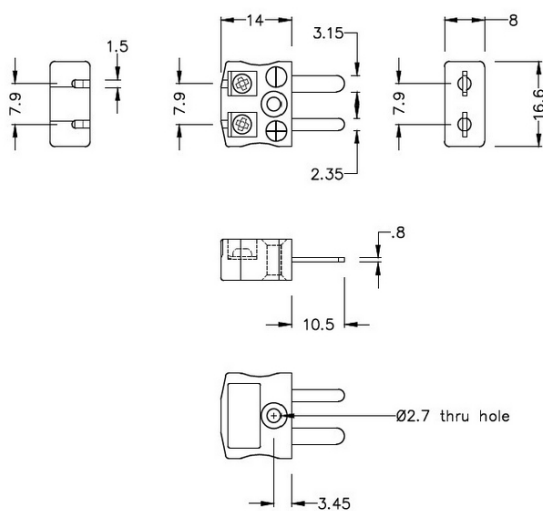

Miniature Quick Wire Thermocouple Connector Plug AM-E-MQ Type E ANSI

Miniature in-line Plug - Quick Wire
(dimensions in mm)

Labfacility are the UK's leading manufacturer of Temperature Sensors, Thermocouple Connectors and associated Temperature Instrumentation and stockings of Thermocouple Cables. The Company has been trading since 1971 and is ISO9001 accredited.

Miniature Thermocouple Connecteur Quick Wire Plug AM-E-MQ Type E ANSI

Connecteur miniature avec broches a bouchon plat. Connexion jab-in facile pour la résiliation rapide. Il suffit de pousser le fil et serrer la vis.

Spécifications**Specifications**

Product Code	XE-9041-001
General Description	Easy jab-in connection for rapid termination.
Thermocouple Type	E ANSI
Connector Type	Quick Wire Plug
Connector Size	Miniature
Colour	Violet
Max. Temperature	220°C
Pins	Flat Pins
+Positive Contact	Nickel Chromium
-Negative Contact	Copper Nickel
Standards Met	BS EN 50212:1997. RoHS