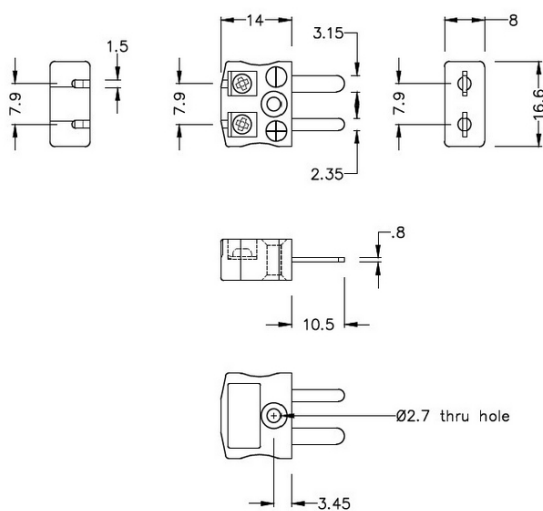

# Miniature Quick Wire Thermocouple Connector Plug AM-E-MQ Type E ANSI

**Miniature in-line Plug - Quick Wire**  
(dimensions in mm)

Labfacility are the UK's leading manufacturer of Temperature Sensors, Thermocouple Connectors and associated Temperature Instrumentation and stockings of Thermocouple Cables. The Company has been trading since 1971 and is ISO9001 accredited.

**Miniature Thermocouple Connecteur Quick Wire Plug AM-E-MQ Type E ANSI**

Connecteur miniature avec broches a bouchon plat. Connexion jab-in facile pour la résiliation rapide. Il suffit de pousser le fil et serrer la vis.

**Spécifications****Specifications**

<b>Product Code</b>	XE-9041-001
<b>General Description</b>	Easy jab-in connection for rapid termination.
<b>Thermocouple Type</b>	E ANSI
<b>Connector Type</b>	Quick Wire Plug
<b>Connector Size</b>	Miniature
<b>Colour</b>	Violet
<b>Max. Temperature</b>	220°C
<b>Pins</b>	Flat Pins
<b>+Positive Contact</b>	Nickel Chromium
<b>-Negative Contact</b>	Copper Nickel
<b>Standards Met</b>	BS EN 50212:1997. RoHS