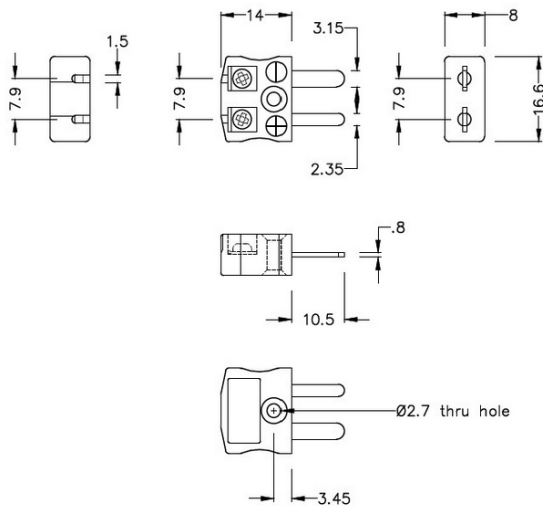

# Miniature Quick Wire Thermocouple Connector Plug AM-E-MQ Type E ANSI

**Miniature in-line Plug - Quick Wire**  
(dimensions in mm)

Labfacility are the UK's leading manufacturer of Temperature Sensors, Thermocouple Connectors and associated Temperature Instrumentation and stockings of Thermocouple Cables. The Company has been trading since 1971 and is ISO9001 accredited.

**Miniature Thermocouple Connecteur Quick Wire Plug AM-E-MQ Type E ANSI**

Connecteur miniature avec broches a bouchon plat. Connexion jab-in facile pour la résiliation rapide. Il suffit de pousser le fil et serrer la vis.

**Spécifications****Specifications**

<b>Product Code</b>	XE-9041-001
<b>General Description</b>	Easy jab-in connection for rapid termination.
<b>Thermocouple Type</b>	E ANSI
<b>Connector Type</b>	Quick Wire Plug
<b>Connector Size</b>	Miniature
<b>Colour</b>	Violet
<b>Max. Temperature</b>	220°C
<b>Pins</b>	Flat Pins
<b>+Positive Contact</b>	Nickel Chromium
<b>-Negative Contact</b>	Copper Nickel
<b>Standards Met</b>	BS EN 50212:1997. RoHS