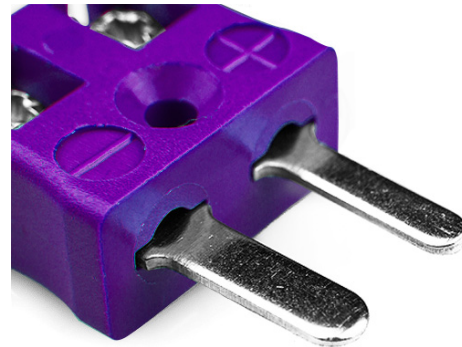

Miniature Quick Wire Thermocouple Connector Plug AM-E-MQ Type E ANSI

Miniature in-line Plug - Quick Wire
(dimensions in mm)

Labfacility are the UK's leading manufacturer of Temperature Sensors, Thermocouple Connectors and associated Temperature Instrumentation and stockings of Thermocouple Cables. The Company has been trading since 1971 and is ISO9001 accredited.

Miniature Thermocouple Connecteur Quick Wire Plug AM-E-MQ Type E ANSI

Connecteur miniature avec broches a bouchon plat. Connexion jab-in facile pour la résiliation rapide. Il suffit de pousser le fil et serrer la vis.

Spécifications**Specifications**

Product Code	XE-9041-001
General Description	Easy jab-in connection for rapid termination.
Thermocouple Type	E ANSI
Connector Type	Quick Wire Plug
Connector Size	Miniature
Colour	Violet
Max. Temperature	220°C
Pins	Flat Pins
+Positive Contact	Nickel Chromium
-Negative Contact	Copper Nickel
Standards Met	BS EN 50212:1997. RoHS