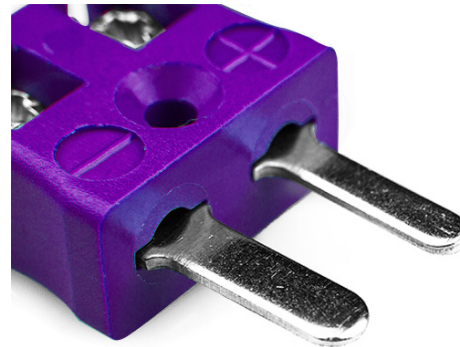

# Miniature Quick Wire Thermocouple Connector Plug AM-E-MQ Type E ANSI

**Miniature in-line Plug - Quick Wire**  
(dimensions in mm)

Labfacility are the UK's leading manufacturer of Temperature Sensors, Thermocouple Connectors and associated Temperature Instrumentation and stockings of Thermocouple Cables. The Company has been trading since 1971 and is ISO9001 accredited.

**Miniature Thermocouple Connecteur Quick Wire Plug AM-E-MQ Type E ANSI**

Connecteur miniature avec broches a bouchon plat. Connexion jab-in facile pour la résiliation rapide. Il suffit de pousser le fil et serrer la vis.

**Spécifications****Specifications**

<b>Product Code</b>	XE-9041-001
<b>General Description</b>	Easy jab-in connection for rapid termination.
<b>Thermocouple Type</b>	E ANSI
<b>Connector Type</b>	Quick Wire Plug
<b>Connector Size</b>	Miniature
<b>Colour</b>	Violet
<b>Max. Temperature</b>	220°C
<b>Pins</b>	Flat Pins
<b>+Positive Contact</b>	Nickel Chromium
<b>-Negative Contact</b>	Copper Nickel
<b>Standards Met</b>	BS EN 50212:1997. RoHS