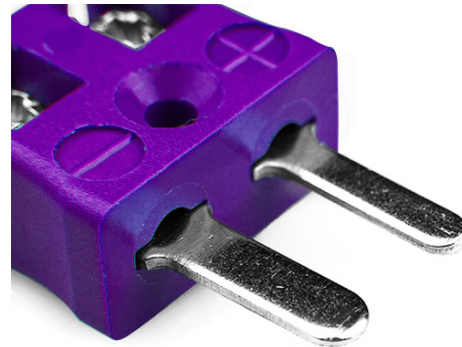

# Miniature Quick Wire Thermocouple Connector Plug AM-E-MQ Type E ANSI

**Miniature in-line Plug - Quick Wire**  
(dimensions in mm)

Labfacility are the UK's leading manufacturer of Temperature Sensors, Thermocouple Connectors and associated Temperature Instrumentation and stockings of Thermocouple Cables. The Company has been trading since 1971 and is ISO9001 accredited.

**Miniature Thermocouple Connecteur Quick Wire Plug AM-E-MQ Type E ANSI**

Connecteur miniature avec broches a bouchon plat. Connexion jab-in facile pour la résiliation rapide. Il suffit de pousser le fil et serrer la vis.

**Spécifications****Specifications**

<b>Product Code</b>	XE-9041-001
<b>General Description</b>	Easy jab-in connection for rapid termination.
<b>Thermocouple Type</b>	E ANSI
<b>Connector Type</b>	Quick Wire Plug
<b>Connector Size</b>	Miniature
<b>Colour</b>	Violet
<b>Max. Temperature</b>	220°C
<b>Pins</b>	Flat Pins
<b>+Positive Contact</b>	Nickel Chromium
<b>-Negative Contact</b>	Copper Nickel
<b>Standards Met</b>	BS EN 50212:1997. RoHS